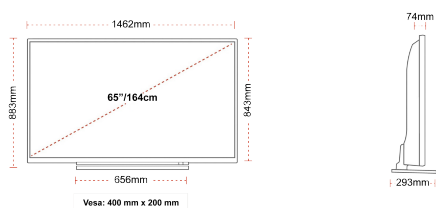

DISPLAY

Screen Size (inch / cm)	65" / 164cm
Panel Type	Direct Back Light (DLED)
Resolution	Ultra HD (3840 x 2160)
Brightness	350

SOUND

Dolby Audio™	Yes
Audio Output Power (RMS)	2x12W
Speaker Type	Down Firing
Internal Subwoofer	Yes
Sound Modes	Music, Movie, Speech, Classic, Flat, User
DTS	Yes
Equalizer	5 band
Onkyo	Sound by Onkyo

MECHANICAL

Boxed dimensions (mm)	1620 x 165 x 1010
Dimensions with stand (mm)	1462 x 293 x 883
Dimensions without Stand (mm)	1462 x 74 x 843
Gross Weight (kg)	31
Net Weight (kg)	24
VESA (Wall mount) WxH	400mm x 200mm
Screw Size	M6