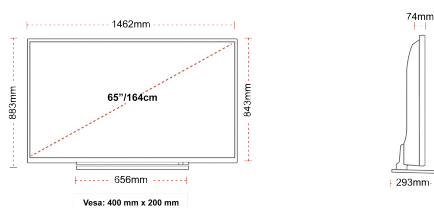

CONNECTIONS

SIZE

DISPLAY

Screen Size (inch / cm)	65" / 164cm
Panel Type	Direct Back Light (DLED)
Resolution	Ultra HD (3840 x 2160)
Brightness	350

SOUND

Dolby Audio™	Yes
Audio Output Power (RMS)	2x12W
Speaker Type	Down Firing
Internal Subwoofer	Yes
Sound Modes	Music, Movie, Speech, Classic, Flat, User
DTS	Yes
Equalizer	5 band
Onkyo	Sound by Onkyo

ACCESSORIES

Remote Control	Yes
Remote Control Battery	(AAA) x 2 Alkaline
Quick Start Guide	Yes
Small Remote Control	No

VIDEO

Wide Color Gamut	No
HDR	Yes
Dolby Vision HDR	Yes
TRU Flow	Yes
TRU Resolution	Yes
TRU Micro Dimming	Yes

TUNER / BROADCASTING

HEVC (H.265) Decoder	Yes
Tuner Type	HD DVB-T2/C/S2
UHD from Satellite	Yes
Dual Tuner	No
Electronic Program Guide (EPG)	Yes
Auto Search	Yes
Program Storage Capacity (Analog)	200
Program Storage Capacity (Digital S/S2)	10000
Program Storage Capacity (Digital T/T2/C)	800

CONNECTIONS

CI+	Yes
HDMI™	3 HDMI
USB	1 USB
Component (YPbPr) in	No
Composite Video/Audio in	No
Scart	No
Ethernet	Yes
Headphone Out	Yes
Antenna Input	Yes
VGA (PC in - D-Sub15)	No

SMART TV FEATURES

HBBTV ver 2.0.2	Yes
Audio-Video Sharing (AVS)	Yes
Smart Portal	Toshiba
Toshiba TV Smart Center	Yes
Web Browser	Yes
Netflix	Yes
YouTube™	Yes
Bluetooth	Yes
Prime Video	Yes
Google Assistant	Works with Google Assistant
Amazon Alexa	Built in Alexa

MECHANICAL

Boxed dimensions (mm)	1620 x 165 x 1010
Dimensions with stand (mm)	1462 x 293 x 883
Dimensions without Stand (mm)	1462 x 74 x 843
Gross Weight (kg)	31
Net Weight (kg)	24
VESA (Wall mount) WxH	400mm x 200mm
Screw Size	M6

POWER / ENERGY

Stand-By Energy Consumption (Average)	<0.5W
Working Voltage - Frequency	220-240V AC
12V TV (Mobile TV)	No