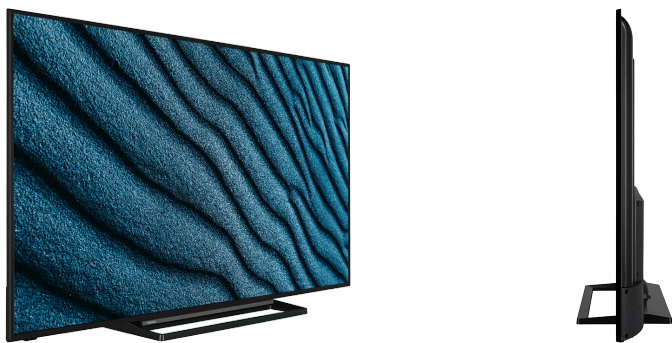

## UK3C Series

65UK3C63DG

EAN: 4024862126452

**TRU** RESOLUTION   **TRU** MICRODIMMING   **TRU** FLOW   alexa | built-in   works with **Ok Google**

**HDR10**  
HYBRID  
LOG GAMMA

**NETFLIX**

**YouTube**

**prime video**

**HD +**

**4KHDR**  
ULTRAHD

Awarded the 4K HDR Ultra HD logo, all our 4K HDR TVs have been proven to deliver and faithfully display 4K HDR content in all its glory.

**TRU**  
PICTURE ENGINE

TRU Picture Technology provides smooth, upscaled and more detailed viewing whatever you're watching.

## HIGHLIGHTS

- ⌕ Alexa Built-in TV
- ⌕ 4K HDR UHD
- ⌕ TRU Picture Engine
- ⌕ Dolby Vision HDR
- ⌕ Dolby Atmos
- ⌕ Onkyo Sound