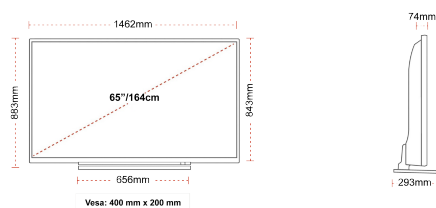

DISPLAY

Screen Size (inch / cm)	65" / 164cm
Panel Type	Direct Back Light (DLED)
Resolution	Ultra HD (3840 x 2160)
Brightness	350

SOUND

Dolby Audio™	Yes
Audio Output Power (RMS)	2x12W
Speaker Type	Down Firing
Internal Subwoofer	Yes
Sound Modes	Music, Movie, Speech, Classic, Flat, User
DTS	Yes
Equalizer	5 band
Onkyo	Sound by Onkyo

MECHANICAL

Boxed dimensions (mm)	1620 x 165 x 1010
Dimensions with stand (mm)	1462 x 293 x 883
Dimensions without Stand (mm)	1462 x 74 x 843
Gross Weight (kg)	31
Net Weight (kg)	24
VESA (Wall mount) WxH	400mm x 200mm
Screw Size	M6