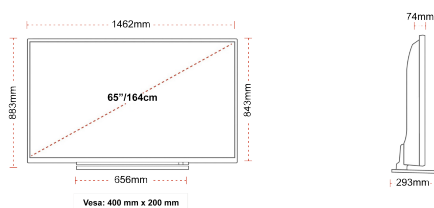

DISPLAY

Screen Size (inch / cm)	65" / 164cm
Panel Type	Direct Back Light (DLED)
Resolution	Ultra HD (3840 x 2160)
Brightness	350

SOUND

Dolby Audio™	Yes
Audio Output Power (RMS)	2x12W
Speaker Type	Down Firing
Internal Subwoofer	Yes
Sound Modes	Music, Movie, Speech, Classic, Flat, User
DTS	Yes
Equalizer	5 band
Onkyo	Sound by Onkyo

MECHANICAL

Boxed dimensions (mm)	1620 x 165 x 1010
Dimensions with stand (mm)	1462 x 293 x 883
Dimensions without Stand (mm)	1462 x 74 x 843
Gross Weight (kg)	31
Net Weight (kg)	24
VESA (Wall mount) WxH	400mm x 200mm
Screw Size	M6