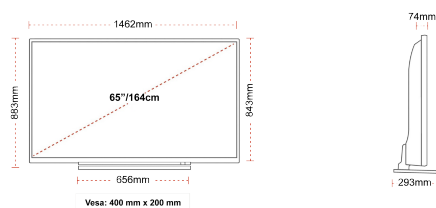

CONNECTIONS

SIZE

DISPLAY

Screen Size (inch / cm)	65" / 164cm
Panel Type	Direct Back Light (DLED)
Resolution	Ultra HD (3840 x 2160)
Brightness	350

SOUND

Dolby Audio™	Yes
Audio Output Power (RMS)	2x12W
Speaker Type	Down Firing
Internal Subwoofer	Yes
Sound Modes	Music, Movie, Speech, Classic, Flat, User
DTS	Yes
Equalizer	5 band
Onkyo	Sound by Onkyo

MECHANICAL

Boxed dimensions (mm)	1620 x 165 x 1010
Dimensions with stand (mm)	1462 x 293 x 883
Dimensions without Stand (mm)	1462 x 74 x 843
Gross Weight (kg)	31
Net Weight (kg)	24
VESA (Wall mount) WxH	400mm x 200mm
Screw Size	M6