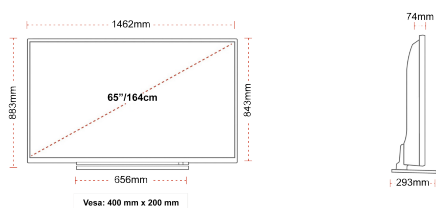

DISPLAY

Screen Size (inch / cm)	65" / 164cm
Panel Type	Direct Back Light (DLED)
Resolution	Ultra HD (3840 x 2160)
Brightness	350

SOUND

Dolby Audio™	Yes
Audio Output Power (RMS)	2x12W
Speaker Type	Down Firing
Internal Subwoofer	No
Sound Modes	Music, Movie, Speech, Classic, Flat, User
DTS	No
Equalizer	5 band
Onkyo	No

MECHANICAL

Boxed dimensions (mm)	1620 x 165 x 1010
Dimensions with stand (mm)	1462 x 293 x 883
Dimensions without Stand (mm)	1462 x 74 x 843
Gross Weight (kg)	31
Net Weight (kg)	24
VESA (Wall mount) WxH	400mm x 200mm
Screw Size	M6