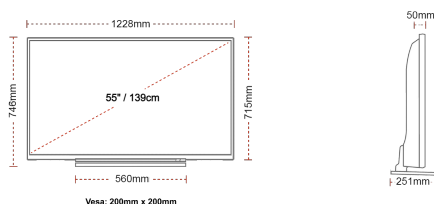

### SIZE

### DISPLAY

Screen Size (inch / cm)	55" / 139cm
Panel Type	Direct Back Light (DLED)
Resolution	Ultra HD (3840 x 2160)
Brightness	500