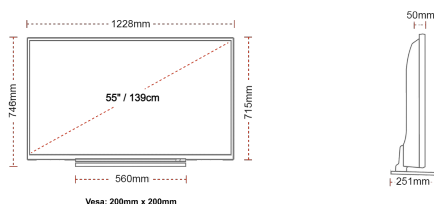

#### SIZE

### DISPLAY

Screen Size (inch / cm)	55" / 139cm
Panel Type	Direct Back Light (DLED)
Resolution	Ultra HD (3840 x 2160)
Brightness	500