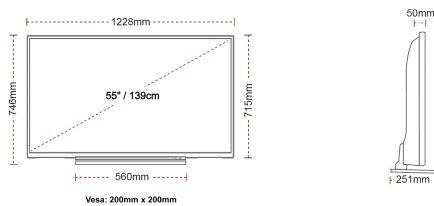

### SIZE

## DISPLAY

Screen Size (inch / cm)	55" / 139cm
Panel Type	Direct Back Light (DLED)
Resolution	Ultra HD (3840 x 2160)
Brightness	500