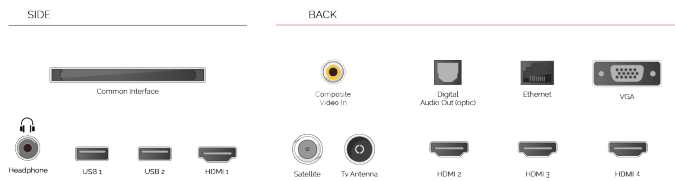

 **T R U**
RESOLUTION

Automatically up-scales non 4K content so you can experience your favourite movies and TV shows in the highest resolution.

G

82kWh/1000

G

HDR
 123kWh/1000

HIGHLIGHTS

- ⌕ 4K HDR UHD
- ⌕ TRU Picture Engine
- ⌕ 4x HDMI, 2x USB
- ⌕ Dolby Vision HDR
- ⌕ Sound by Onkyo
- ⌕ Dolby Atmos

CONNECTIONS

SIZE

DISPLAY

Screen Size (inch / cm)	55" / 139cm
Panel Type	Direct Back Light (DLED)
Resolution	Ultra HD (3840 x 2160)
Brightness	350

SOUND

Dolby Audio™	Yes
Audio Output Power (RMS)	2x10W
Speaker Type	Down Firing
Internal Subwoofer	Yes
Sound Modes	Music, Movie, Speech, Classic, Flat, User
DTS	Yes
Equalizer	5 band
Onkyo	Sound by Onkyo