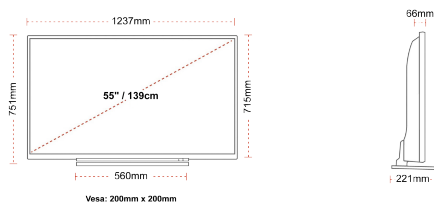

CONNECTIONS

SIZE

DISPLAY

Screen Size (inch / cm)	55" / 139cm
Panel Type	Direct Back Light (DLED)
Resolution	Ultra HD (3840 x 2160)
Brightness	350

SOUND

Dolby Audio™	Yes
Audio Output Power (RMS)	2x10W
Speaker Type	Down Firing
Internal Subwoofer	Yes
Sound Modes	Music, Movie, Speech, Classic, Flat, User
DTS	Yes
Equalizer	5 band
Onkyo	Sound by Onkyo

MECHANICAL

Boxed dimensions (mm)	1369 x 154 x 860
Dimensions with stand (mm)	1237 x 221 x 751
Dimensions without Stand (mm)	1237 x 66 x 715
Gross Weight (kg)	24
Net Weight (kg)	19
VESA (Wall mount) WxH	200mm x 200mm
Screw Size	M6