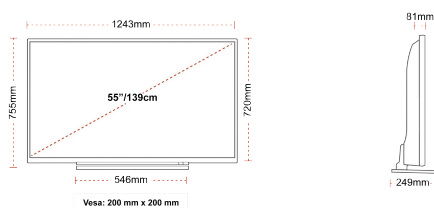

DISPLAY

Screen Size (inch / cm)	55" / 139cm
Panel Type	Direct Back Light (DLED)
Resolution	Ultra HD (3840 x 2160)
Brightness	350

SOUND

Dolby Audio™	Yes
Audio Output Power (RMS)	2x10W
Speaker Type	Down Firing
Internal Subwoofer	No
Sound Modes	Music, Movie, Speech, Classic, Flat, User
DTS	Yes
Equalizer	5 band
Onkyo	Sound by Onkyo

MECHANICAL

Boxed dimensions (mm)	1369 x 154 x 860
Dimensions with stand (mm)	1243 x 249 x 755
Dimensions without Stand (mm)	1243 x 81 x 720
Gross Weight (kg)	21
Net Weight (kg)	16
VESA (Wall mount) WxH	200mm x 200mm
Screw Size	M6