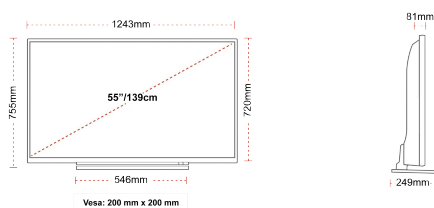

### SIZE

## DISPLAY

|                         |                          |
|-------------------------|--------------------------|
| Screen Size (inch / cm) | 55" / 139cm              |
| Panel Type              | Direct Back Light (DLED) |
| Resolution              | Ultra HD (3840 x 2160)   |
| Brightness              | 350                      |

## MECHANICAL

|                               |                  |
|-------------------------------|------------------|
| Boxed dimensions (mm)         | 1369 x 154 x 860 |
| Dimensions with stand (mm)    | 1243 x 249 x 755 |
| Dimensions without Stand (mm) | 1243 x 81 x 720  |
| Gross Weight (kg)             | 21               |
| Net Weight (kg)               | 16               |
| VESA (Wall mount) WxH         | 200mm x 200mm    |
| Screw Size                    | M6               |