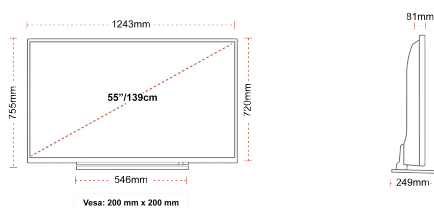

### SIZE

## DISPLAY

Screen Size (inch / cm)	55" / 139cm
Panel Type	Direct Back Light (DLED)
Resolution	Ultra HD (3840 x 2160)
Brightness	350

## MECHANICAL

Boxed dimensions (mm)	1369 x 154 x 860
Dimensions with stand (mm)	1243 x 249 x 755
Dimensions without Stand (mm)	1243 x 81 x 720
Gross Weight (kg)	21
Net Weight (kg)	16
VESA (Wall mount) WxH	200mm x 200mm
Screw Size	M6