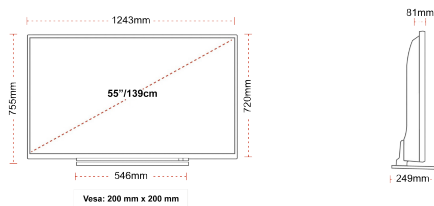

DISPLAY

Screen Size (inch / cm)	55" / 139cm
Panel Type	Direct Back Light (DLED)
Resolution	Ultra HD (3840 x 2160)
Brightness	350

SOUND

Dolby Audio™	Yes
Audio Output Power (RMS)	2x10W
Speaker Type	Down Firing
Internal Subwoofer	No
Sound Modes	Music, Movie, Speech, Classic, Flat, User
DTS	No
Equalizer	5 band
Onkyo	No

MECHANICAL

Boxed dimensions (mm)	1369 x 154 x 860
Dimensions with stand (mm)	1243 x 249 x 755
Dimensions without Stand (mm)	1243 x 81 x 720
Gross Weight (kg)	21
Net Weight (kg)	16
VESA (Wall mount) WxH	200mm x 200mm
Screw Size	M6