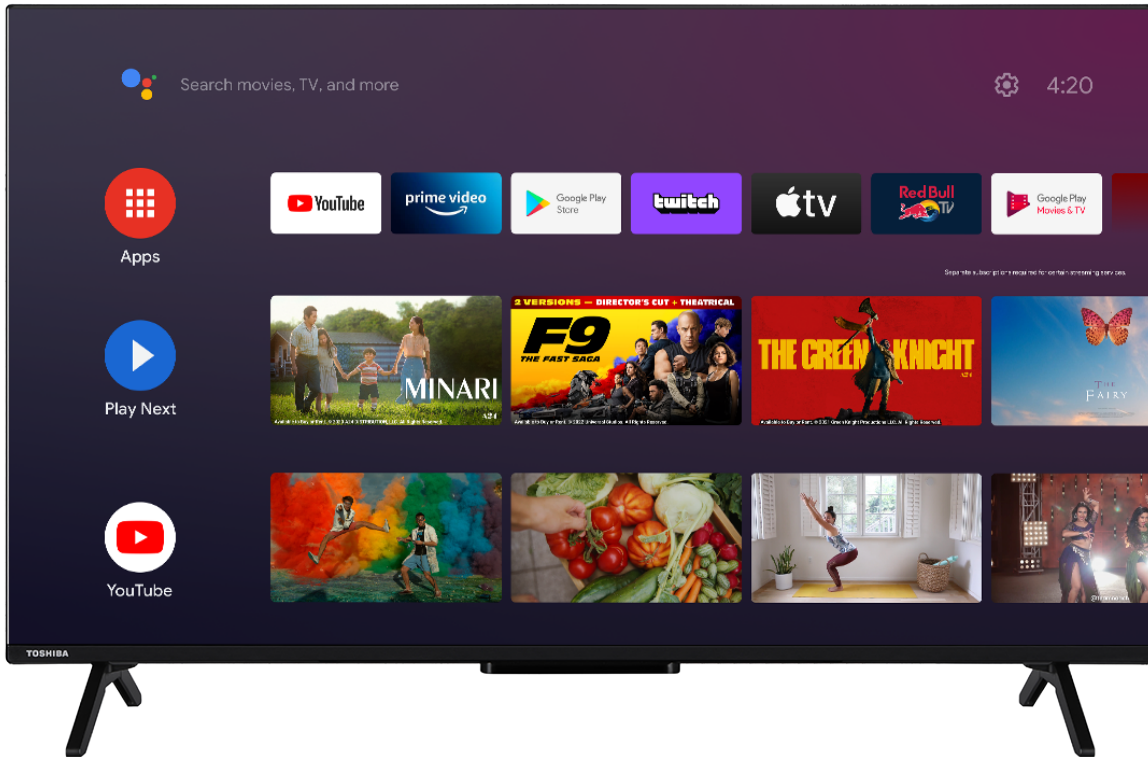

## QA23 Series

55QA2363DG

EAN: 4024862133597

NETFLIX

Chromecast  
built-in

Google Play

POWERED BY  
**ONKYO**

Dolby Atmos Dolby Vision

QLED

4K HDR  
ULTRAHD

androidtv

Dolby Vision

Immerse yourself in the on-screen action with one of our Toshiba Dolby Vision compatible TVs. The preferred HDR video format of movie makers around the world, Dolby Vision uses dynamic metadata to read and calculate exactly the right brightness level for every TV frame.