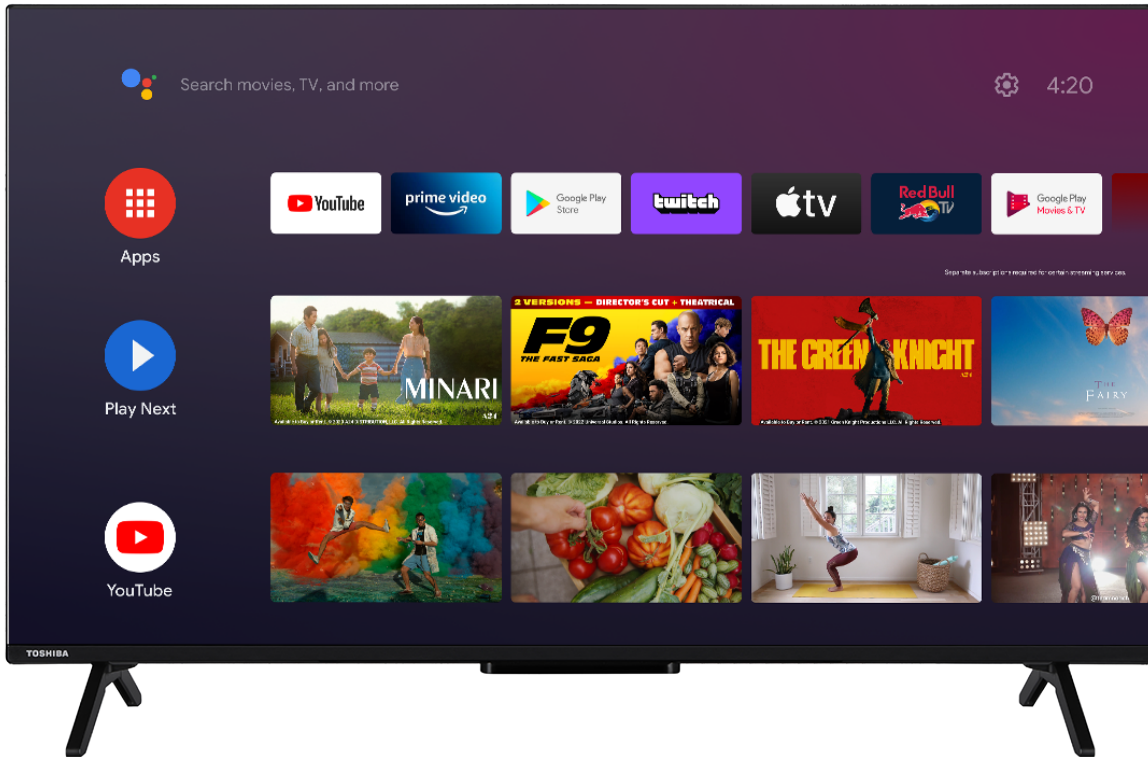

TOSHIBA

QA23 Series

55QA2363DG

EAN: 4024862133597

NETFLIX

Chromecast built-in

Google Play

POWERED BY ONKYO

Dolby Atmos Dolby Vision

QLED

4K HDR ULTRAHD

androidtv

Dolby Vision

Immerse yourself in the on-screen action with one of our Toshiba Dolby Vision compatible TVs. The preferred HDR video format of movie makers around the world, Dolby Vision uses dynamic metadata to read and calculate exactly the right brightness level for every TV frame.

Dolby Atmos

A TV with down firing stereo speakers using Dolby Atmos audio processing will provide breathtaking sound that has impressive clarity, richness, detail, and depth. A consumer can experience Dolby Atmos in the cinema and get that same Dolby Atmos experience in the home like no other sound solution.