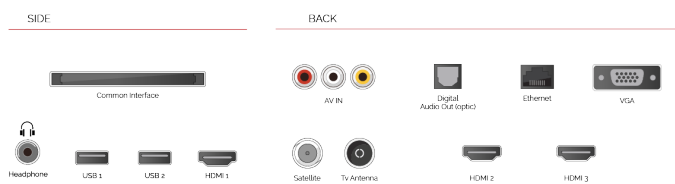

NETFLIX

Discover the Netflix® button on your remote control to jump from one adventure to another.

HIGHLIGHTS

- ⊕ Ultra HD (4K)
- ⊕ 3x HDMI, 2x USB
- ⊕ Dolby Vision HDR
- ⊕ Sound by Onkyo
- ⊕ HDR10
- ⊕ HLG (Hybrid Log Gamma)

CONNECTIONS

DISPLAY

Screen Size (inch / cm)	55" / 139cm
Panel Type	DLED
Resolution	Ultra HD (3840 x 2160)
Brightness	350

SOUND

Dolby Audio™	Yes
Audio Output Power (RMS)	2x10W
Speaker Type	Down Firing
Internal Subwoofer	No
Sound Modes	Music, Movie, Speech, Classic, Flat, User
DTS	DTS HD + DTS TruSurround
Equalizer	5 Band
Onkyo	Sound by Onkyo