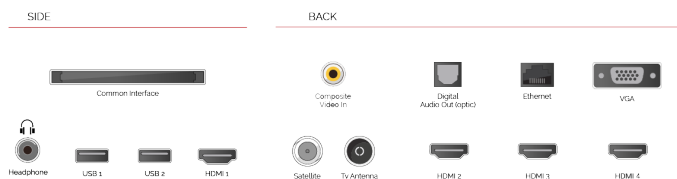

G
69kWh/1000

G
HDR
69kWh/1000

HIGHLIGHTS

- ⌕ Android TV
- ⌕ Google Assistant
- ⌕ Chromecast Built in
- ⌕ 4K UHD HDR
- ⌕ Dolby Vision HDR
- ⌕ Google Play Store

CONNECTIONS

SIZE

DISPLAY

Screen Size (inch / cm)	49" / 123cm
Panel Type	DLED
Resolution	Ultra HD (3840 x 2160)
Brightness	350