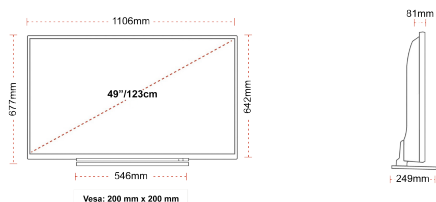

G
69kWh/1000

G
HDR
69kWh/1000

HIGHLIGHTS

- ⌕ Android TV
- ⌕ Google Assistant
- ⌕ Chromecast Built in
- ⌕ 4K UHD HDR
- ⌕ Dolby Vision HDR
- ⌕ Google Play Store

CONNECTIONS

SIZE

DISPLAY

Screen Size (inch / cm)	49" / 123cm
Panel Type	DLED
Resolution	Ultra HD (3840 x 2160)
Brightness	350

MECHANICAL

Boxed dimensions (mm)	1195 x 154 x 765
Dimensions with stand (mm)	1106 x 249 x 673
Dimensions without Stand (mm)	1106 x 81 x 641
Gross Weight (kg)	17
Net Weight (kg)	12
VESA (Wall mount) WxH	200mm x 200mm
Screw Size	M6