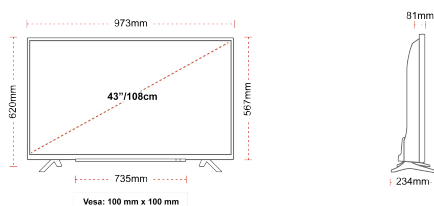

SIZE

DISPLAY

Screen Size (inch / cm)	43" / 108cm
Panel Type	Direct Back Light (DLED)
Resolution	Ultra HD (3840 x 2160)
Brightness	350

SOUND

Dolby Audio™	Yes
Audio Output Power (RMS)	2x10W
Speaker Type	Down Firing
Internal Subwoofer	No
Sound Modes	Music, Movie, Speech, Classic, Flat, User
DTS	No
Equalizer	5 band
Onkyo	No

MECHANICAL

Boxed dimensions (mm)	1085 x 154 x 710
Dimensions with stand (mm)	973 x 234 x 620
Dimensions without Stand (mm)	973 x 81 x 567
Gross Weight (kg)	11
Net Weight (kg)	7,5
VESA (Wall mount) WxH	100mm x 100mm
Screw Size	M4