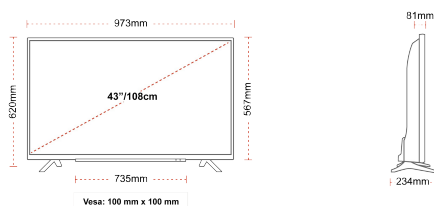

## SIZE

## DISPLAY

Screen Size (inch / cm)	43" / 108cm
Panel Type	Direct Back Light (DLED)
Resolution	Ultra HD (3840 x 2160)
Brightness	350

## MECHANICAL

Boxed dimensions (mm)	1085 x 154 x 710
Dimensions with stand (mm)	973 x 234 x 620
Dimensions without Stand (mm)	973 x 81 x 567
Gross Weight (kg)	11
Net Weight (kg)	7,5
VESA (Wall mount) WxH	100mm x 100mm
Screw Size	M4