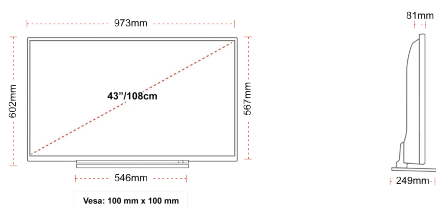

- ⊗ Full HD
- ⊗ 3 HDMI - 2 USB
- ⊗ Smart TV
- ⊗ Internal WLAN & Bluetooth
- ⊗ Alexa
- ⊗ Works With Google

CONNECTIONS

SIZE

DISPLAY

Screen Size (inch / cm)	43" / 108cm
Panel Type	DLED
Resolution	Full HD (1920 x 1080)
Brightness	300

MECHANICAL

Boxed dimensions (mm)	1085 x 154 x 710
Dimensions with stand (mm)	973 x 249 x 602
Dimensions without Stand (mm)	973 x 81 x 567
Gross Weight (kg)	13,5
Net Weight (kg)	9,5
VESA (Wall mount) WxH	100mm x 100mm
Screw Size	M4