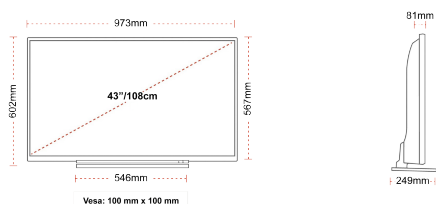

- ⊗ Full HD
- ⊗ 3 HDMI - 2 USB
- ⊗ Smart TV
- ⊗ Internal WLAN & Bluetooth
- ⊗ Alexa
- ⊗ Works With Google

CONNECTIONS

SIZE

DISPLAY

Screen Size (inch / cm)	43" / 108cm
Panel Type	DLED
Resolution	Full HD (1920 x 1080)
Brightness	300

MECHANICAL

Boxed dimensions (mm)	1085 x 154 x 710
Dimensions with stand (mm)	973 x 249 x 602
Dimensions without Stand (mm)	973 x 81 x 567
Gross Weight (kg)	13,5
Net Weight (kg)	9,5
VESA (Wall mount) WxH	100mm x 100mm
Screw Size	M4