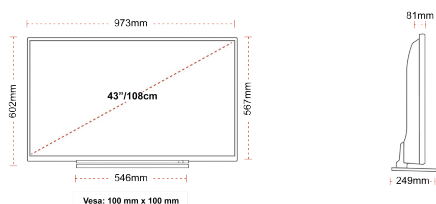

## SIZE

## DISPLAY

Screen Size (inch / cm)	43" / 108cm
Panel Type	DLED
Resolution	Full HD (1920 x 1080)
Brightness	300

## MECHANICAL

Boxed dimensions (mm)	1085 x 154 x 710
Dimensions with stand (mm)	973 x 249 x 602
Dimensions without Stand (mm)	973 x 81 x 567
Gross Weight (kg)	13,5
Net Weight (kg)	9,5
VESA (Wall mount) WxH	100mm x 100mm
Screw Size	M4