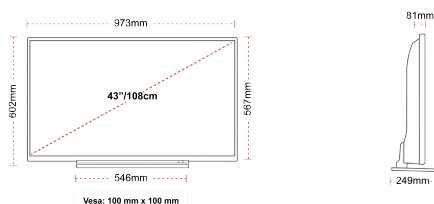

- ⊗ Full HD
- ⊗ 3 HDMI - 2 USB
- ⊗ Smart TV
- ⊗ Internal WLAN & Bluetooth
- ⊗ Alexa
- ⊗ Works With Google

CONNECTIONS

SIZE

DISPLAY

Screen Size (inch / cm)	43" / 108cm
Panel Type	DLED
Resolution	Full HD (1920 x 1080)
Brightness	300

MECHANICAL

Boxed dimensions (mm)	1085 x 154 x 710
Dimensions with stand (mm)	973 x 249 x 602
Dimensions without Stand (mm)	973 x 81 x 567
Gross Weight (kg)	13,5
Net Weight (kg)	9,5
VESA (Wall mount) WxH	100mm x 100mm
Screw Size	M4