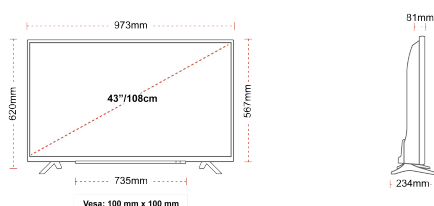

DISPLAY

Screen Size (inch / cm)	43" / 108cm
Panel Type	Direct Back Light (DLED)
Resolution	FHD (1920 x 1080)
Brightness	300

SOUND

Dolby Audio™	Yes
Audio Output Power (RMS)	2x8W
Speaker Type	Down Firing
Internal Subwoofer	No
DTS	Yes
Equalizer	5 band
Onkyo	No

ACCESSORIES

Remote Control	Yes
Remote Control Battery	Yes
Quick Start Guide	Yes
Small Remote Control	No

VIDEO

Wide Color Gamut	No
HDR	Yes
Picture Modes	Natural , Cinema , Sports , Dynamic
Dolby Vision HDR	No
TRU Flow	No
TRU Resolution	Yes
TRU Micro Dimming	Yes

TUNER / BROADCASTING

HEVC (H.265) Decoder	Yes
Tuner Type	HD DVB-T2/C/S2
UHD from Satellite	No
Dual Tuner	No
Electronic Program Guide (EPG)	Yes
Auto Search	Yes
Program Storage Capacity (Analog)	200
Program Storage Capacity (Digital S/S2)	10000
Program Storage Capacity (Digital T/T2/C)	800

CONNECTIONS

CI+	Yes
HDMI™	3 HDMI
USB	2 USB
Component (YPbPr) in	via VGA
Composite Video/Audio in	Yes
Scart	No
Ethernet	Yes
Headphone Out	Yes
Antenna Input	Yes
VGA (PC in - D-Sub15)	Yes

SMART TV FEATURES

HBBTV ver 2.0.2	Yes
Audio-Video Sharing (AVS)	Yes
Smart Portal	Toshiba
Toshiba TV Smart Center	Yes
Web Browser	Yes
Netflix	Yes
YouTube™	Yes
Bluetooth	Yes
Screen Mirroring	Miracast
Prime Video	Yes
Google Assistant	Works with Google Assistant
Amazon Alexa	Built in Alexa

MECHANICAL

Boxed dimensions (mm)	1085 x 154 x 710
Dimensions with stand (mm)	973 x 234 x 620
Dimensions without Stand (mm)	973 x 81 x 567
Gross Weight (kg)	12
Net Weight (kg)	7,5
VESA (Wall mount) WxH	100mm x 100mm
Screw Size	M4

POWER / ENERGY

SDR Energy efficiency class	A+
Stand-By Energy Consumption (Average)	<0.5W
SDR on mode energy consumption (kWh / 1000h)	54W
Working Voltage - Frequency	220-240V AC
12V TV (Mobile TV)	No