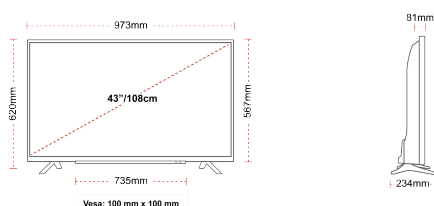

## SIZE

## DISPLAY

Screen Size (inch / cm)	43" / 108cm
Panel Type	Direct Back Light (DLED)
Resolution	FHD (1920 x 1080)
Brightness	300

## MECHANICAL

Boxed dimensions (mm)	1085 x 154 x 710
Dimensions with stand (mm)	973 x 234 x 620
Dimensions without Stand (mm)	973 x 81 x 567
Gross Weight (kg)	12
Net Weight (kg)	7,5
VESA (Wall mount) WxH	100mm x 100mm
Screw Size	M4