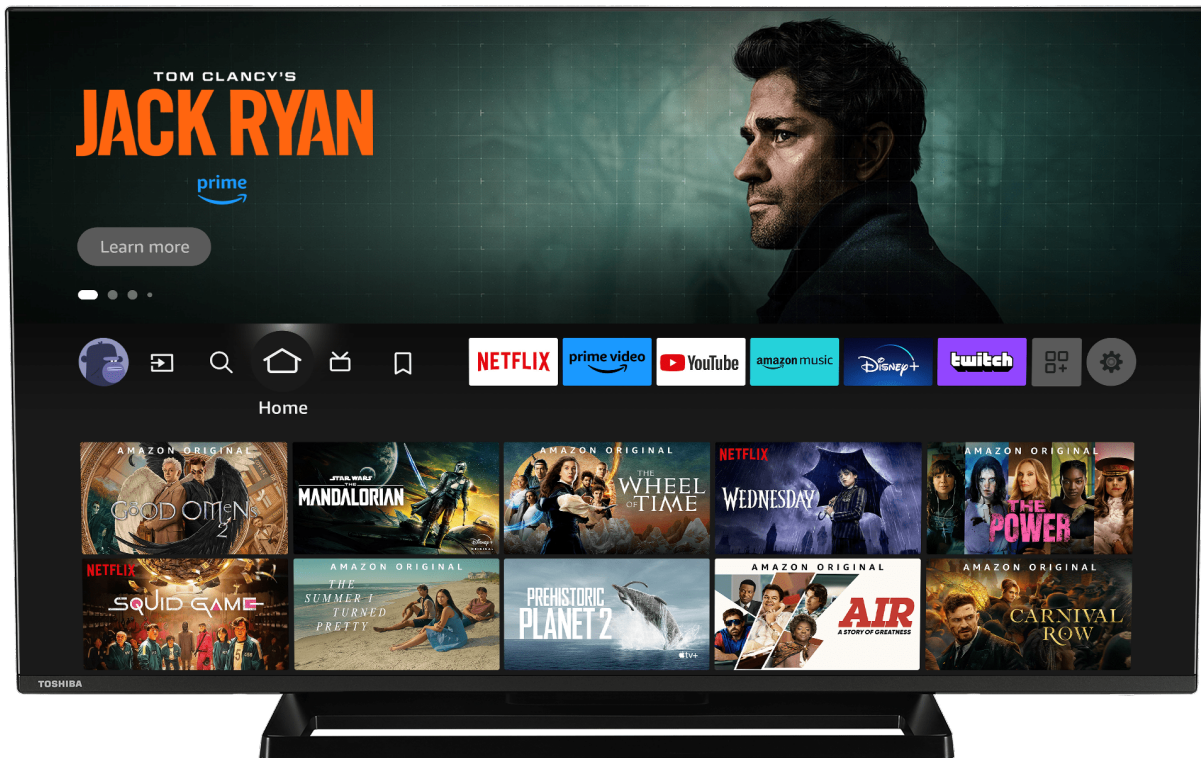

TOSHIBA

W/LF3F Series

43LF3F63DA

EAN: 4024862132309

TOSHIBA | firetv

prime video

NETFLIX

alexa | built-in

Everything you need to know about Disney+ Discover the greatest stories from Disney, Pixar, Marvel, Star Wars, National Geographic and Star, all in one place. Read on to discover even more reasons to love Disney+

alexa | built-in

With the embedded microphone system on, your TV becomes an Alexa device itself. You can ask Alexa to change the channel, open apps, search for movies and shows, play music, and more

Enhances the contrast of an image by optimising the darker and brighter regions to create a more realistic image.

Automatically up-scales non 4K content so you can experience your favourite movies and TV shows in the highest resolution.

See what the world is watching -- from the hottest music videos to what's popular in gaming, fitness, movies, shows, news, learning and more.