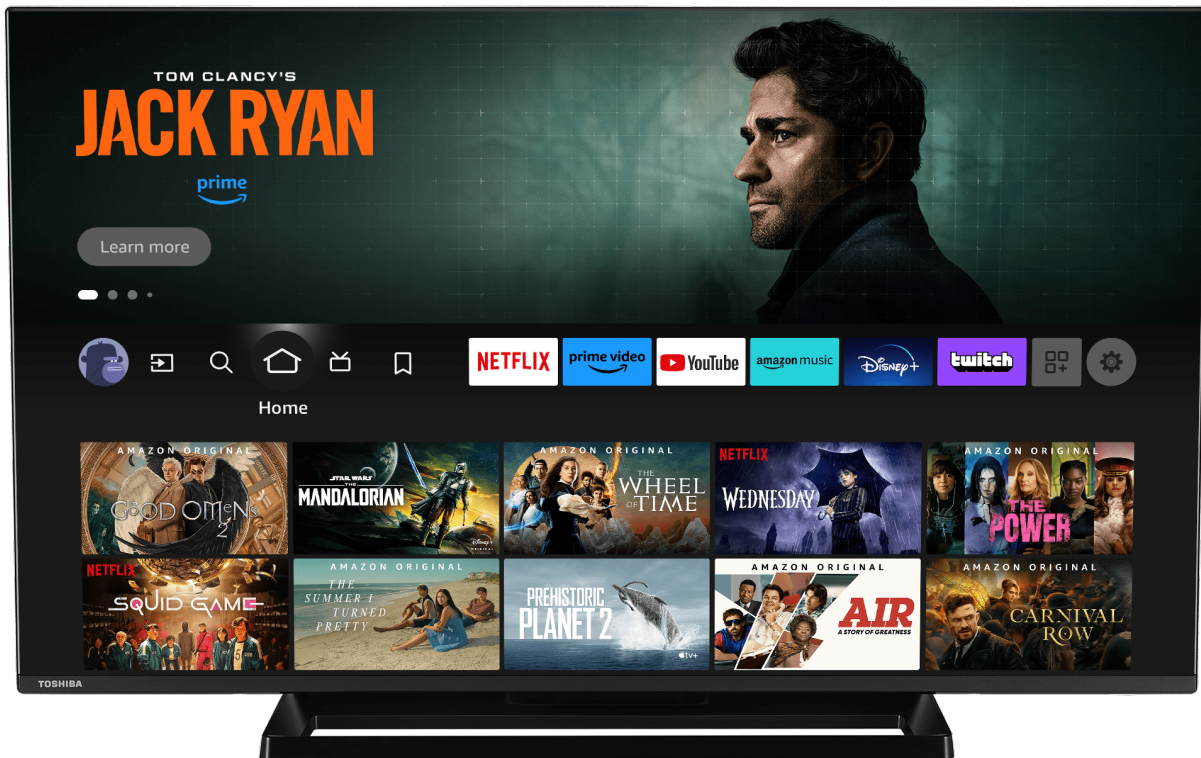

## W/LF3F Series

43LF3F63DA

EAN: 4024862132309

TOSHIBA | firetv

prime video

NETFLIX

alexa | built-in

Everything you need to know about Disney+ Discover the greatest stories from Disney, Pixar, Marvel, Star Wars, National Geographic and Star, all in one place. Read on to discover even more reasons to love Disney+

prime video

Indulge your appetite for high-quality home entertainment. Enjoy countless movies and TV shows as well as award-winning Prime Originals.

NETFLIX

Discover the Netflix® button on your remote control to jump from one adventure to another.

alexa | built-in

With the embedded microphone system on, your TV becomes an Alexa device itself. You can ask Alexa to change the channel, open apps, search for movies and shows, play music, and more

Enhances the contrast of an image by optimising the darker and brighter regions to create a more realistic image.