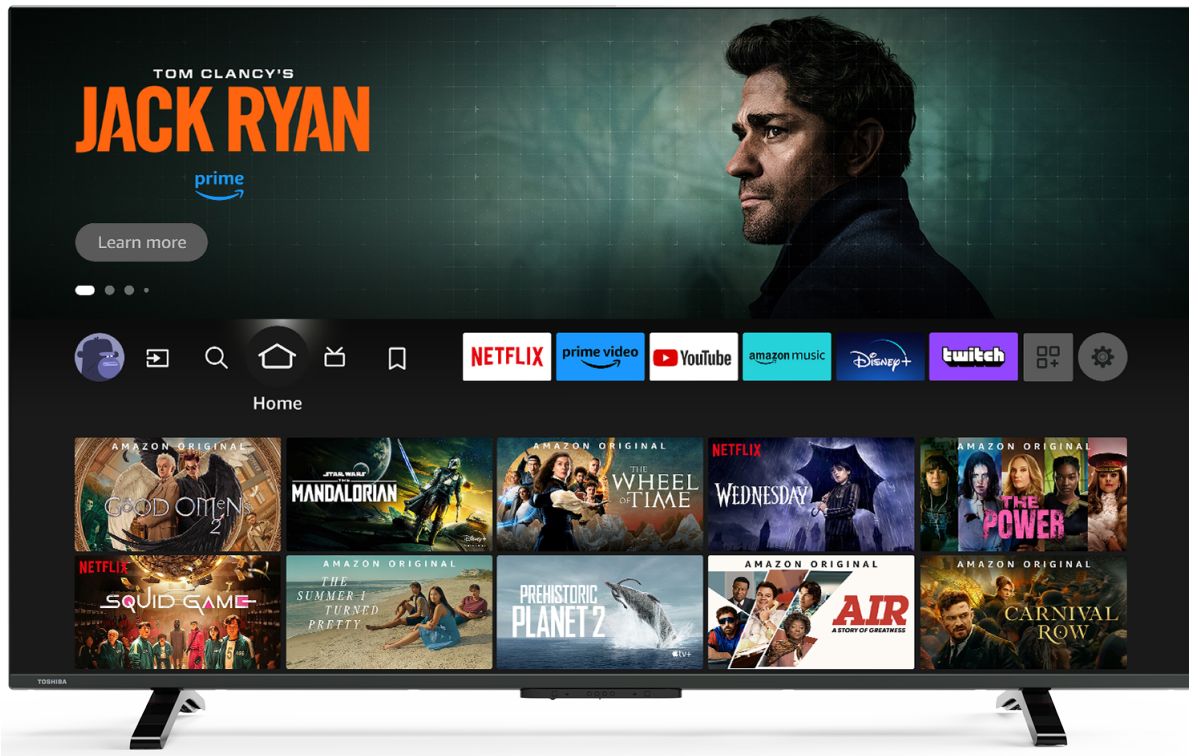

TOSHIBA

W/LF3F Series

43LF2F63DA

EAN: 4024862132644

TOSHIBA | firetv

prime video

NETFLIX

TRU MICRODIMMING

TRU RESOLUTION

alex | built-in

Everything you need to know about Disney+ Discover the greatest stories from Disney, Pixar, Marvel, Star Wars, National Geographic and Star, all in one place. Read on to discover even more reasons to love Disney+

prime video

Indulge your appetite for high-quality home entertainment. Enjoy countless movies and TV shows as well as award-winning Prime Originals.

NETFLIX

Discover the Netflix® button on your remote control to jump from one adventure to another.

Simplifies the expansion of the surround sound listening by providing primarily the perception of height channels, without requiring additional speakers. DTS achieve 3D surrounding sounds natively without sound conversion process from 2D to 3D.

alex | built-in

With the embedded microphone system on, your TV becomes an Alexa device itself. You can ask Alexa to change the channel, open apps, search for movies and shows, play music, and more

TRU MICRODIMMING

Enhances the contrast of an image by optimising the darker and brighter regions to create a more realistic image.

TRU RESOLUTION

Automatically up-scales non 4K content so you can experience your favourite movies and TV shows in the highest resolution.

YouTube

See what the world is watching -- from the hottest music videos to what's popular in gaming, fitness, movies, shows, news, learning and more.