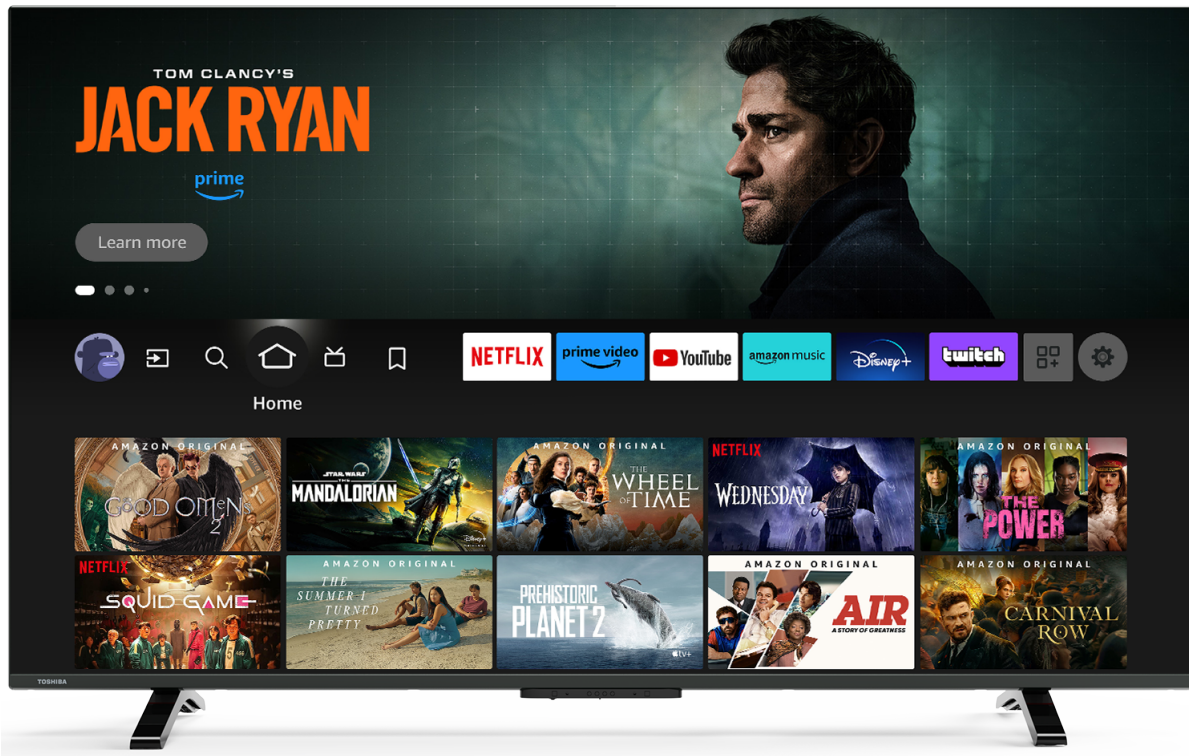

TOSHIBA

W/LF3F Series

43LF2F63DA

EAN: 4024862132644

TOSHIBA | firetv

prime video

NETFLIX

TRU MICRODIMMING

TRU RESOLUTION

alex | built-in

Everything you need to know about Disney+ Discover the greatest stories from Disney, Pixar, Marvel, Star Wars, National Geographic and Star, all in one place. Read on to discover even more reasons to love Disney+

prime video

Indulge your appetite for high-quality home entertainment. Enjoy countless movies and TV shows as well as award-winning Prime Originals.

NETFLIX

Discover the Netflix® button on your remote control to jump from one adventure to another.

alex | built-in

With the embedded microphone system on, your TV becomes an Alexa device itself. You can ask Alexa to change the channel, open apps, search for movies and shows, play music, and more

TRU MICRODIMMING