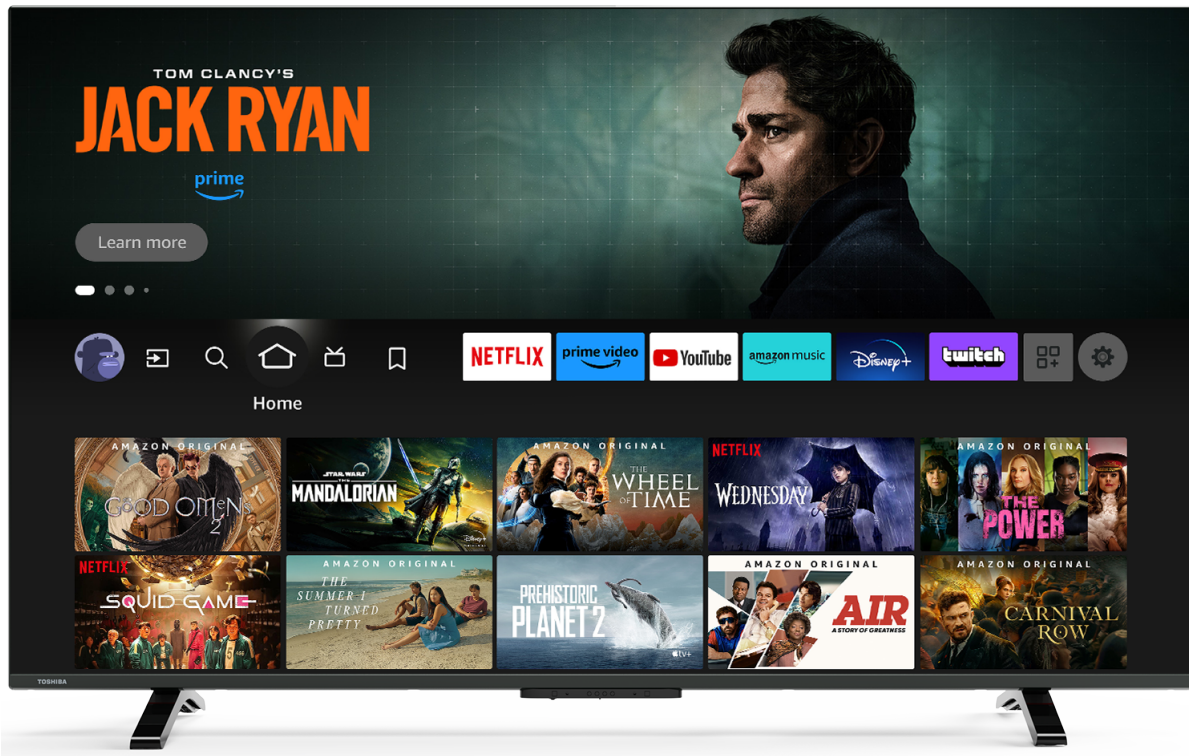

TOSHIBA

W/LF3F Series

43LF2F63DA

EAN: 4024862132644

TOSHIBA | firetv

prime video

NETFLIX

alex | built-in

Everything you need to know about Disney+ Discover the greatest stories from Disney, Pixar, Marvel, Star Wars, National Geographic and Star, all in one place. Read on to discover even more reasons to love Disney+

prime video

Indulge your appetite for high-quality home entertainment. Enjoy countless movies and TV shows as well as award-winning Prime Originals.

NETFLIX

Discover the Netflix® button on your remote control to jump from one adventure to another.

alex | built-in

With the embedded microphone system on, your TV becomes an Alexa device itself. You can ask Alexa to change the channel, open apps, search for movies and shows, play music, and more

Enhances the contrast of an image by optimising the darker and brighter regions to create a more realistic image.