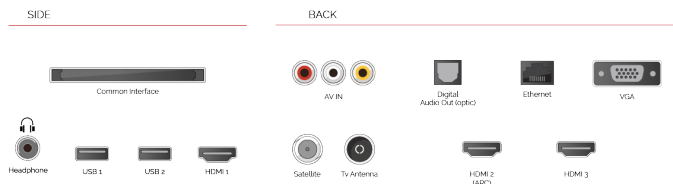

Discover the Netflix® button on your remote control to jump from one adventure to another.

E

42kWh/1000

E

HIGHLIGHTS

- ⊞ Android TV
- ⊞ Google Assistant
- ⊞ Chromecast Built in
- ⊞ Google Play Store
- ⊞ 3x HDMI, 2x USB
- ⊞ Internal WLAN & Bluetooth

CONNECTIONS

SIZE

DISPLAY

Screen Size (inch / cm)	43" / 108cm
Panel Type	Direct Back Light (DLED)
Resolution	FHD (1920 x 1080)
Brightness	300

SOUND

Dolby Audio™	Yes
Audio Output Power (RMS)	2x8W
Speaker Type	Down Firing
Internal Subwoofer	No
Sound Modes	Music, Movie, Speech, Classic, Flat, User
DTS	No
Equalizer	5 band
Onkyo	No