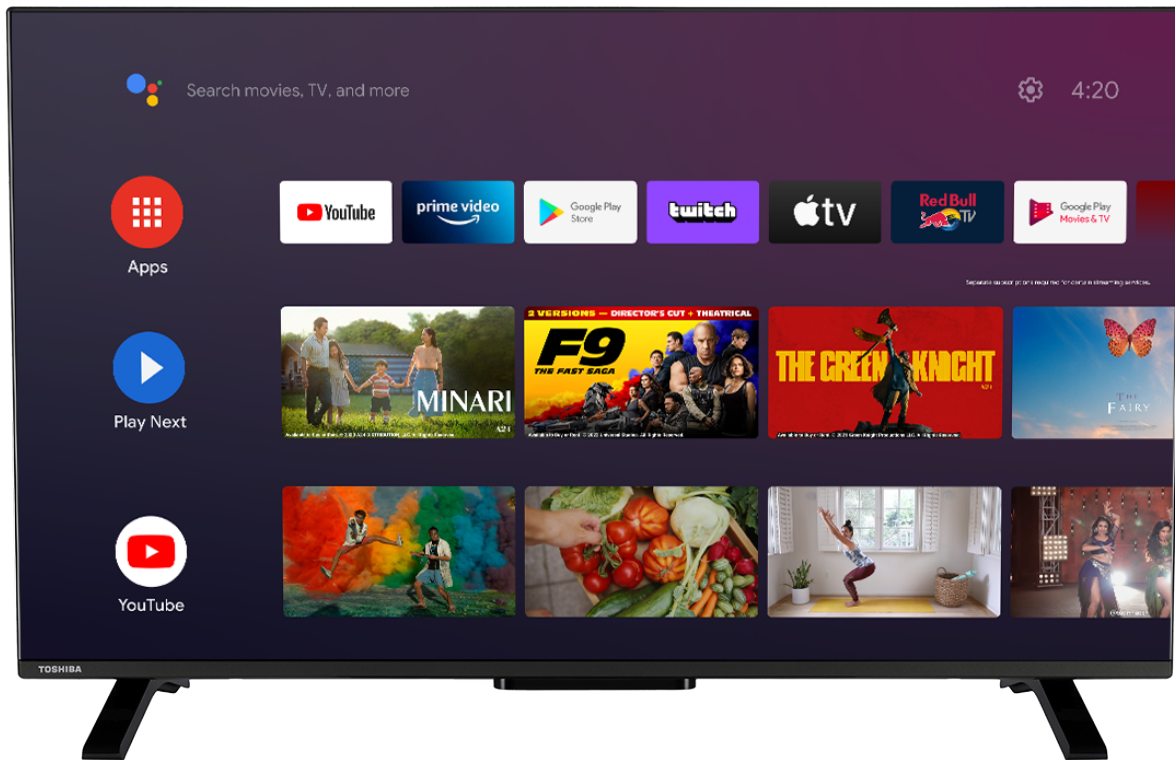

TOSHIBA

WA/LA2E Series

43LA2E63DG

EAN: 4024862132224

1080p FULL HD

**HDR 10
HYBRID
LOG GAMMA**

androidtv  **Ok Google**

 **Chromecast
built-in**

 **Google Play
Movies & TV**

 **Google Play**

NETFLIX

 **prime video**

 **Disney+**

1080p FULL HD

Discover picture perfect on-screen imagery with a Toshiba Full HD TV. With a 1080p screen resolution, you can enjoy pinpoint sharp clarity as well as incredible image detail and vibrancy of colour.

 **Google Play**

Google Play is your entertainment unbound. It brings together all of the entertainment you love and helps you explore it in new ways, anytime, anywhere.

 **T R U
RESOLUTION**

Automatically up-scales non 4K content so you can experience your favourite movies and TV shows in the highest resolution.