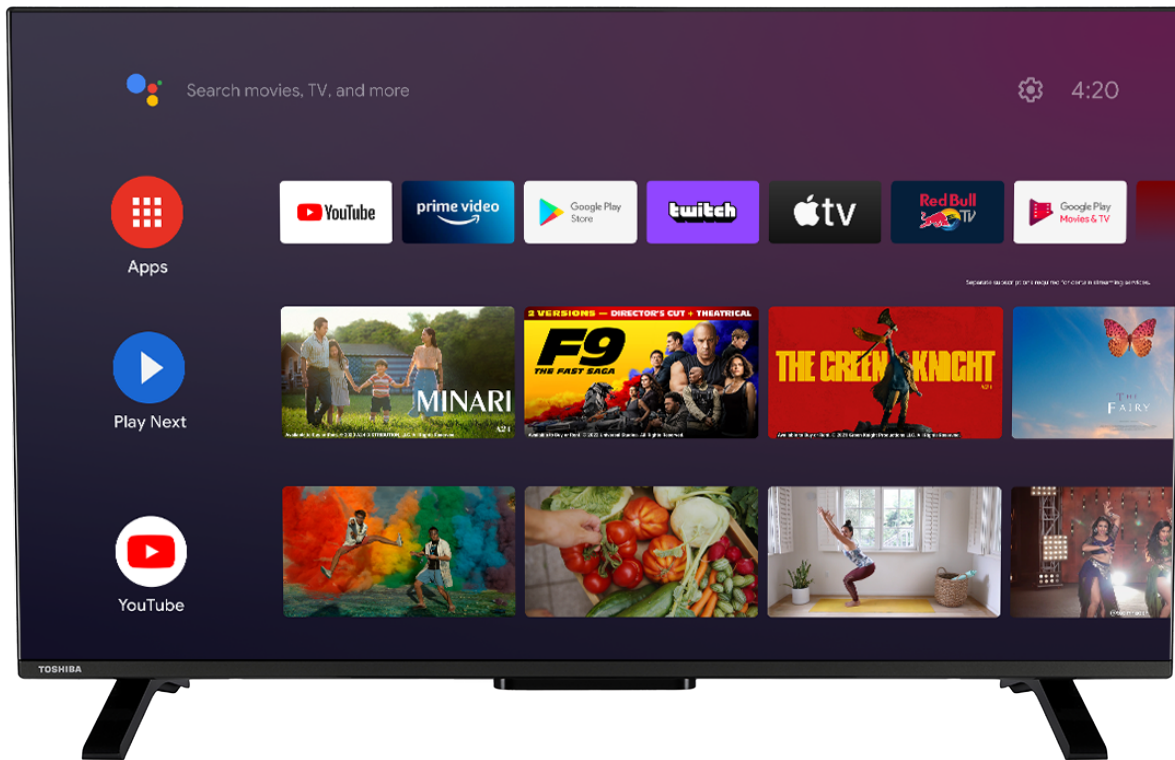

TOSHIBA

WA/LA2E Series

43LA2E63DG

EAN: 4024862132224

1080p FULL HD

HDR 10
HYBRID
LOG GAMMA

androidtv

Ok Google

Chromecast
built-in

Google Play
Movies & TV

Google Play

NETFLIX

prime video

Disney+

1080p FULL HD

Discover picture perfect on-screen imagery with a Toshiba Full HD TV. With a 1080p screen resolution, you can enjoy pinpoint sharp clarity as well as incredible image detail and vibrancy of colour.

Google Play

Google Play is your entertainment unbound. It brings together all of the entertainment you love and helps you explore it in new ways, anytime, anywhere.

TRU
RESOLUTION

Automatically up-scales non 4K content so you can experience your favourite movies and TV shows in the highest resolution.

TRU
MICRO DIMMING

Enhances the contrast of an image by optimising the darker and brighter regions to create a more realistic image.

Dolby Audio

Experience the kind of audio that you would normally expect to hear in a movie theatre. Enjoy authentic-sounding dialogue and hear more of the on-screen action thanks to Dolby Audio™.

prime video

Indulge your appetite for high-quality home entertainment. Enjoy countless movies and TV shows as well as award-winning Prime Originals.

NETFLIX

Discover the Netflix® button on your remote control to jump from one adventure to another.

androidtv

Explore thousands of movies, shows, games and get answers to your questions on the big screen with Android TV and Google Voice Assistant. Plus, with Chromecast built-in, simply cast movie, shows and photos from all your family's devices.