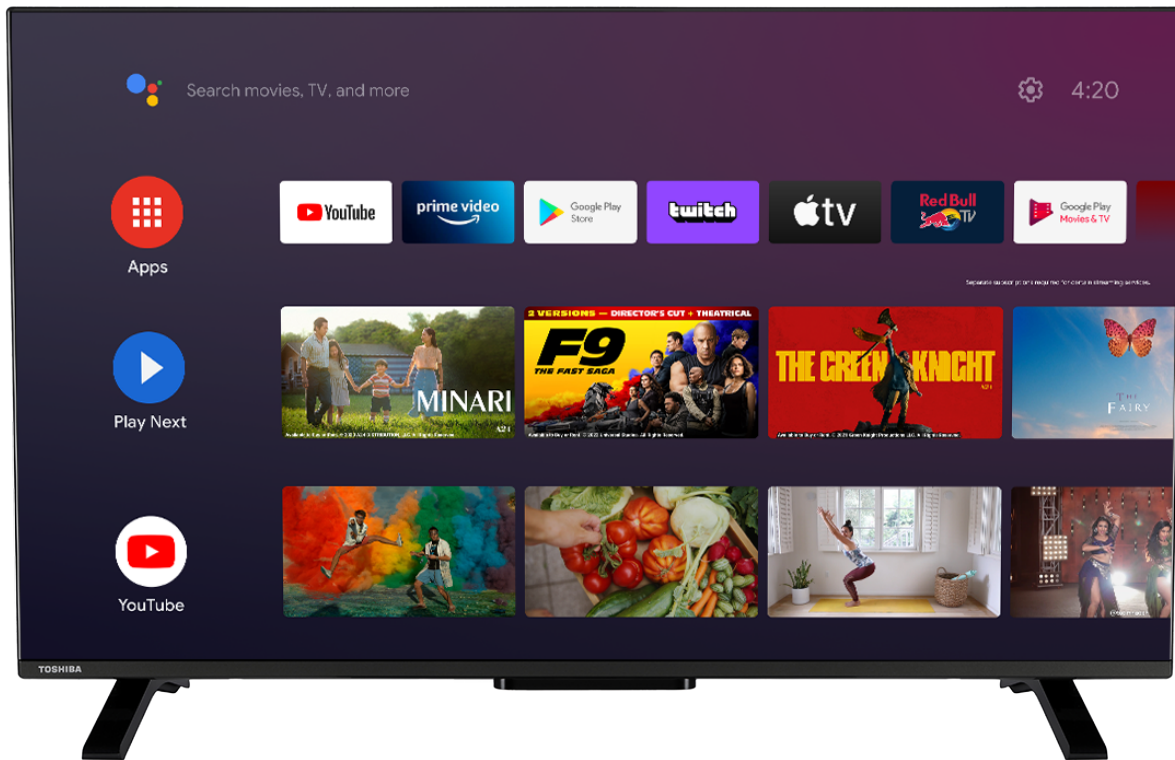

TOSHIBA

WA/LA2E Series

43LA2E63DG

EAN: 4024862132224

1080p FULL HD

HDR 10
HYBRID LOG GAMMA

androidtv

Ok Google

Chromecast built-in

Google Play Movies & TV

Google Play

NETFLIX

prime video

Disney+

1080p FULL HD

Discover picture perfect on-screen imagery with a Toshiba Full HD TV. With a 1080p screen resolution, you can enjoy pinpoint sharp clarity as well as incredible image detail and vibrancy of colour.

Google Play

Google Play is your entertainment unbound. It brings together all of the entertainment you love and helps you explore it in new ways, anytime, anywhere.

TRU RESOLUTION

Automatically up-scales non 4K content so you can experience your favourite movies and TV shows in the highest resolution.

prime video

Indulge your appetite for high-quality home entertainment. Enjoy countless movies and TV shows as well as award-winning Prime Originals.

NETFLIX

Discover the Netflix® button on your remote control to jump from one adventure to another.