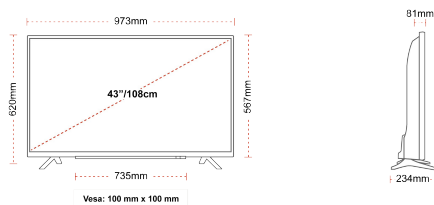

## SIZE

## DISPLAY

Screen Size (inch / cm)	43" / 108cm
Panel Type	Direct Back Light (DLED)
Resolution	FHD (1920 x 1080)
Brightness	300

## MECHANICAL

Boxed dimensions (mm)	1085 x 154 x 710
Dimensions with stand (mm)	973 x 234 x 620
Dimensions without Stand (mm)	973 x 81 x 567
Gross Weight (kg)	11
Net Weight (kg)	8
VESA (Wall mount) WxH	100mm x 100mm
Screw Size	M4