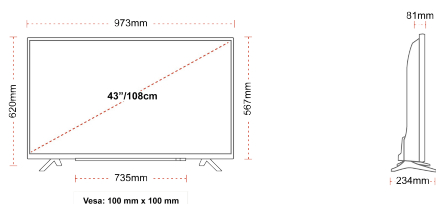

DISPLAY

Screen Size (inch / cm)	43" / 108cm
Panel Type	Direct Back Light (DLED)
Resolution	FHD (1920 x 1080)
Brightness	300

SOUND

Dolby Audio™	Yes
Audio Output Power (RMS)	2x8W
Speaker Type	Down Firing
Internal Subwoofer	No
Sound Modes	Music, Movie, Speech, Classic, Flat, User
DTS	No
Equalizer	5 band
Onkyo	No

ACCESSORIES

Remote Control	Yes
Remote Control Battery	Yes
Quick Start Guide	Yes
Small Remote Control	No

VIDEO

Wide Color Gamut	No
HDR	Yes
Picture Modes	Dynamic, Game, Sports, Cinema, Natural, User
Dolby Vision HDR	No
TRU Flow	No
TRU Resolution	No
TRU Micro Dimming	No

TUNER / BROADCASTING

HEVC (H.265) Decoder	Yes
Tuner Type	HD DVB-T2/C/S2
UHD from Satellite	No
Dual Tuner	No
Electronic Program Guide (EPG)	Yes
Auto Search	Yes
Program Storage Capacity (Analog)	200
Program Storage Capacity (Digital S/S2)	10000
Program Storage Capacity (Digital T/T2/C)	1000+1000

CONNECTIONS

CI+	Yes
HDMI™	3 HDMI
USB	2 USB
Component (YPbPr) in	via VGA
Composite Video/Audio in	Yes
Scart	No
Ethernet	Yes
Headphone Out	Yes
Antenna Input	Yes
VGA (PC in - D-Sub15)	Yes

SMART TV FEATURES

HBBTV ver 2.0.2	Yes
Smart Portal	Android TV
Toshiba TV Smart Center	No
Web Browser	No
Netflix	Yes
YouTube™	Yes
Freeview Play	Internal
Bluetooth	Yes
Screen Mirroring	Chromecast
Prime Video	Yes
Google Assistant	Google Assistant
Amazon Alexa	No

MECHANICAL

Boxed dimensions (mm)	1085 x 154 x 710
Dimensions with stand (mm)	973 x 234 x 620
Dimensions without Stand (mm)	973 x 81 x 567
Gross Weight (kg)	11
Net Weight (kg)	8
VESA (Wall mount) WxH	100mm x 100mm
Screw Size	M4

POWER / ENERGY

Stand-By Energy Consumption (Average)	<0.5W
Working Voltage - Frequency	220-240V AC
12V TV (Mobile TV)	No