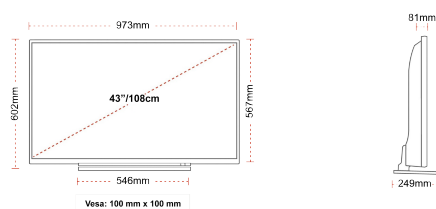

## SIZE

## DISPLAY

Screen Size (inch / cm)	43" / 108cm
Panel Type	Direct Back Light (DLED)
Resolution	FHD (1920 x 1080)
Brightness	300

## MECHANICAL

Boxed dimensions (mm)	1085 x 154 x 710
Dimensions with stand (mm)	973 x 249 x 602
Dimensions without Stand (mm)	973 x 81 x 567
Gross Weight (kg)	13,5
Net Weight (kg)	9,5
VESA (Wall mount) WxH	100mm x 100mm
Screw Size	M4