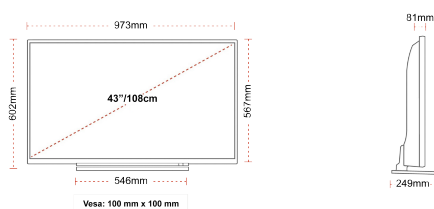

## SIZE

## DISPLAY

Screen Size (inch / cm)	43" / 108cm
Panel Type	Direct Back Light (DLED)
Resolution	FHD (1920 x 1080)
Brightness	300

## MECHANICAL

Boxed dimensions (mm)	1085 x 154 x 710
Dimensions with stand (mm)	973 x 249 x 602
Dimensions without Stand (mm)	973 x 81 x 567
Gross Weight (kg)	13,5
Net Weight (kg)	9,5
VESA (Wall mount) WxH	100mm x 100mm
Screw Size	M4