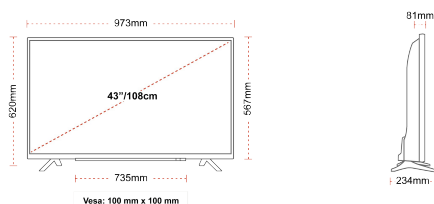

E

42kWh/1000

G

HIGHLIGHTS

- ⊗ Full HD
- ⊗ 2 HDMI - 1 USB
- ⊗ Smart TV
- ⊗ Internal WLAN
- ⊗ Alexa
- ⊗ Works With Google

CONNECTIONS

SIZE

DISPLAY

Screen Size (inch / cm)	43" / 108cm
Panel Type	Direct Back Light (DLED)
Resolution	FHD (1920 x 1080)
Brightness	300

SOUND

Dolby Audio™	Yes
Audio Output Power (RMS)	2x8W
Speaker Type	Down Firing
Internal Subwoofer	No
DTS	No
Equalizer	5 band
Onkyo	No

MECHANICAL

Boxed dimensions (mm)	1085 x 154 x 710
Dimensions with stand (mm)	973 x 234 x 620
Dimensions without Stand (mm)	973 x 81 x 567
Gross Weight (kg)	12
Net Weight (kg)	7,5
VESA (Wall mount) WxH	100mm x 100mm
Screw Size	M4