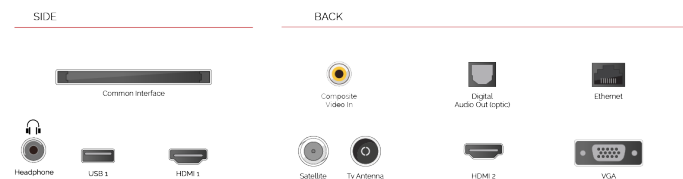

 **works with alexa**

Talk to Alexa via an Amazon Echo or Echo Dot and control your Toshiba Smart TV with nothing but the sound of your voice.

 **H D R 1 0**

Bringing you more ways to access HDR content, our TVs support the standard HDR video format, HDR10.

E

42kWh/1000

G

HIGHLIGHTS

- ⊗ Full HD
- ⊗ 2 HDMI - 1 USB
- ⊗ Smart TV
- ⊗ Internal WLAN
- ⊗ Alexa
- ⊗ Works With Google

CONNECTIONS

SIZE

DISPLAY

Screen Size (inch / cm)	43" / 108cm
Panel Type	Direct Back Light (DLED)
Resolution	FHD (1920 x 1080)
Brightness	300

SOUND

Dolby Audio™	Yes
Audio Output Power (RMS)	2x8W
Speaker Type	Down Firing
Internal Subwoofer	No
DTS	No
Equalizer	5 band
Onkyo	No