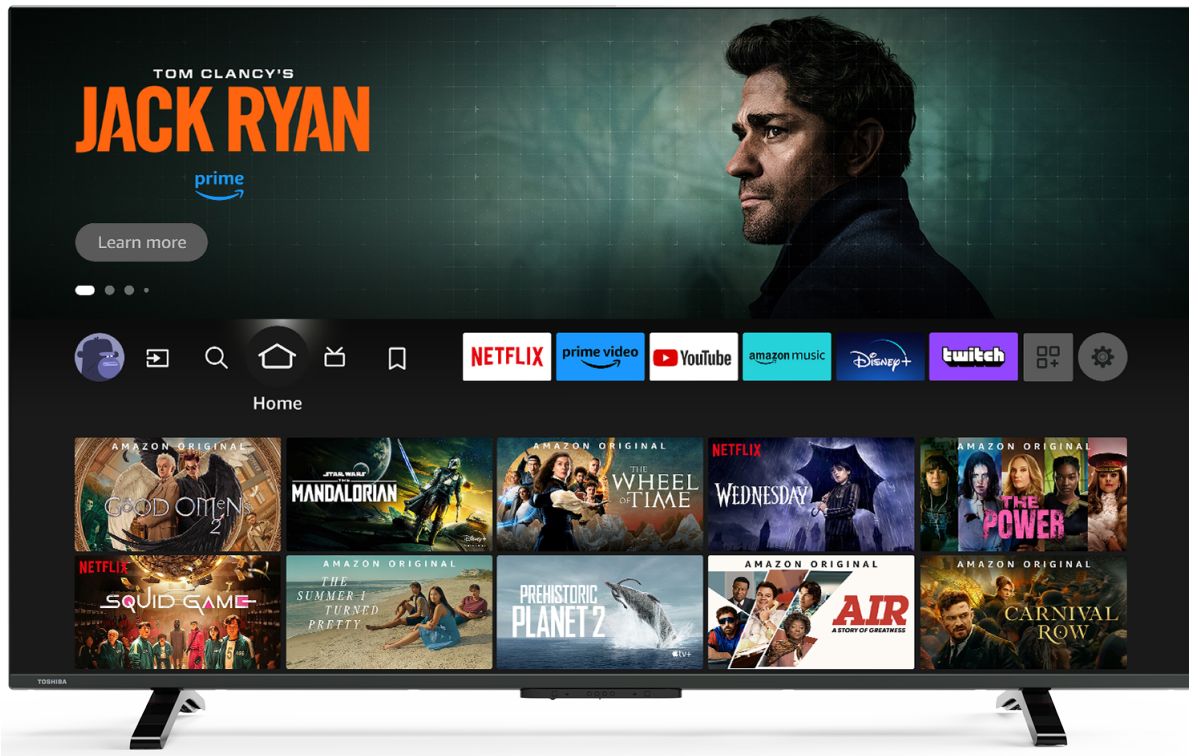

TOSHIBA

W/LF3F Series

40LF2F63DA

EAN: 4024862132637

TOSHIBA | firetv

prime video

NETFLIX

TRU MICRODIMMING

TRU RESOLUTION

alex | built-in

Everything you need to know about Disney+ Discover the greatest stories from Disney, Pixar, Marvel, Star Wars, National Geographic and Star, all in one place. Read on to discover even more reasons to love Disney+

prime video

Indulge your appetite for high-quality home entertainment. Enjoy countless movies and TV shows as well as award-winning Prime Originals.

NETFLIX

Discover the Netflix® button on your remote control to jump from one adventure to another.

Simplifies the expansion of the surround sound listening by providing primarily the perception of height channels, without requiring additional speakers. DTS achieve 3D surrounding sounds natively without sound conversion process from 2D to 3D.

alex | built-in

With the embedded microphone system on, your TV becomes an Alexa device itself. You can ask Alexa to change the channel, open apps, search for movies and shows, play music, and more

TRU MICRODIMMING

Enhances the contrast of an image by optimising the darker and brighter regions to create a more realistic image.

TRU RESOLUTION

Automatically up-scales non 4K content so you can experience your favourite movies and TV shows in the highest resolution.

YouTube

See what the world is watching -- from the hottest music videos to what's popular in gaming, fitness, movies, shows, news, learning and more.