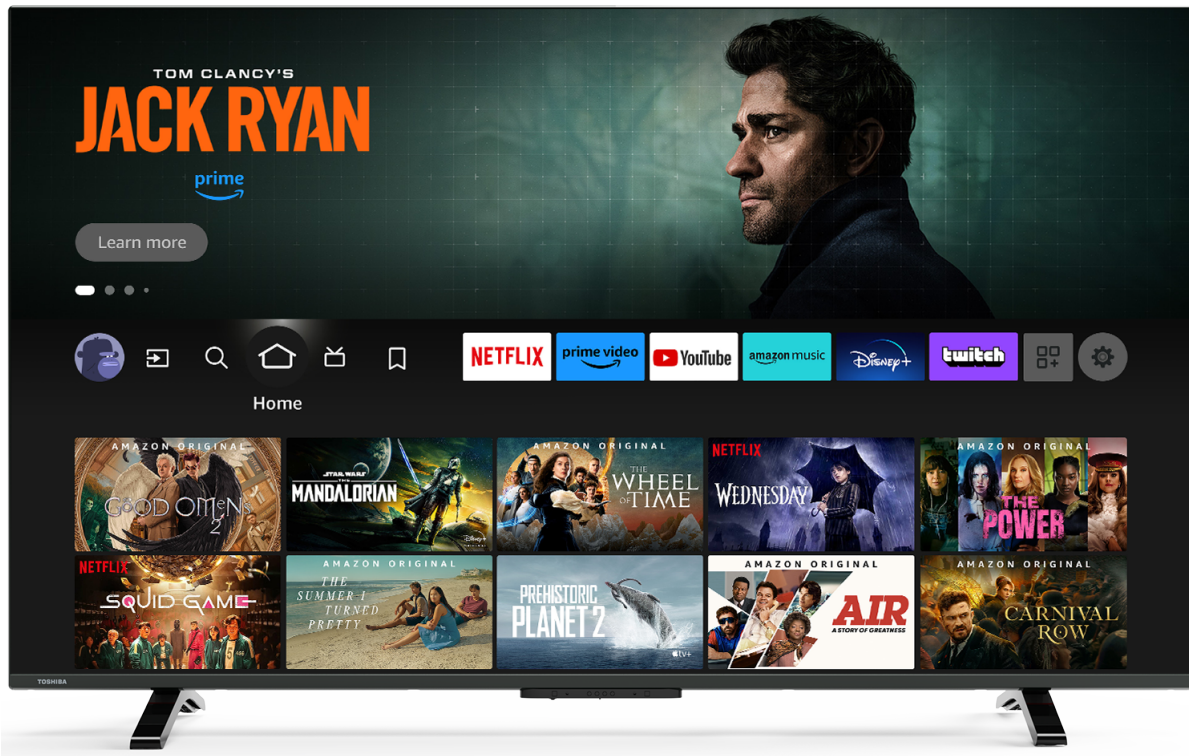

TOSHIBA

W/LF3F Series

40LF2F63DA

EAN: 4024862132637

TOSHIBA | firetv

prime video

NETFLIX

TRU MICRODIMMING

TRU RESOLUTION

alexa | built-in

Everything you need to know about Disney+ Discover the greatest stories from Disney, Pixar, Marvel, Star Wars, National Geographic and Star, all in one place. Read on to discover even more reasons to love Disney+

prime video

Indulge your appetite for high-quality home entertainment. Enjoy countless movies and TV shows as well as award-winning Prime Originals.

NETFLIX

Discover the Netflix® button on your remote control to jump from one adventure to another.

alexa | built-in

With the embedded microphone system on, your TV becomes an Alexa device itself. You can ask Alexa to change the channel, open apps, search for movies and shows, play music, and more

TRU MICRODIMMING