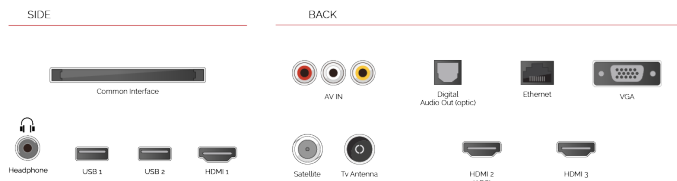

CONNECTIONS

SIZE