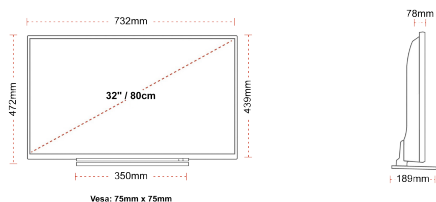

**HIGHLIGHTS**

- ⊕ HD Ready
- ⊕ 3 HDMI - 2 USB
- ⊕ Smart TV
- ⊕ Internal WLAN & Bluetooth
- ⊕ Alexa
- ⊕ Works With Google

**CONNECTIONS**

**SIZE**

**DISPLAY**

Screen Size (inch / cm)	32" / 80cm
Panel Type	DLED
Resolution	HD Ready (1366 x 768)
Brightness	250

**MECHANICAL**

Boxed dimensions (mm)	795 x 128 x 530
Dimensions with stand (mm)	732 x 189 x 472
Dimensions without Stand (mm)	732 x 78 x 439
Gross Weight (kg)	7,0
Net Weight (kg)	5,0
VESA (Wall mount) WxH	75mm x 75mm
Screw Size	M4