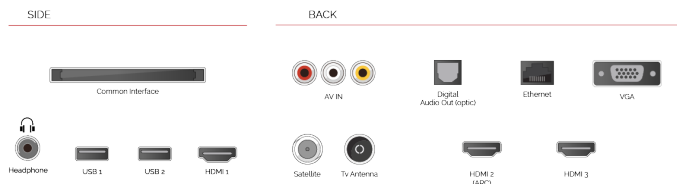

With the embedded microphone system on, your TV becomes an Alexa device itself. You can ask Alexa to change the channel, open apps, search for movies and shows, play music, and more

Proving how seriously we take your right to privacy, we have become the first TV brand to be certified and approved as secure by the Bavarian State Government.

**F**  
32kWh/1000

**G**  
**HDR**  
45kWh/1000

**HIGHLIGHTS**

- ⌕ HD Ready
- ⌕ 3 HDMI - 2 USB
- ⌕ Smart TV
- ⌕ Internal WLAN & Bluetooth
- ⌕ Alexa
- ⌕ Works With Google

**CONNECTIONS**

**SIZE**

**DISPLAY**

Screen Size (inch / cm)	32" / 80cm
Panel Type	DLED
Resolution	HD Ready (1366 x 768)
Brightness	250

**SOUND**

Dolby Audio™	Yes
Audio Output Power (RMS)	2x6W
Speaker Type	Down Firing
Internal Subwoofer	No
DTS	Yes
Equalizer	5 band
Onkyo	No