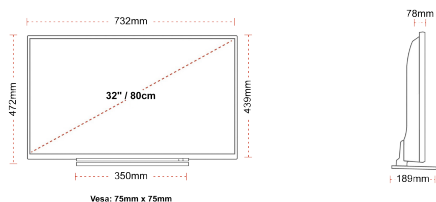

DISPLAY

Screen Size (inch / cm)	32" / 80cm
Panel Type	DLED
Resolution	HD Ready (1366 x 768)
Brightness	250

SOUND

Dolby Audio™	Yes
Audio Output Power (RMS)	2x6W
Speaker Type	Down Firing
Internal Subwoofer	No
DTS	Yes
Equalizer	5 band
Onkyo	No

ACCESSORIES

Remote Control	Yes
Remote Control Battery	Yes
Quick Start Guide	Yes
Small Remote Control	No

VIDEO

Wide Color Gamut	No
HDR	Yes
Picture Modes	Natural , Cinema , Sports , Dynamic
Dolby Vision HDR	No
TRU Flow	No
TRU Resolution	Yes
TRU Micro Dimming	Yes

TUNER / BROADCASTING

HEVC (H.265) Decoder	Yes
Tuner Type	HD DVB-T2/C/S2
UHD from Satellite	No
Dual Tuner	No
Electronic Program Guide (EPG)	Yes
Auto Search	Yes
Program Storage Capacity (Analog)	200
Program Storage Capacity (Digital S/S2)	10000
Program Storage Capacity (Digital T/T2/C)	800

CONNECTIONS

CI+	Yes
HDMI™	3 HDMI
USB	2 USB
Component (YPbPr) in	via VGA
Composite Video/Audio in	Yes
Scart	No
Ethernet	Yes
Headphone Out	Yes
Antenna Input	Yes
VGA (PC in - D-Sub15)	Yes

SMART TV FEATURES

HBBTV ver 2.0.2	Yes
Audio-Video Sharing (AVS)	Yes
Smart Portal	Toshiba
Toshiba TV Smart Center	Yes
Web Browser	Yes
Netflix	Yes
YouTube™	Yes
Bluetooth	Yes
Screen Mirroring	Miracast
Prime Video	Yes
Google Assistant	Works with Google Assistant

MECHANICAL

Boxed dimensions (mm)	795 x 128 x 530
Dimensions with stand (mm)	732 x 189 x 472
Dimensions without Stand (mm)	732 x 78 x 439
Gross Weight (kg)	7,0
Net Weight (kg)	5,0
VESA (Wall mount) WxH	75mm x 75mm
Screw Size	M4

POWER / ENERGY

Stand-By Energy Consumption (Average)	<0.5W
Working Voltage - Frequency	220-240V AC
12V TV (Mobile TV)	No