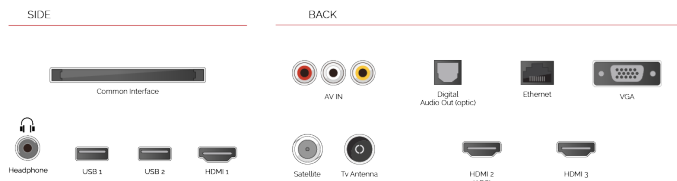

**alexa** | built-in

With the embedded microphone system on, your TV becomes an Alexa device itself. You can ask Alexa to change the channel, open apps, search for movies and shows, play music, and more

**HIGHLIGHTS**

- ⊕ HD Ready
- ⊕ 3 HDMI - 2 USB
- ⊕ Smart TV
- ⊕ Internal WLAN & Bluetooth
- ⊕ Alexa
- ⊕ Works With Google

**CONNECTIONS**

**SIZE**

**DISPLAY**

Screen Size (inch / cm)	32" / 80cm
Panel Type	DLED
Resolution	HD Ready (1366 x 768)
Brightness	250