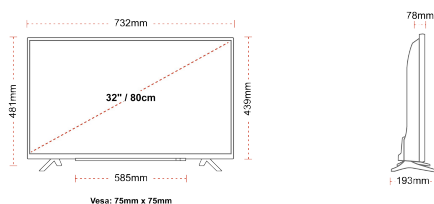

- ⊗ Android TV
- ⊗ Google Assistant
- ⊗ Chromecast Built in
- ⊗ Google Play Store
- ⊗ 3x HDMI, 2x USB
- ⊗ Internal WLAN & Bluetooth

CONNECTIONS

SIZE

DISPLAY

Screen Size (inch / cm)	32" / 80cm
Panel Type	Direct Back Light (DLED)
Resolution	HD Ready (1366 x 768)
Brightness	250

MECHANICAL

Boxed dimensions (mm)	795 x 128 x 530
Dimensions with stand (mm)	732 x 193 x 481
Dimensions without Stand (mm)	732 x 78 x 439
Gross Weight (kg)	7
Net Weight (kg)	4,7
VESA (Wall mount) WxH	75mm x 75mm
Screw Size	M4