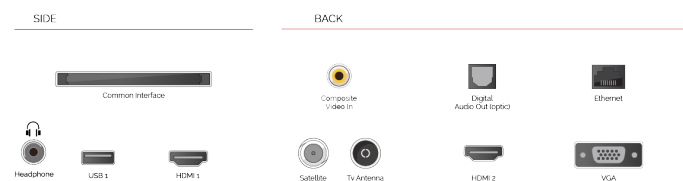

With the embedded microphone system on, your TV becomes an Alexa device itself. You can ask Alexa to change the channel, open apps, search for movies and shows, play music, and more

F

32kWh/1000

G

**HDR**  
 45kWh/1000

## HIGHLIGHTS

- ⌕ HD Ready
- ⌕ 2 HDMI - 1 USB
- ⌕ Smart TV
- ⌕ Internal WLAN
- ⌕ Alexa
- ⌕ Works With Google