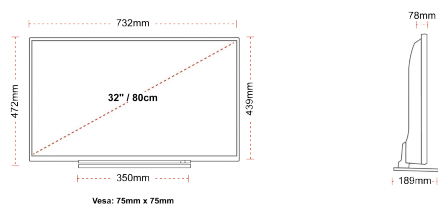

HIGHLIGHTS

- ⊕ HD Ready
- ⊕ 2 HDMI - 1 USB
- ⊕ Smart TV
- ⊕ Internal WLAN
- ⊕ Alexa
- ⊕ Works With Google

CONNECTIONS

SIZE

DISPLAY

Screen Size (inch / cm)	32" / 80cm
Panel Type	Direct Back Light (DLED)
Resolution	HD Ready (1366 x 768)
Brightness	250

MECHANICAL

Boxed dimensions (mm)	795 X 128 X 530
Dimensions with stand (mm)	732 x 189 x 472
Dimensions without Stand (mm)	732 x 78 x 439
Gross Weight (kg)	7
Net Weight (kg)	5
VESA (Wall mount) WxH	75mm x 75mm
Screw Size	M4