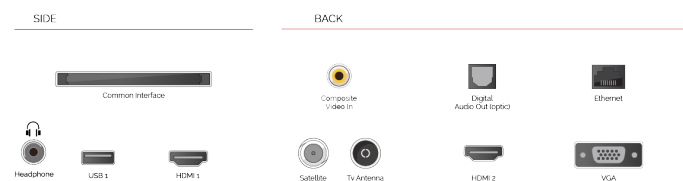

With the embedded microphone system on, your TV becomes an Alexa device itself. You can ask Alexa to change the channel, open apps, search for movies and shows, play music, and more

F

32kWh/1000

G

HDR
 45kWh/1000

HIGHLIGHTS

- ⊕ HD Ready
- ⊕ 2 HDMI - 1 USB
- ⊕ Smart TV
- ⊕ Internal WLAN
- ⊕ Alexa
- ⊕ Works With Google

CONNECTIONS

SIZE

DISPLAY

Screen Size (inch / cm)	32" / 80cm
Panel Type	Direct Back Light (DLED)
Resolution	HD Ready (1366 x 768)
Brightness	250