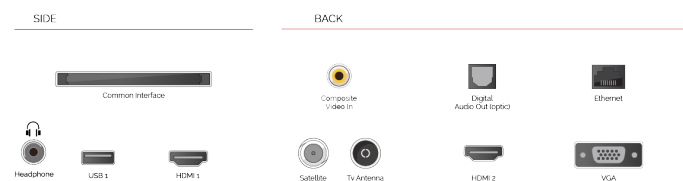

With the embedded microphone system on, your TV becomes an Alexa device itself. You can ask Alexa to change the channel, open apps, search for movies and shows, play music, and more

F

32kWh/1000

G

HDR
 45kWh/1000

HIGHLIGHTS

- ⌕ HD Ready
- ⌕ 2 HDMI - 1 USB
- ⌕ Smart TV
- ⌕ Internal WLAN
- ⌕ Alexa
- ⌕ Works With Google

CONNECTIONS

SIZE

DISPLAY

Screen Size (inch / cm)	32" / 80cm
Panel Type	Direct Back Light (DLED)
Resolution	HD Ready (1366 x 768)
Brightness	250