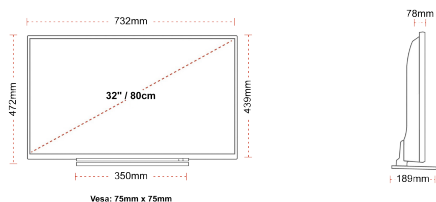

CONNECTIONS

SIZE

DISPLAY

Screen Size (inch / cm)	32" / 80cm
Panel Type	Direct Back Light (DLED)
Resolution	FHD (1920 x 1080)
Brightness	250

SOUND

Dolby Audio™	Yes
Audio Output Power (RMS)	2x6W
Speaker Type	Down Firing
Internal Subwoofer	No
DTS	Yes
Equalizer	5 band
Onkyo	No

MECHANICAL

Boxed dimensions (mm)	795 x 128 x 530
Dimensions with stand (mm)	732 x 189 x 472
Dimensions without Stand (mm)	732 x 78 x 439
Gross Weight (kg)	7
Net Weight (kg)	5
VESA (Wall mount) WxH	75mm x 75mm
Screw Size	M4