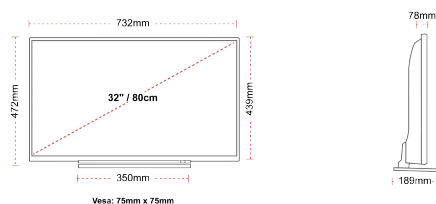

CONNECTIONS

SIZE

DISPLAY

Screen Size (inch / cm)	32" / 80cm
Panel Type	Direct Back Light (DLED)
Resolution	FHD (1920 x 1080)
Brightness	250

SOUND

Dolby Audio™	Yes
Audio Output Power (RMS)	2x6W
Speaker Type	Down Firing
Internal Subwoofer	No
DTS	Yes
Equalizer	5 band
Onkyo	No

MECHANICAL

Boxed dimensions (mm)	795 x 128 x 530
Dimensions with stand (mm)	732 x 189 x 472
Dimensions without Stand (mm)	732 x 78 x 439
Gross Weight (kg)	7
Net Weight (kg)	5
VESA (Wall mount) WxH	75mm x 75mm
Screw Size	M4