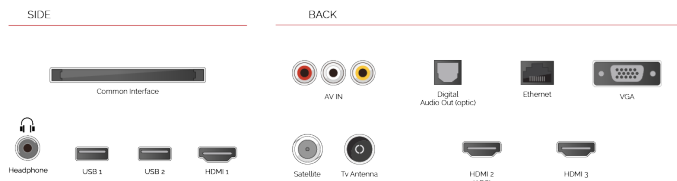

alexap | built-in

With the embedded microphone system on, your TV becomes an Alexa device itself. You can ask Alexa to change the channel, open apps, search for movies and shows, play music, and more

 **SECURE**
SMART TV

CONNECTIONS

SIZE

DISPLAY

Screen Size (inch / cm)	32" / 80cm
Panel Type	Direct Back Light (DLED)
Resolution	FHD (1920 x 1080)
Brightness	250

SOUND

Dolby Audio™	Yes
Audio Output Power (RMS)	2x6W
Speaker Type	Down Firing
Internal Subwoofer	No
DTS	Yes
Equalizer	5 band
Onkyo	No