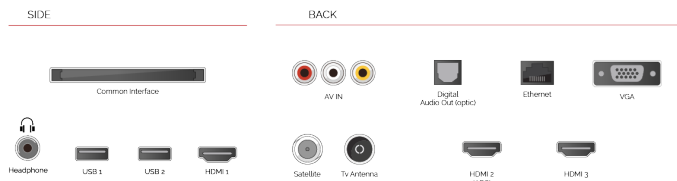

F
32kWh/1000

G
HDR
45kWh/1000

HIGHLIGHTS

- ⌕ Full HD
- ⌕ 3x HDMI, 2x USB
- ⌕ Smart TV
- ⌕ Internal WLAN & Bluetooth
- ⌕ Alexa
- ⌕ Works With Google

CONNECTIONS

SIZE

DISPLAY

Screen Size (inch / cm)	32" / 80cm
Panel Type	Direct Back Light (DLED)
Resolution	FHD (1920 x 1080)
Brightness	250