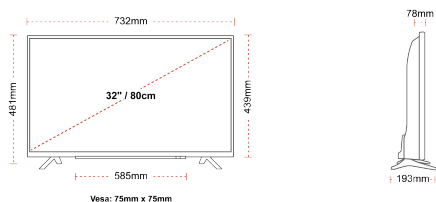

DISPLAY

Screen Size (inch / cm)	32" / 80cm
Panel Type	Direct Back Light (DLED)
Resolution	FHD (1920 x 1080)
Brightness	250

SOUND

Dolby Audio™	Yes
Audio Output Power (RMS)	2x6W
Speaker Type	Down Firing
Internal Subwoofer	No
DTS	Yes
Equalizer	5 band
Onkyo	No

ACCESSORIES

Remote Control	Yes
Remote Control Battery	Yes
Quick Start Guide	Yes
Small Remote Control	No

VIDEO

Wide Color Gamut	No
HDR	Yes
Picture Modes	Natural , Cinema , Sports , Dynamic
Dolby Vision HDR	No
TRU Flow	No
TRU Resolution	Yes
TRU Micro Dimming	Yes

TUNER / BROADCASTING

HEVC (H.265) Decoder	Yes
Tuner Type	HD DVB-T2/C/S2
UHD from Satellite	No
Dual Tuner	No
Electronic Program Guide (EPG)	Yes
Auto Search	Yes
Program Storage Capacity (Analog)	200
Program Storage Capacity (Digital S/S2)	10000
Program Storage Capacity (Digital T/T2/C)	800

CONNECTIONS

CI+	Yes
HDMI™	3 HDMI
USB	2 USB
Component (YPbPr) in	via VGA
Composite Video/Audio in	Yes
Scart	No
Ethernet	Yes
Headphone Out	Yes
Antenna Input	Yes
VGA (PC in - D-Sub15)	Yes

SMART TV FEATURES

HBBTV ver 2.0.2	Yes
Audio-Video Sharing (AVS)	Yes
Smart Portal	Toshiba
Toshiba TV Smart Center	Yes
Web Browser	Yes
Netflix	Yes
YouTube™	Yes
Bluetooth	Yes
Screen Mirroring	Miracast
Prime Video	Yes
Google Assistant	Works with Google Assistant
Amazon Alexa	Works with Alexa

MECHANICAL

Boxed dimensions (mm)	795 x 128 x 530
Dimensions with stand (mm)	732 x 193 x 481
Dimensions without Stand (mm)	732 x 78 x 439
Gross Weight (kg)	7
Net Weight (kg)	4,7
VESA (Wall mount) WxH	75mm x 75mm
Screw Size	M4

POWER / ENERGY

Stand-By Energy Consumption (Average)	<0.5W
Working Voltage - Frequency	220-240V AC
12V TV (Mobile TV)	No