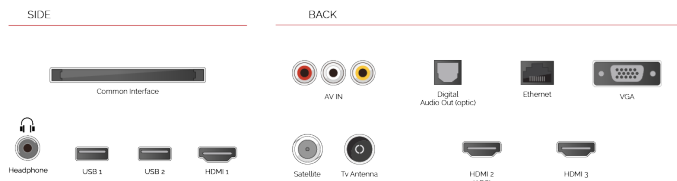

**F**

32kWh/1000

**G**

**HDR**

45kWh/1000

**HIGHLIGHTS**

- ⌕ Full HD
- ⌕ 3x HDMI, 2x USB
- ⌕ Smart TV
- ⌕ Internal WLAN & Bluetooth
- ⌕ Alexa
- ⌕ Works With Google

**CONNECTIONS**

**SIZE**

**DISPLAY**

Screen Size (inch / cm)	32" / 80cm
Panel Type	Direct Back Light (DLED)
Resolution	FHD (1920 x 1080)
Brightness	250

**SOUND**

Dolby Audio™	Yes
Audio Output Power (RMS)	2x6W
Speaker Type	Down Firing
Internal Subwoofer	No
DTS	Yes
Equalizer	5 band
Onkyo	No