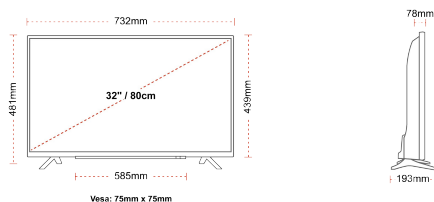

F
32kWh/1000

G
HDR
45kWh/1000

HIGHLIGHTS

- ⌕ Full HD
- ⌕ 3x HDMI, 2x USB
- ⌕ Smart TV
- ⌕ Internal WLAN & Bluetooth
- ⌕ Alexa
- ⌕ Works With Google

CONNECTIONS

SIZE

DISPLAY

Screen Size (inch / cm)	32" / 80cm
Panel Type	Direct Back Light (DLED)
Resolution	FHD (1920 x 1080)
Brightness	250

MECHANICAL

Boxed dimensions (mm)	795 x 128 x 530
Dimensions with stand (mm)	732 x 193 x 481
Dimensions without Stand (mm)	732 x 78 x 439
Gross Weight (kg)	7
Net Weight (kg)	4,7
VESA (Wall mount) WxH	75mm x 75mm
Screw Size	M4