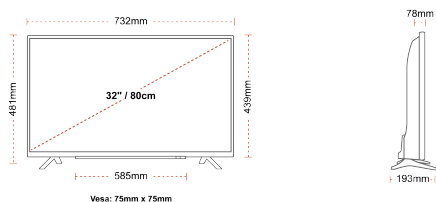

**SIZE**

**DISPLAY**

Screen Size (inch / cm)	32" / 80cm
Panel Type	Direct Back Light (DLED)
Resolution	FHD (1920 x 1080)
Brightness	250

**SOUND**

Dolby Audio™	Yes
Audio Output Power (RMS)	2x6W
Speaker Type	Down Firing
Internal Subwoofer	No
DTS	Yes
Equalizer	5 band
Onkyo	No

**MECHANICAL**

Boxed dimensions (mm)	795 x 128 x 530
Dimensions with stand (mm)	732 x 193 x 481
Dimensions without Stand (mm)	732 x 78 x 439
Gross Weight (kg)	7
Net Weight (kg)	4,7
VESA (Wall mount) WxH	75mm x 75mm
Screw Size	M4