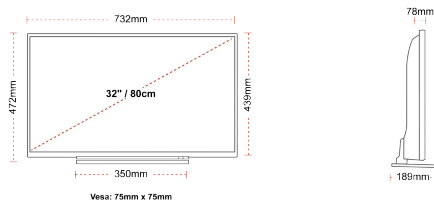

**CONNECTIONS**

**SIZE**

**DISPLAY**

|                         |                          |
|-------------------------|--------------------------|
| Screen Size (inch / cm) | 32" / 80cm               |
| Panel Type              | Direct Back Light (DLED) |
| Resolution              | FHD (1920 x 1080)        |
| Brightness              | 250                      |

**MECHANICAL**

|                               |                 |
|-------------------------------|-----------------|
| Boxed dimensions (mm)         | 795 X 128 X 530 |
| Dimensions with stand (mm)    | 732 x 189 x 472 |
| Dimensions without Stand (mm) | 732 x 78 x 439  |
| Gross Weight (kg)             | 7               |
| Net Weight (kg)               | 5               |
| VESA (Wall mount) WxH         | 75mm x 75mm     |
| Screw Size                    | M4              |