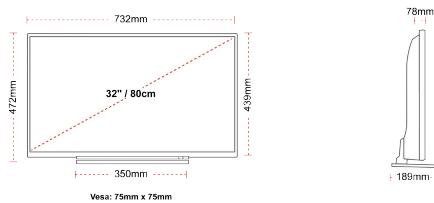

**CONNECTIONS**

**SIZE**

**DISPLAY**

Screen Size (inch / cm)	32" / 80cm
Panel Type	Direct Back Light (DLED)
Resolution	FHD (1920 x 1080)
Brightness	250

**SOUND**

Dolby Audio™	Yes
Audio Output Power (RMS)	2x6W
Speaker Type	Down Firing
Internal Subwoofer	No
DTS	Yes
Equalizer	5 band
Onkyo	No

**MECHANICAL**

Boxed dimensions (mm)	795 X 128 X 530
Dimensions with stand (mm)	732 x 189 x 472
Dimensions without Stand (mm)	732 x 78 x 439
Gross Weight (kg)	7
Net Weight (kg)	5
VESA (Wall mount) WxH	75mm x 75mm
Screw Size	M4