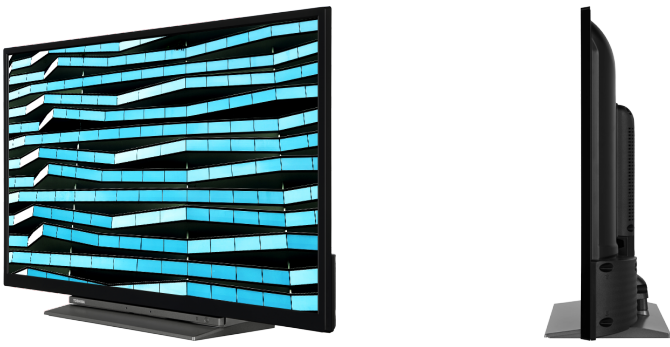

F

32kWh/1000

G

HDR

45kWh/1000

HIGHLIGHTS

- ⌕ Full HD
- ⌕ 3x HDMI, 1x USB
- ⌕ Smart TV
- ⌕ Internal WLAN & Bluetooth
- ⌕ Alexa Built-in
- ⌕ Works With Google