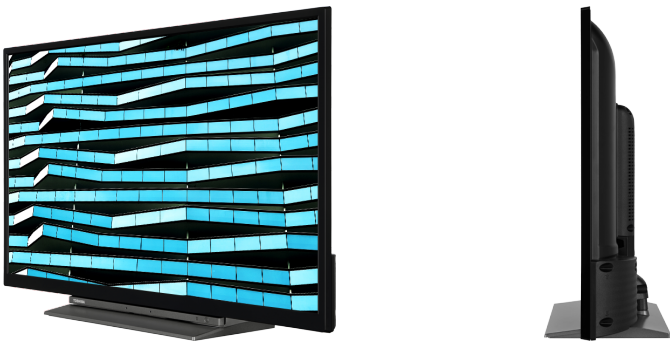

F
32kWh/1000

G
HDR
45kWh/1000

HIGHLIGHTS

- ⌵ Full HD
- ⌵ 3x HDMI, 1x USB
- ⌵ Smart TV
- ⌵ Internal WLAN & Bluetooth
- ⌵ Alexa Built-in
- ⌵ Works With Google