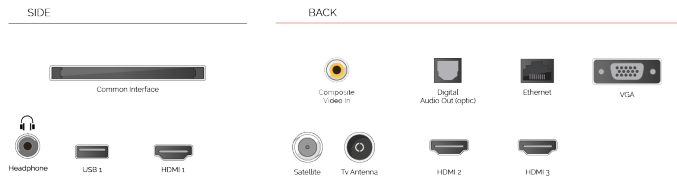

Discover the Netflix® button on your remote control to jump from one adventure to another.

**F**

32kWh/1000

**G**

**HDR**

45kWh/1000

**HIGHLIGHTS**

- ⌵ Full HD
- ⌵ 3x HDMI, 1x USB
- ⌵ Smart TV
- ⌵ Internal WLAN & Bluetooth
- ⌵ Alexa Built-in
- ⌵ Works With Google

**CONNECTIONS**

**SIZE**

**DISPLAY**

Screen Size (inch / cm)	32" / 80cm
Panel Type	Direct Back Light (DLED)
Resolution	FHD (1920 x 1080)
Brightness	250

**SOUND**

Dolby Audio™	Yes
Audio Output Power (RMS)	2x6W
Speaker Type	Down Firing
Internal Subwoofer	No
DTS	Yes
Equalizer	5 band
Onkyo	No