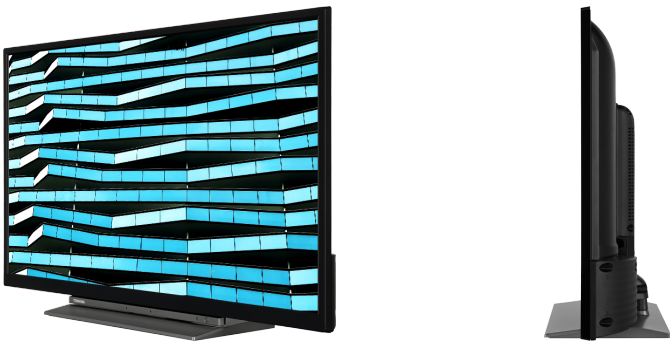

F

32kWh/1000

G

HDR

45kWh/1000

HIGHLIGHTS

- ⌵ Full HD
- ⌵ 3x HDMI, 1x USB
- ⌵ Smart TV
- ⌵ Internal WLAN & Bluetooth
- ⌵ Alexa Built-in
- ⌵ Works With Google