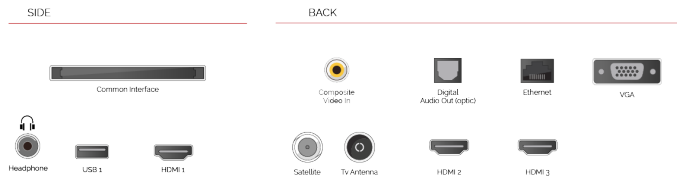

Discover the Netflix® button on your remote control to jump from one adventure to another.

**F**  
32kWh/1000

**G**  
**HDR**  
45kWh/1000

**HIGHLIGHTS**

- ⌵ Full HD
- ⌵ 3x HDMI, 1x USB
- ⌵ Smart TV
- ⌵ Internal WLAN & Bluetooth
- ⌵ Alexa Built-in
- ⌵ Works With Google

**CONNECTIONS**

**SIZE**

**DISPLAY**

|                         |                          |
|-------------------------|--------------------------|
| Screen Size (inch / cm) | 32" / 80cm               |
| Panel Type              | Direct Back Light (DLED) |
| Resolution              | FHD (1920 x 1080)        |
| Brightness              | 250                      |