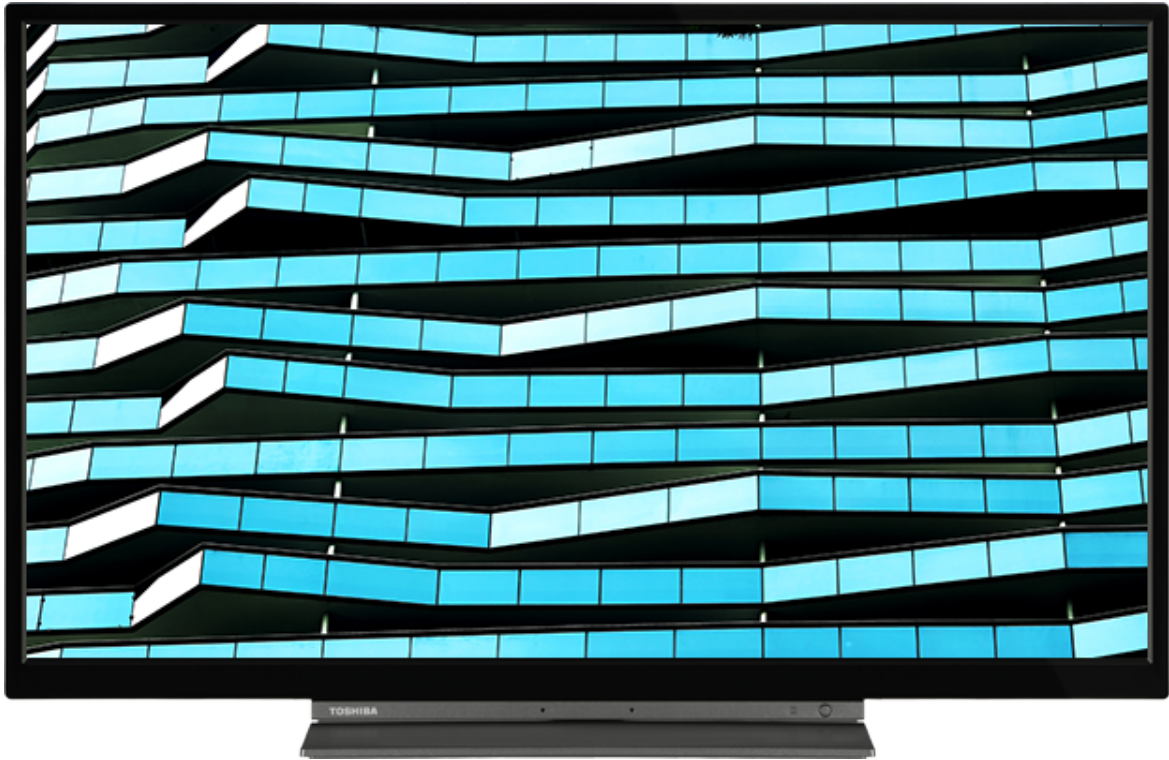

TOSHIBA

LK3C Series

32LK3C63DG

EAN: 5055862333532

 SMART TV  FULL HD  Dolby Audio  SCREEN SHARE  prime video

Bringing you more ways to access HDR content, our TVs not only support the standard HDR video format, HDR10, but also Hybrid Log Gamma or "HLG". This compatibility with HLG future-proofs our models, so that one day you will be able to watch HDR over the air broadcasts.

With the embedded microphone system on, your TV becomes an Alexa device itself. You can ask Alexa to change the channel, open apps, search for movies and shows, play music, and more

Proving how seriously we take your right to privacy, we have become the first TV brand to be certified and approved as secure by the Bavarian State Government.

CONNECTIONS

SIZE

DISPLAY

Screen Size (inch / cm)	32" / 80cm
Panel Type	Direct Back Light (DLED)
Resolution	FHD (1920 x 1080)
Brightness	250

SOUND

Dolby Audio™	Yes
Audio Output Power (RMS)	2x6W
Speaker Type	Down Firing
Internal Subwoofer	No
DTS	Yes
Equalizer	5 band
Onkyo	No