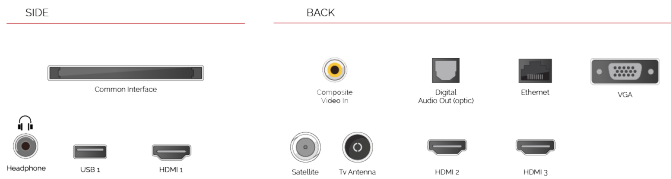

Discover the Netflix® button on your remote control to jump from one adventure to another.

F

32kWh/1000

G

HDR
 45kWh/1000

HIGHLIGHTS

- ⌵ Full HD
- ⌵ 3x HDMI, 1x USB
- ⌵ Smart TV
- ⌵ Internal WLAN & Bluetooth
- ⌵ Alexa Built-in
- ⌵ Works With Google

CONNECTIONS

SIZE

DISPLAY

Screen Size (inch / cm)	32" / 80cm
Panel Type	Direct Back Light (DLED)
Resolution	FHD (1920 x 1080)
Brightness	250

SOUND

Dolby Audio™	Yes
Audio Output Power (RMS)	2x6W
Speaker Type	Down Firing
Internal Subwoofer	No
DTS	Yes
Equalizer	5 band
Onkyo	No