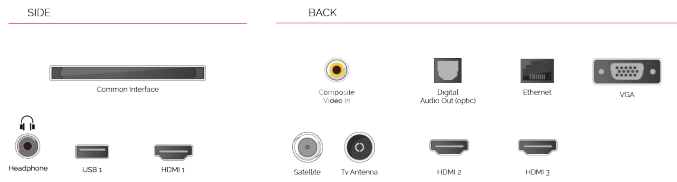

Discover the Netflix® button on your remote control to jump from one adventure to another.

F

32kWh/1000

G

HDR

45kWh/1000

HIGHLIGHTS

- ⌕ Full HD
- ⌕ 3x HDMI, 1x USB
- ⌕ Smart TV
- ⌕ Internal WLAN & Bluetooth
- ⌕ Alexa Built-in
- ⌕ Works With Google

CONNECTIONS

SIZE

DISPLAY

Screen Size (inch / cm)	32" / 80cm
Panel Type	Direct Back Light (DLED)
Resolution	FHD (1920 x 1080)
Brightness	250

SOUND

Dolby Audio™	Yes
Audio Output Power (RMS)	2x6W
Speaker Type	Down Firing
Internal Subwoofer	No
DTS	Yes
Equalizer	5 band
Onkyo	No