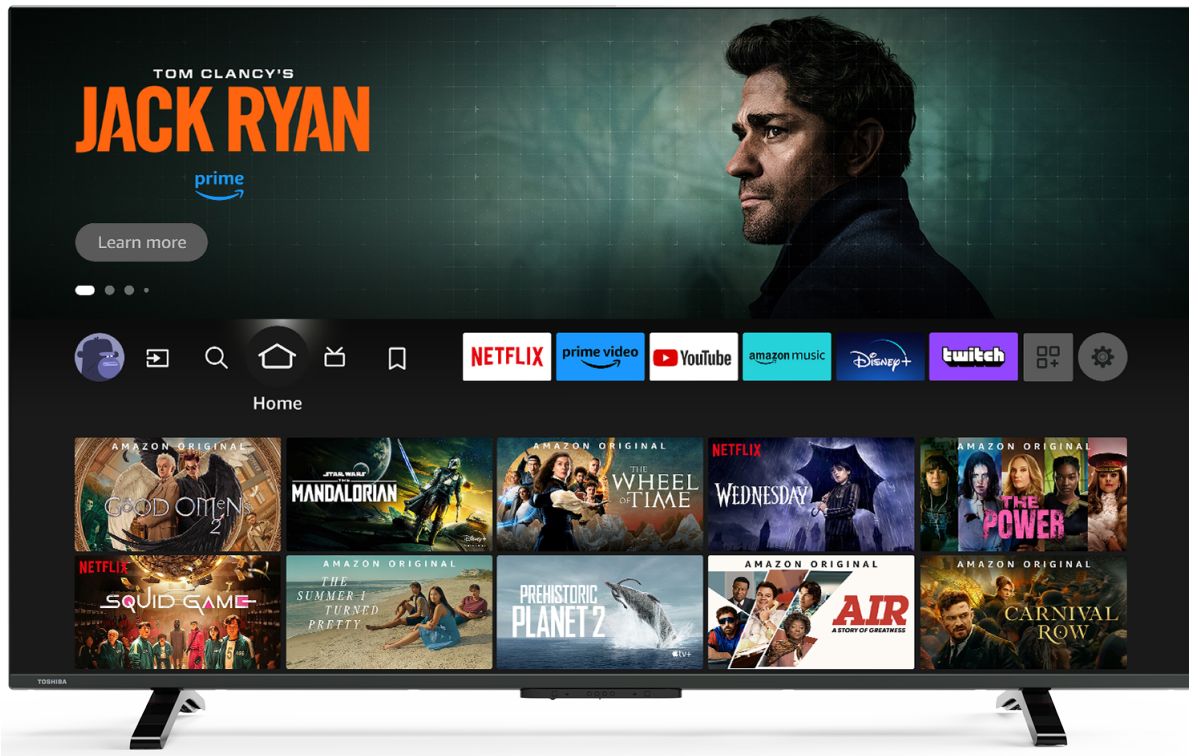

TOSHIBA

W/LF3F Series

32LF2F63DA

EAN: 4024862132286

TOSHIBA | firetv

prime video

NETFLIX

alexa | built-in

Everything you need to know about Disney+ Discover the greatest stories from Disney, Pixar, Marvel, Star Wars, National Geographic and Star, all in one place. Read on to discover even more reasons to love Disney+

prime video

Indulge your appetite for high-quality home entertainment. Enjoy countless movies and TV shows as well as award-winning Prime Originals.

NETFLIX

Discover the Netflix® button on your remote control to jump from one adventure to another.

alexa | built-in

With the embedded microphone system on, your TV becomes an Alexa device itself. You can ask Alexa to change the channel, open apps, search for movies and shows, play music, and more

Enhances the contrast of an image by optimising the darker and brighter regions to create a more realistic image.