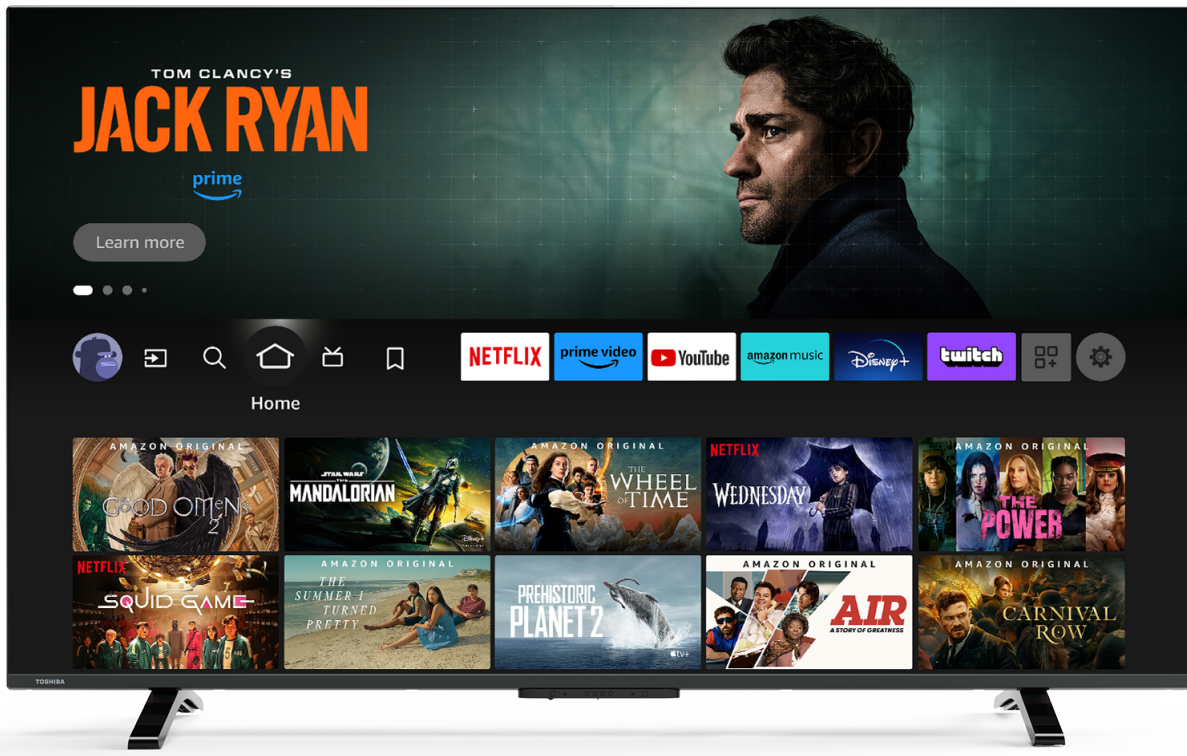

TOSHIBA

W/LF3F Series

32LF2F63DA

EAN: 4024862132286

TOSHIBA | firetv

NETFLIX

Everything you need to know about Disney+ Discover the greatest stories from Disney, Pixar, Marvel, Star Wars, National Geographic and Star, all in one place. Read on to discover even more reasons to love Disney+

Indulge your appetite for high-quality home entertainment. Enjoy countless movies and TV shows as well as award-winning Prime Originals.

NETFLIX

Discover the Netflix® button on your remote control to jump from one adventure to another.

With the embedded microphone system on, your TV becomes an Alexa device itself. You can ask Alexa to change the channel, open apps, search for movies and shows, play music, and more

Enhances the contrast of an image by optimising the darker and brighter regions to create a more realistic image.

Automatically up-scales non 4K content so you can experience your favourite movies and TV shows in the highest resolution.

See what the world is watching -- from the hottest music videos to what's popular in gaming, fitness, movies, shows, news, learning and more.