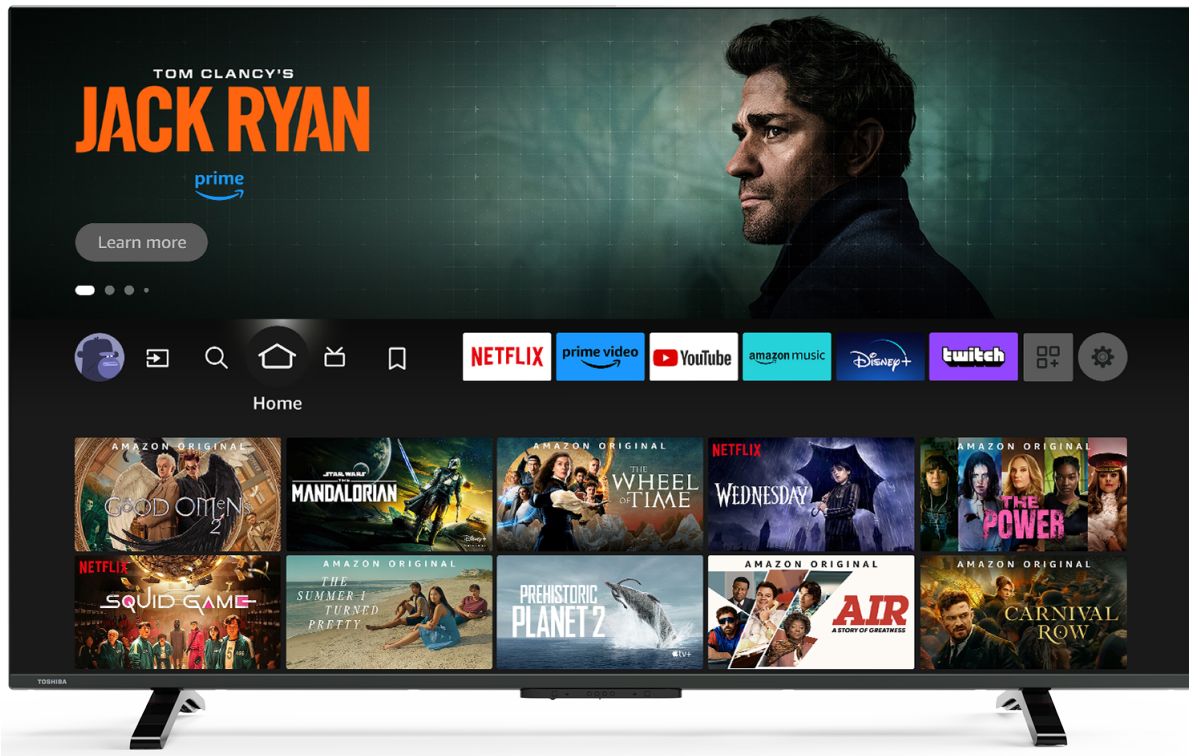

TOSHIBA

W/LF3F Series

32LF2F63DA

EAN: 4024862132286

TOSHIBA | firetv

prime video

NETFLIX

TRU MICRODIMMING

TRU RESOLUTION

alexa | built-in

Everything you need to know about Disney+ Discover the greatest stories from Disney, Pixar, Marvel, Star Wars, National Geographic and Star, all in one place. Read on to discover even more reasons to love Disney+

prime video

Indulge your appetite for high-quality home entertainment. Enjoy countless movies and TV shows as well as award-winning Prime Originals.

NETFLIX

Discover the Netflix® button on your remote control to jump from one adventure to another.

alexa | built-in

With the embedded microphone system on, your TV becomes an Alexa device itself. You can ask Alexa to change the channel, open apps, search for movies and shows, play music, and more

TRU MICRODIMMING