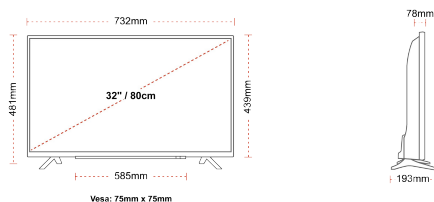

DISPLAY

Screen Size (inch / cm)	32" / 80cm
Panel Type	DLED
Resolution	FHD (1920 x 1080)
Brightness	250

SOUND

Dolby Audio™	Yes
Audio Output Power (RMS)	2x6W
Speaker Type	Down Firing
Internal Subwoofer	No
Sound Modes	Music, Movie, Speech, Classic, Flat, User
DTS	No
Equalizer	5 band
Onkyo	No

MECHANICAL

Boxed dimensions (mm)	795 x 128 x 530
Dimensions with stand (mm)	732 x 193 x 481
Dimensions without Stand (mm)	732 x 78 x 439
Gross Weight (kg)	7,0
Net Weight (kg)	4,7
VESA (Wall mount) WxH	75mm x 75mm
Screw Size	M4