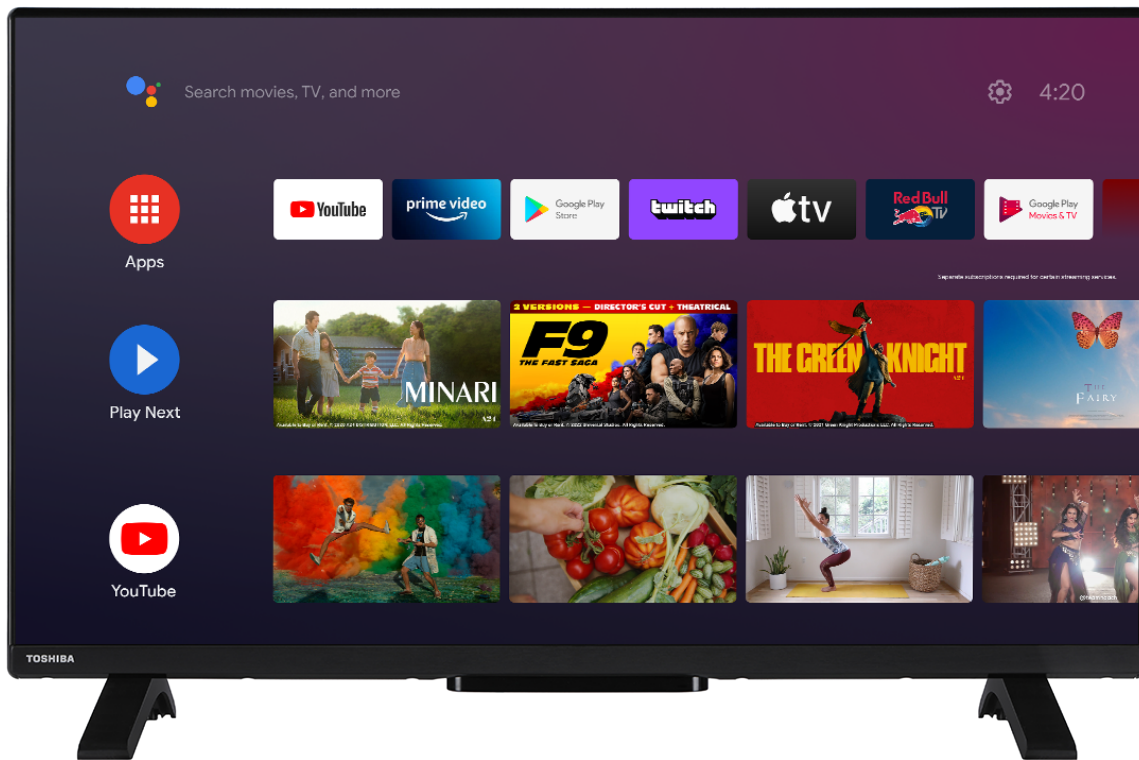

TOSHIBA

WA/LA23 Series

32LA2363DG

EAN: 4024862132163

androidtv

HDR 10
HYBRID
LOG GAMMA

Disney+

prime video

NETFLIX

Google Play

Google Play
Movies & TV

Chromecast
built-in

Ok Google

NETFLIX

Discover the Netflix® button on your remote control to jump from one adventure to another.

prime video

Indulge your appetite for high-quality home entertainment. Enjoy countless movies and TV shows as well as award-winning Prime Originals.

Dolby Audio

Experience the kind of audio that you would normally expect to hear in a movie theatre. Enjoy authentic-sounding dialogue and hear more of the on-screen action thanks to Dolby Audio™.