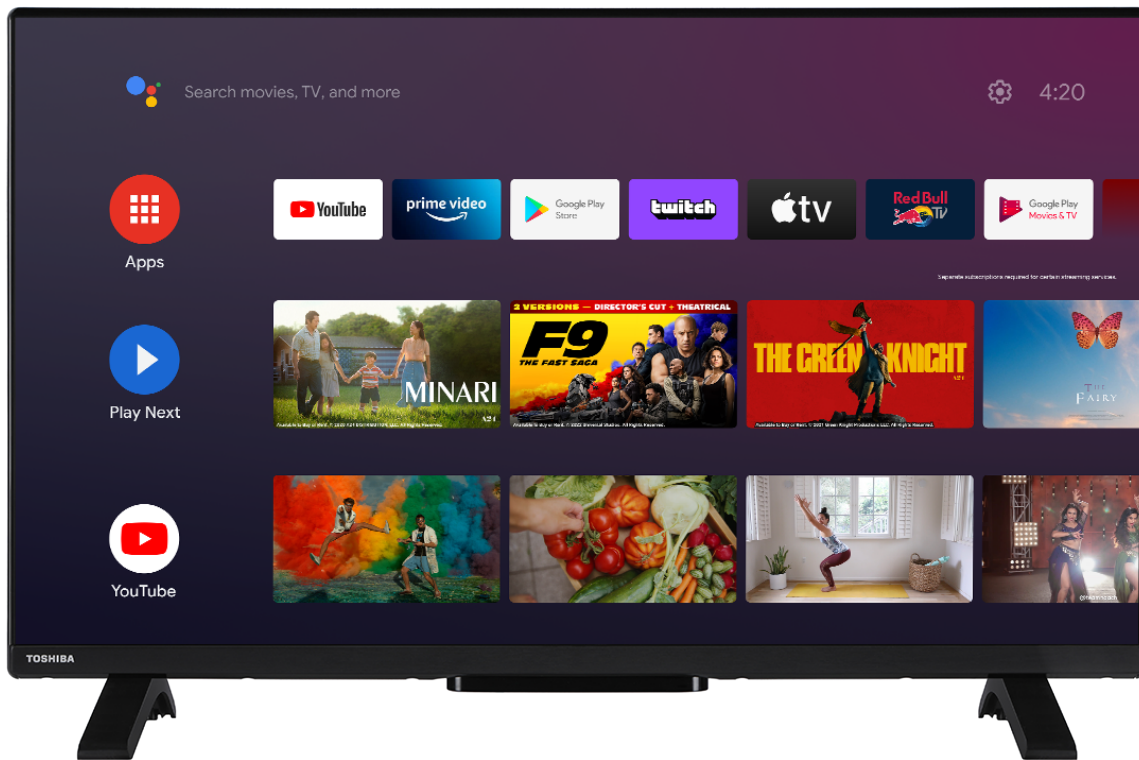

TOSHIBA

WA/LA23 Series

32LA2363DG

EAN: 4024862132163

androidtv

HDR 10
HYBRID
LOG GAMMA

Disney+

prime video

NETFLIX

Google Play

Google Play
Movies & TV

Chromecast
built-in

Ok Google

NETFLIX

Discover the Netflix® button on your remote control to jump from one adventure to another.

prime video

Indulge your appetite for high-quality home entertainment. Enjoy countless movies and TV shows as well as award-winning Prime Originals.

Dolby Audio

Experience the kind of audio that you would normally expect to hear in a movie theatre. Enjoy authentic-sounding dialogue and hear more of the on-screen action thanks to Dolby Audio™.

TRU
MICRO DIMMING

Enhances the contrast of an image by optimising the darker and brighter regions to create a more realistic image.

TRU
RESOLUTION

Automatically up-scales non 4K content so you can experience your favourite movies and TV shows in the highest resolution.

Google Play

Google Play is your entertainment unbound. It brings together all of the entertainment you love and helps you explore it in new ways, anytime, anywhere.

androidtv

Explore thousands of movies, shows, games and get answers to your questions on the big screen with Android TV and Google Voice Assistant. Plus, with Chromecast built-in, simply cast movie, shows and photos from all your family's devices.

1080p FULL HD

Discover picture perfect on-screen imagery with a Toshiba Full HD TV. With a 1080p screen resolution, you can enjoy pinpoint sharp clarity as well as incredible image detail and vibrancy of colour.