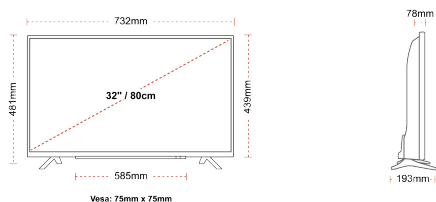

DISPLAY

Screen Size (inch / cm)	32" / 80cm
Panel Type	Direct Back Light (DLED)
Resolution	FHD (1920 x 1080)
Brightness	250

SOUND

Dolby Audio™	Yes
Audio Output Power (RMS)	2x6W
Speaker Type	Down Firing
Internal Subwoofer	No
Sound Modes	Music, Movie, Speech, Classic, Flat, User
DTS	No
Equalizer	5 band
Onkyo	No

ACCESSORIES

Remote Control	Yes
Remote Control Battery	Yes
Quick Start Guide	Yes
Small Remote Control	No

VIDEO

Wide Color Gamut	No
HDR	Yes
Picture Modes	Dynamic, Game, Sports, Cinema, Natural, User
Dolby Vision HDR	No
TRU Flow	No
TRU Resolution	No
TRU Micro Dimming	No

TUNER / BROADCASTING

HEVC (H.265) Decoder	Yes
Tuner Type	HD DVB-T2/C/S2
UHD from Satellite	No
Dual Tuner	No
Electronic Program Guide (EPG)	Yes
Auto Search	Yes
Program Storage Capacity (Analog)	200
Program Storage Capacity (Digital S/S2)	10000
Program Storage Capacity (Digital T/T2/C)	1000+1000

CONNECTIONS

CI+	Yes
HDMI™	3 HDMI
USB	2 USB
Component (YPbPr) in	via VGA
Composite Video/Audio in	Yes
Scart	No
Ethernet	Yes
Headphone Out	Yes
Antenna Input	Yes
VGA (PC in - D-Sub15)	Yes

SMART TV FEATURES

HBBTV ver 2.0.2	Yes
Audio-Video Sharing (AVS)	No
Smart Portal	Android TV
Toshiba TV Smart Center	No
Web Browser	No
Netflix	Yes
YouTube™	Yes
Bluetooth	Yes
Screen Mirroring	Chromecast
Prime Video	Yes
Google Assistant	Google Assistant
Amazon Alexa	No

MECHANICAL

Boxed dimensions (mm)	795 x 128 x 530
Dimensions with stand (mm)	732 x 193 x 481
Dimensions without Stand (mm)	732 x 78 x 439
Gross Weight (kg)	7
Net Weight (kg)	4,7
VESA (Wall mount) WxH	75mm x 75mm
Screw Size	M4

POWER / ENERGY

Stand-By Energy Consumption (Average)	<0.5W
Working Voltage - Frequency	220-240V AC
12V TV (Mobile TV)	No