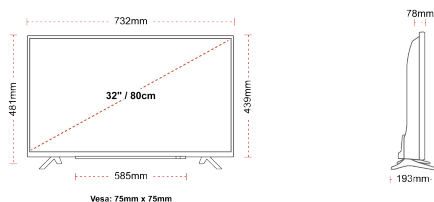

HIGHLIGHTS

- ⊗ Android TV
- ⊗ Google Assistant
- ⊗ Chromecast Built in
- ⊗ Google Play Store
- ⊗ 3x HDMI, 2x USB
- ⊗ Internal WLAN & Bluetooth

CONNECTIONS

SIZE

DISPLAY

Screen Size (inch / cm)	32" / 80cm
Panel Type	Direct Back Light (DLED)
Resolution	FHD (1920 x 1080)
Brightness	250

MECHANICAL

Boxed dimensions (mm)	795 x 128 x 530
Dimensions with stand (mm)	732 x 193 x 481
Dimensions without Stand (mm)	732 x 78 x 439
Gross Weight (kg)	7
Net Weight (kg)	4,7
VESA (Wall mount) WxH	75mm x 75mm
Screw Size	M4