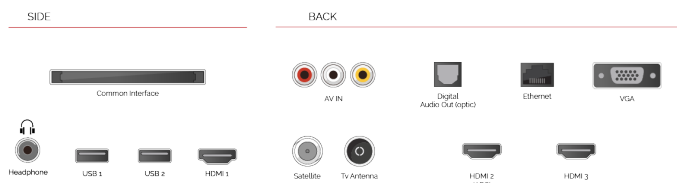

CONNECTIONS

SIZE