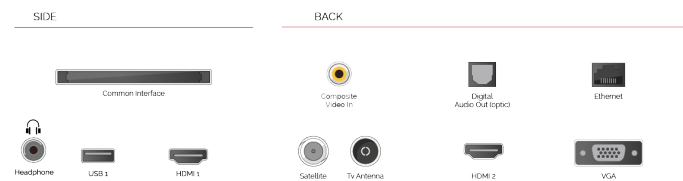

alexa

Talk to Alexa via an Amazon Echo or Echo Dot and control your Toshiba Smart TV with nothing but the sound of your voice.

HDR 10

Bringing you more ways to access HDR content, our TVs support the standard HDR video format, HDR10.

F

32kWh/1000

G

HDR
 45kWh/1000

HIGHLIGHTS

- ⌵ Full HD
- ⌵ 2 HDMI - 1 USB
- ⌵ Smart TV
- ⌵ Internal WLAN
- ⌵ Alexa
- ⌵ Works With Google

CONNECTIONS

SIZE

DISPLAY

Screen Size (inch / cm)	32" / 80cm
Panel Type	Direct Back Light (DLED)
Resolution	FHD (1920 x 1080)
Brightness	250

SOUND

Dolby Audio™	Yes
Audio Output Power (RMS)	2x6W
Speaker Type	Down Firing
Internal Subwoofer	No
DTS	No
Equalizer	5 band
Onkyo	No