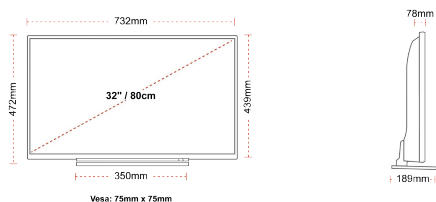

F

32kWh/1000

G

HDR
 45kWh/1000

HIGHLIGHTS

- ⌵ Full HD
- ⌵ 2 HDMI - 1 USB
- ⌵ Smart TV
- ⌵ Internal WLAN
- ⌵ Alexa
- ⌵ Works With Google

CONNECTIONS

SIZE

DISPLAY

Screen Size (inch / cm)	32" / 80cm
Panel Type	Direct Back Light (DLED)
Resolution	FHD (1920 x 1080)
Brightness	250

SOUND

Dolby Audio™	Yes
Audio Output Power (RMS)	2x6W
Speaker Type	Down Firing
Internal Subwoofer	No
DTS	No
Equalizer	5 band
Onkyo	No

MECHANICAL

Boxed dimensions (mm)	795 X 128 X 530
Dimensions with stand (mm)	732 x 189 x 472
Dimensions without Stand (mm)	732 x 78 x 439
Gross Weight (kg)	7
Net Weight (kg)	5
VESA (Wall mount) WxH	75mm x 75mm
Screw Size	M4