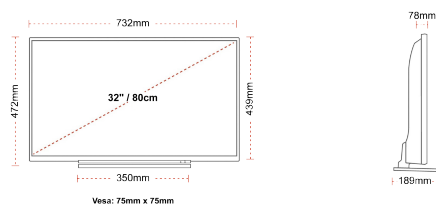

F

32kWh/1000

G

HDR
 45kWh/1000

HIGHLIGHTS

- ⌵ Full HD
- ⌵ 2 HDMI - 1 USB
- ⌵ Smart TV
- ⌵ Internal WLAN
- ⌵ Alexa
- ⌵ Works With Google

CONNECTIONS

SIZE

DISPLAY

Screen Size (inch / cm)	32" / 80cm
Panel Type	Direct Back Light (DLED)
Resolution	FHD (1920 x 1080)
Brightness	250

SOUND

Dolby Audio™	Yes
Audio Output Power (RMS)	2x6W
Speaker Type	Down Firing
Internal Subwoofer	No
DTS	No
Equalizer	5 band
Onkyo	No

MECHANICAL

Boxed dimensions (mm)	795 X 128 X 530
Dimensions with stand (mm)	732 x 189 x 472
Dimensions without Stand (mm)	732 x 78 x 439
Gross Weight (kg)	7
Net Weight (kg)	5
VESA (Wall mount) WxH	75mm x 75mm
Screw Size	M4