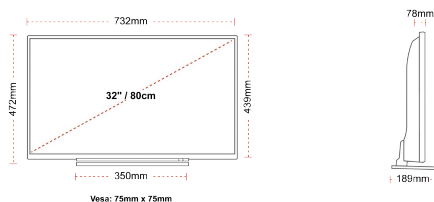

F

32kWh/1000

G

HDR
 45kWh/1000

HIGHLIGHTS

- ⌵ Full HD
- ⌵ 2 HDMI - 1 USB
- ⌵ Smart TV
- ⌵ Internal WLAN
- ⌵ Alexa
- ⌵ Works With Google

CONNECTIONS

SIZE

DISPLAY

Screen Size (inch / cm)	32" / 80cm
Panel Type	Direct Back Light (DLED)
Resolution	FHD (1920 x 1080)
Brightness	250

SOUND

Dolby Audio™	Yes
Audio Output Power (RMS)	2x6W
Speaker Type	Down Firing
Internal Subwoofer	No
DTS	No
Equalizer	5 band
Onkyo	No

MECHANICAL

Boxed dimensions (mm)	795 X 128 X 530
Dimensions with stand (mm)	732 x 189 x 472
Dimensions without Stand (mm)	732 x 78 x 439
Gross Weight (kg)	7
Net Weight (kg)	5
VESA (Wall mount) WxH	75mm x 75mm
Screw Size	M4