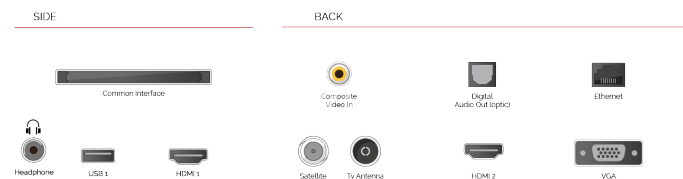

alexa

Talk to Alexa via an Amazon Echo or Echo Dot and control your Toshiba Smart TV with nothing but the sound of your voice.

HDR 10

Bringing you more ways to access HDR content, our TVs support the standard HDR video format, HDR10.

F

32kWh/1000

G

HDR
 45kWh/1000

HIGHLIGHTS

- ⌵ Full HD
- ⌵ 2 HDMI - 1 USB
- ⌵ Smart TV
- ⌵ Internal WLAN
- ⌵ Alexa
- ⌵ Works With Google

CONNECTIONS

SIZE

DISPLAY

Screen Size (inch / cm)	32" / 80cm
Panel Type	Direct Back Light (DLED)
Resolution	FHD (1920 x 1080)
Brightness	250

SOUND

Dolby Audio™	Yes
Audio Output Power (RMS)	2x6W
Speaker Type	Down Firing
Internal Subwoofer	No
DTS	No
Equalizer	5 band
Onkyo	No