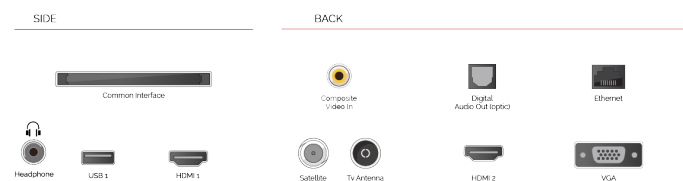

works with alexa

Talk to Alexa via an Amazon Echo or Echo Dot and control your Toshiba Smart TV with nothing but the sound of your voice.

 HDR 10

Bringing you more ways to access HDR content, our TVs support the standard HDR video format, HDR10.

F

32kWh/1000

G

HDR
 45kWh/1000

HIGHLIGHTS

- ⊗ Full HD
- ⊗ 2 HDMI - 1 USB
- ⊗ Smart TV
- ⊗ Internal WLAN
- ⊗ Alexa
- ⊗ Works With Google

CONNECTIONS

SIZE

DISPLAY

Screen Size (inch / cm)	32" / 80cm
Panel Type	Direct Back Light (DLED)
Resolution	FHD (1920 x 1080)
Brightness	250

SOUND

Dolby Audio™	Yes
Audio Output Power (RMS)	2x6W
Speaker Type	Down Firing
Internal Subwoofer	No
DTS	No
Equalizer	5 band
Onkyo	No