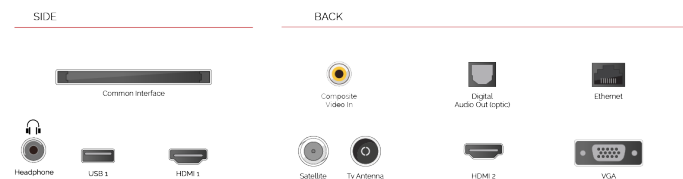

 **works with alexa**

Talk to Alexa via an Amazon Echo or Echo Dot and control your Toshiba Smart TV with nothing but the sound of your voice.

 **H D R 1 0**

Bringing you more ways to access HDR content, our TVs support the standard HDR video format, HDR10.

F

32kWh/1000

G

HDR
 45kWh/1000

HIGHLIGHTS

- ⌕ Full HD
- ⌕ 2 HDMI - 1 USB
- ⌕ Smart TV
- ⌕ Internal WLAN
- ⌕ Alexa
- ⌕ Works With Google

CONNECTIONS

SIZE

DISPLAY

Screen Size (inch / cm)	32" / 80cm
Panel Type	Direct Back Light (DLED)
Resolution	FHD (1920 x 1080)
Brightness	250

SOUND

Dolby Audio™	Yes
Audio Output Power (RMS)	2x6W
Speaker Type	Down Firing
Internal Subwoofer	No
DTS	No
Equalizer	5 band
Onkyo	No