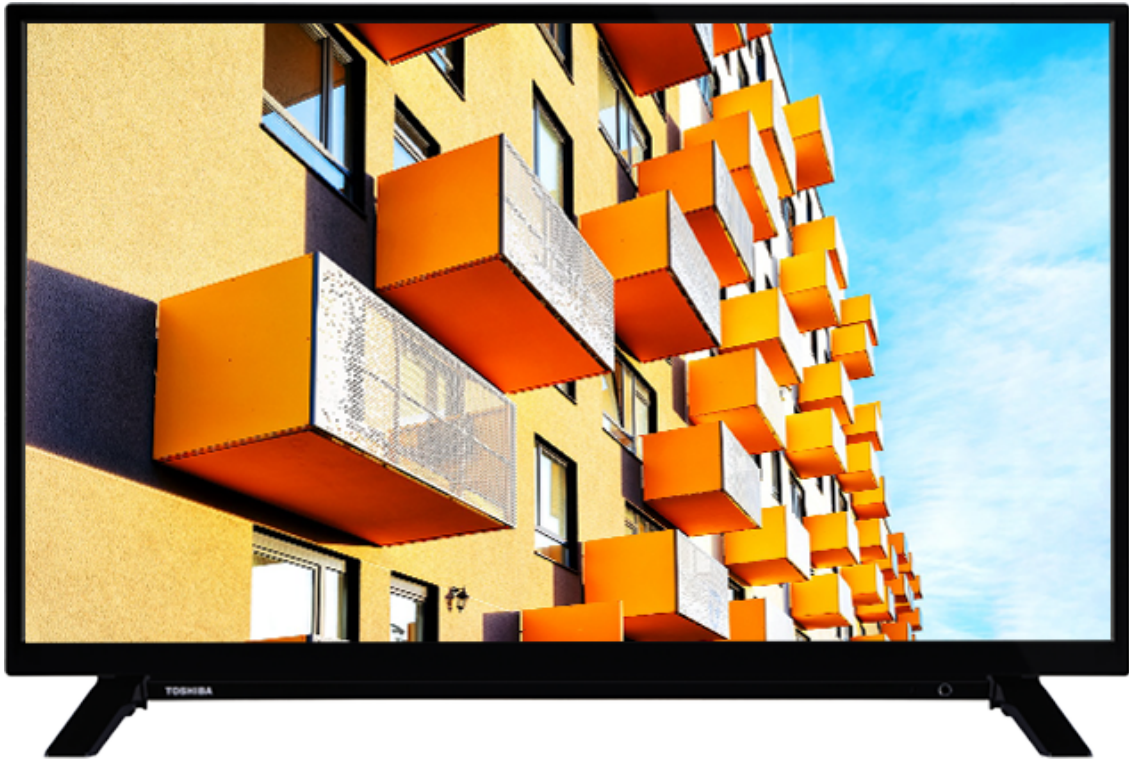

# TOSHIBA

## W/L21 Series

32L2163DG

EAN: 5055862333365

 **SECURE**  
SMART TV

**NETFLIX**

 **prime video**

 **YouTube**

 **SCREEN SHARE**

 **H D R 1 0**  **Dolby Audio**

 **FULL HD**

Discover picture perfect on-screen imagery with a Toshiba Full HD TV. With a 1080p screen resolution, you can enjoy pinpoint sharp clarity as well as incredible image detail and vibrancy of colour.

## DISPLAY

Screen Size (inch / cm)	32" / 80cm
Panel Type	Direct Back Light (DLED)
Resolution	FHD (1920 x 1080)
Brightness	250