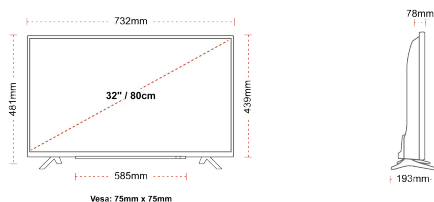

F

32kWh/1000

G

HDR
 45kWh/1000

HIGHLIGHTS

- ⌕ Full HD
- ⌕ 2 HDMI - 1 USB
- ⌕ Smart TV
- ⌕ Internal WLAN
- ⌕ Alexa
- ⌕ Works With Google

CONNECTIONS

SIZE

DISPLAY

Screen Size (inch / cm)	32" / 80cm
Panel Type	Direct Back Light (DLED)
Resolution	FHD (1920 x 1080)
Brightness	250

SOUND

Dolby Audio™	Yes
Audio Output Power (RMS)	2x6W
Speaker Type	Down Firing
Internal Subwoofer	No
DTS	No
Equalizer	5 band
Onkyo	No

MECHANICAL

Boxed dimensions (mm)	795 X 128 X 530
Dimensions with stand (mm)	732 x 193 x 481
Dimensions without Stand (mm)	732 x 78 x 439
Gross Weight (kg)	7
Net Weight (kg)	4,7
VESA (Wall mount) WxH	75mm x 75mm
Screw Size	M4