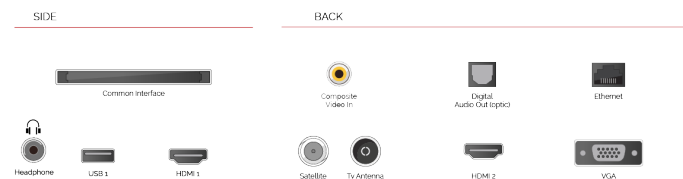

works with alexa

Talk to Alexa via an Amazon Echo or Echo Dot and control your Toshiba Smart TV with nothing but the sound of your voice.

 **H D R 1 0**

Bringing you more ways to access HDR content, our TVs support the standard HDR video format, HDR10.

F

32kWh/1000

G

HDR
 45kWh/1000

HIGHLIGHTS

- ⌕ Full HD
- ⌕ 2 HDMI - 1 USB
- ⌕ Smart TV
- ⌕ Internal WLAN
- ⌕ Alexa
- ⌕ Works With Google

CONNECTIONS

SIZE

DISPLAY

Screen Size (inch / cm)	32" / 80cm
Panel Type	Direct Back Light (DLED)
Resolution	FHD (1920 x 1080)
Brightness	250

SOUND

Dolby Audio™	Yes
Audio Output Power (RMS)	2x6W
Speaker Type	Down Firing
Internal Subwoofer	No
DTS	No
Equalizer	5 band
Onkyo	No