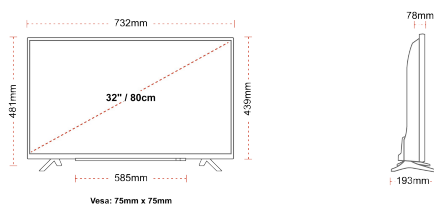

## SIZE

## DISPLAY

Screen Size (inch / cm)	32" / 80cm
Panel Type	Direct Back Light (DLED)
Resolution	FHD (1920 x 1080)
Brightness	250

## MECHANICAL

Boxed dimensions (mm)	795 X 128 X 530
Dimensions with stand (mm)	732 x 193 x 481
Dimensions without Stand (mm)	732 x 78 x 439
Gross Weight (kg)	7
Net Weight (kg)	4,7
VESA (Wall mount) WxH	75mm x 75mm
Screw Size	M4