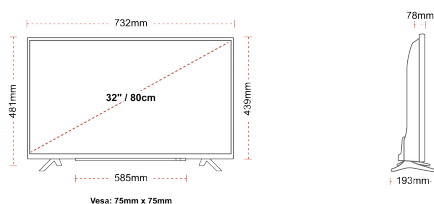

F

32kWh/1000

G

HDR
 45kWh/1000

HIGHLIGHTS

- ⌕ Full HD
- ⌕ 2 HDMI - 1 USB
- ⌕ Smart TV
- ⌕ Internal WLAN
- ⌕ Alexa
- ⌕ Works With Google

CONNECTIONS

SIZE

DISPLAY

Screen Size (inch / cm)	32" / 80cm
Panel Type	Direct Back Light (DLED)
Resolution	FHD (1920 x 1080)
Brightness	250

SOUND

Dolby Audio™	Yes
Audio Output Power (RMS)	2x6W
Speaker Type	Down Firing
Internal Subwoofer	No
DTS	No
Equalizer	5 band
Onkyo	No

MECHANICAL

Boxed dimensions (mm)	795 X 128 X 530
Dimensions with stand (mm)	732 x 193 x 481
Dimensions without Stand (mm)	732 x 78 x 439
Gross Weight (kg)	7
Net Weight (kg)	4,7
VESA (Wall mount) WxH	75mm x 75mm
Screw Size	M4