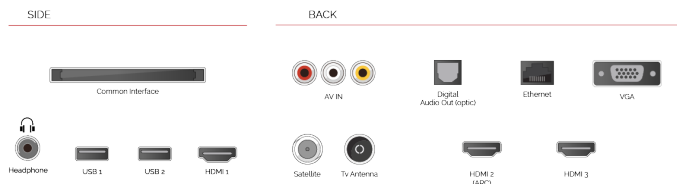

**SIZE**

**DISPLAY**

Screen Size (inch / cm)	32" / 80cm
Panel Type	DLED
Resolution	HD Ready (1366 x 768)
Brightness	250

**SOUND**

Dolby Audio™	Yes
Audio Output Power (RMS)	2x6W
Speaker Type	Down Firing
Internal Subwoofer	No
Sound Modes	Music, Movie, Speech, Classic, Flat, User
DTS	No
Equalizer	5 band
Onkyo	No