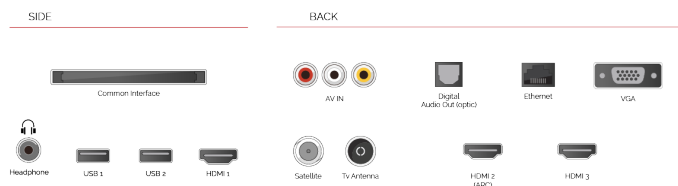

**SIZE**

**DISPLAY**

Screen Size (inch / cm)	32" / 80cm
Panel Type	DLED
Resolution	HD Ready (1366 x 768)
Brightness	250

**SOUND**

Dolby Audio™	Yes
Audio Output Power (RMS)	2x6W
Speaker Type	Down Firing
Internal Subwoofer	No
Sound Modes	Music, Movie, Speech, Classic, Flat, User
DTS	No
Equalizer	5 band
Onkyo	No