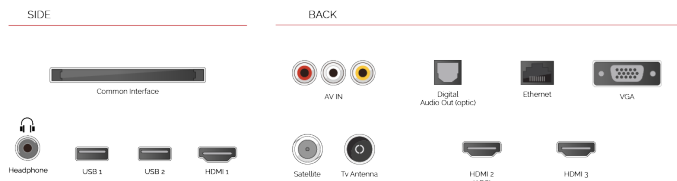

**SIZE**

**DISPLAY**

Screen Size (inch / cm)	32" / 80cm
Panel Type	DLED
Resolution	HD Ready (1366 x 768)
Brightness	250

**SOUND**

Dolby Audio™	Yes
Audio Output Power (RMS)	2x6W
Speaker Type	Down Firing
Internal Subwoofer	No
Sound Modes	Music, Movie, Speech, Classic, Flat, User
DTS	No
Equalizer	5 band
Onkyo	No