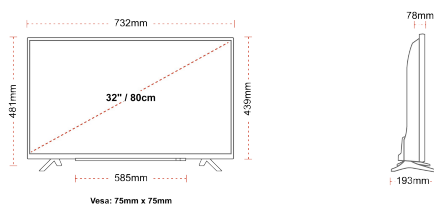

DISPLAY

Screen Size (inch / cm)	32" / 80cm
Panel Type	DLED
Resolution	HD Ready (1366 x 768)
Brightness	250

SOUND

Dolby Audio™	Yes
Audio Output Power (RMS)	2x6W
Speaker Type	Down Firing
Internal Subwoofer	No
Sound Modes	Music, Movie, Speech, Classic, Flat, User
DTS	No
Equalizer	5 band
Onkyo	No

ACCESSORIES

Remote Control	Yes
Remote Control Battery	Yes
Quick Start Guide	Yes
Small Remote Control	No
RC Bluetooth Support	Yes

VIDEO

Wide Color Gamut	No
HDR	Yes
Picture Modes	Dynamic, Game, Sports, Cinema, Natural, User
Dolby Vision HDR	No
TRU Flow	No
TRU Resolution	No
TRU Micro Dimming	No

TUNER / BROADCASTING

HEVC (H.265) Decoder	Yes
Tuner Type	HD DVB-T2/C/S2
UHD from Satellite	No
Dual Tuner	No
Electronic Program Guide (EPG)	Yes
Auto Search	Yes
Program Storage Capacity (Analog)	200
Program Storage Capacity (Digital S/S2)	10000
Program Storage Capacity (Digital T/T2/C)	1000

CONNECTIONS

CI+	Yes
HDMI™	3 HDMI
USB	2 USB
Component (YPbPr) in	via VGA
Composite Video/Audio in	Yes
Scart	No
Ethernet	Yes
Headphone Out	Yes
Antenna Input	Yes
VGA (PC in - D-Sub15)	Yes

SMART TV FEATURES

HBBTV ver 2.0.2	Yes
Audio-Video Sharing (AVS)	No
Smart Portal	Android TV
Toshiba TV Smart Center	No
Web Browser	No
Netflix	Yes
YouTube™	Yes
Bluetooth	Yes
Screen Mirroring	Chromecast
Prime Video	Yes
Google Assistant	Yes
Amazon Alexa	No

MECHANICAL

Boxed dimensions (mm)	795 x 128 x 530
Dimensions with stand (mm)	732 x 193 x 481
Dimensions without Stand (mm)	732 x 78 x 439
Gross Weight (kg)	7,0
Net Weight (kg)	4,7
VESA (Wall mount) WxH	75mm x 75mm
Screw Size	M4

POWER / ENERGY

Stand-By Energy Consumption (Average)	<0.5W
Working Voltage - Frequency	220-240V AC
12V TV (Mobile TV)	No