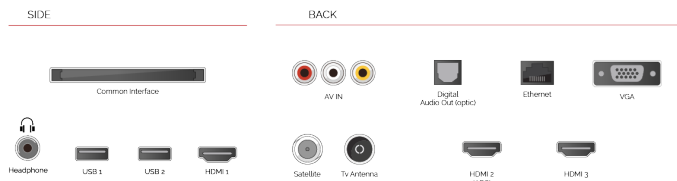

32kWh/1000

**HIGHLIGHTS**

- ⊗ Android TV
- ⊗ Google Assistant
- ⊗ Chromecast Built in
- ⊗ Google Play Store
- ⊗ 3x HDMI, 2x USB
- ⊗ Internal WLAN & Bluetooth

**CONNECTIONS**

**SIZE**

**DISPLAY**

Screen Size (inch / cm)	32" / 80cm
Panel Type	DLED
Resolution	FHD (1920 x 1080)
Brightness	250