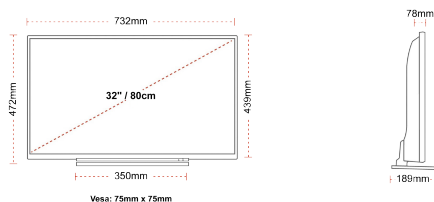

32kWh/1000

**HIGHLIGHTS**

- ⊗ Android TV
- ⊗ Google Assistant
- ⊗ Chromecast Built in
- ⊗ Google Play Store
- ⊗ 3x HDMI, 2x USB
- ⊗ Internal WLAN & Bluetooth

**CONNECTIONS**

**SIZE**

**DISPLAY**

Screen Size (inch / cm)	32" / 80cm
Panel Type	DLED
Resolution	FHD (1920 x 1080)
Brightness	250

**MECHANICAL**

Boxed dimensions (mm)	795 x 128 x 530
Dimensions with stand (mm)	732 x 189 x 472
Dimensions without Stand (mm)	732 x 78 x 439
Gross Weight (kg)	7
Net Weight (kg)	5
VESA (Wall mount) WxH	75mm x 75mm
Screw Size	M4