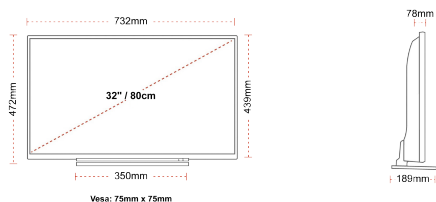

CONNECTIONS

SIZE

DISPLAY

Screen Size (inch / cm)	32" / 80cm
Panel Type	DLED
Resolution	FHD (1920 x 1080)
Brightness	250

SOUND

Dolby Audio™	Yes
Audio Output Power (RMS)	2x6W
Speaker Type	Down Firing
Internal Subwoofer	No
Sound Modes	Music, Movie, Speech, Classic, Flat, User
DTS	No
Equalizer	5 band
Onkyo	No

MECHANICAL

Boxed dimensions (mm)	795 x 128 x 530
Dimensions with stand (mm)	732 x 189 x 472
Dimensions without Stand (mm)	732 x 78 x 439
Gross Weight (kg)	7
Net Weight (kg)	5
VESA (Wall mount) WxH	75mm x 75mm
Screw Size	M4