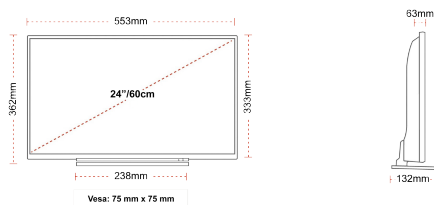

F
22kWh/1000

G
HDR
32kWh/1000

HIGHLIGHTS

- ⌵ HD Ready
- ⌵ Mobile TV
- ⌵ Smart TV
- ⌵ Internal WLAN & Bluetooth
- ⌵ Alexa
- ⌵ Works With Google

CONNECTIONS

SIZE

DISPLAY

Screen Size (inch / cm)	24" / 60cm
Panel Type	Edge LED (ELED)
Resolution	HD Ready (1366 x 768)
Brightness	220

MECHANICAL

Boxed dimensions (mm)	625 x 110 x 460
Dimensions with stand (mm)	553 x 132 x 362
Dimensions without Stand (mm)	553 x 63 x 333
Gross Weight (kg)	6
Net Weight (kg)	3,4
VESA (Wall mount) WxH	75mm x 75mm
Screw Size	M4