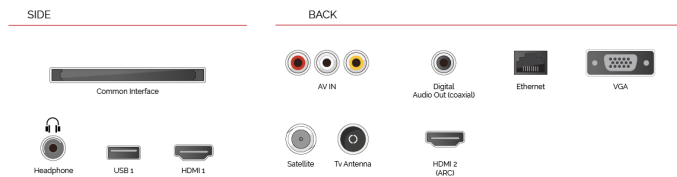

 alexa

Talk to Alexa via an Amazon Echo or Echo Dot and control your Toshiba Smart TV with nothing but the sound of your voice.

 HDR 10

Bringing you more ways to access HDR content, our TVs support the standard HDR video format, HDR10.

F
22kWh/1000

G
HDR
32kWh/1000

HIGHLIGHTS

- ⌕ HD Ready
- ⌕ Mobile TV
- ⌕ Smart TV
- ⌕ Internal WLAN & Bluetooth
- ⌕ Alexa
- ⌕ Works With Google

CONNECTIONS

SIZE

DISPLAY

Screen Size (inch / cm)	24" / 60cm
Panel Type	Edge LED (ELED)
Resolution	HD Ready (1366 x 768)
Brightness	220