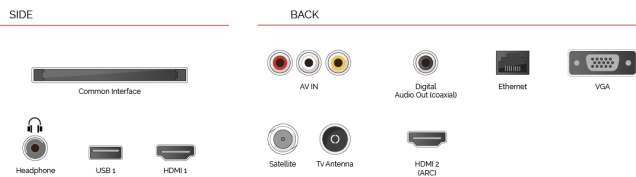

 alexa

Talk to Alexa via an Amazon Echo or Echo Dot and control your Toshiba Smart TV with nothing but the sound of your voice.

 HDR 10

Bringing you more ways to access HDR content, our TVs support the standard HDR video format, HDR10.

F
22kWh/1000

G
HDR
32kWh/1000

HIGHLIGHTS

- ⌵ HD Ready
- ⌵ Mobile TV
- ⌵ Smart TV
- ⌵ Internal WLAN & Bluetooth
- ⌵ Alexa
- ⌵ Works With Google

CONNECTIONS

SIZE

DISPLAY

Screen Size (inch / cm)	24" / 60cm
Panel Type	Edge LED (ELED)
Resolution	HD Ready (1366 x 768)
Brightness	220