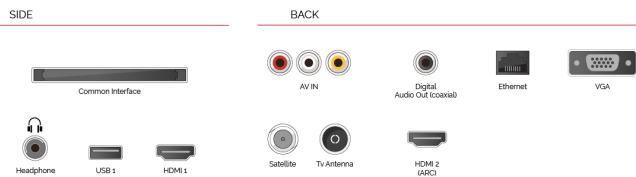

 alexa

Talk to Alexa via an Amazon Echo or Echo Dot and control your Toshiba Smart TV with nothing but the sound of your voice.

 HDR 10

Bringing you more ways to access HDR content, our TVs support the standard HDR video format, HDR10.

F

22kWh/1000

G

HDR

32kWh/1000

HIGHLIGHTS

- ⌕ HD Ready
- ⌕ Mobile TV
- ⌕ Smart TV
- ⌕ Internal WLAN & Bluetooth
- ⌕ Alexa
- ⌕ Works With Google

CONNECTIONS

SIZE

DISPLAY

Screen Size (inch / cm)	24" / 60cm
Panel Type	Edge LED (ELED)
Resolution	HD Ready (1366 x 768)
Brightness	220

SOUND

Dolby Audio™	Yes
Audio Output Power (RMS)	2x2.5W
Speaker Type	Down Firing
Internal Subwoofer	No
DTS	Yes
Equalizer	5 band
Onkyo	No