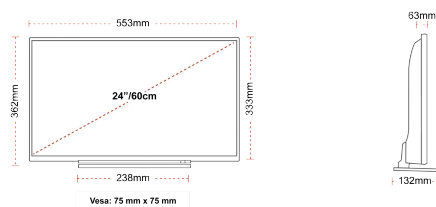

BACK

SIZE

DISPLAY

Screen Size (inch / cm)	24" / 60cm
Panel Type	Edge LED (ELED)
Resolution	HD Ready (1366 x 768)
Brightness	220

SOUND

Dolby Audio™	Yes
Audio Output Power (RMS)	2x2.5W
Speaker Type	Down Firing
Internal Subwoofer	No
DTS	Yes
Equalizer	5 band
Onkyo	No

MECHANICAL

Boxed dimensions (mm)	625 x 110 x 460
Dimensions with stand (mm)	553 x 132 x 362
Dimensions without Stand (mm)	553 x 63 x 333
Gross Weight (kg)	6
Net Weight (kg)	3,4
VESA (Wall mount) WxH	75mm x 75mm
Screw Size	M4