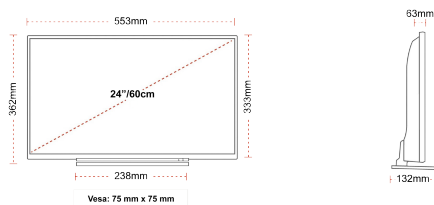

SIZE

DISPLAY

Screen Size (inch / cm)	24" / 60cm
Panel Type	Edge LED (ELED)
Resolution	HD Ready (1366 x 768)
Brightness	220

SOUND

Dolby Audio™	Yes
Audio Output Power (RMS)	2x2.5W
Speaker Type	Down Firing
Internal Subwoofer	No
DTS	Yes
Equalizer	5 band
Onkyo	No

MECHANICAL

Boxed dimensions (mm)	625 x 110 x 460
Dimensions with stand (mm)	553 x 132 x 362
Dimensions without Stand (mm)	553 x 63 x 333
Gross Weight (kg)	6
Net Weight (kg)	3,4
VESA (Wall mount) WxH	75mm x 75mm
Screw Size	M4