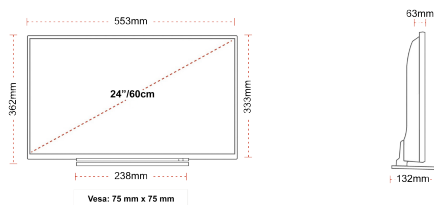

F
22kWh/1000

G
HDR
32kWh/1000

HIGHLIGHTS

- ⌕ HD Ready
- ⌕ Mobile TV
- ⌕ Smart TV
- ⌕ Internal WLAN & Bluetooth
- ⌕ Alexa
- ⌕ Works With Google

CONNECTIONS

SIZE

DISPLAY

Screen Size (inch / cm)	24" / 60cm
Panel Type	Edge LED (ELED)
Resolution	HD Ready (1366 x 768)
Brightness	220

MECHANICAL

Boxed dimensions (mm)	625 x 110 x 460
Dimensions with stand (mm)	553 x 132 x 362
Dimensions without Stand (mm)	553 x 63 x 333
Gross Weight (kg)	6
Net Weight (kg)	3,4
VESA (Wall mount) WxH	75mm x 75mm
Screw Size	M4