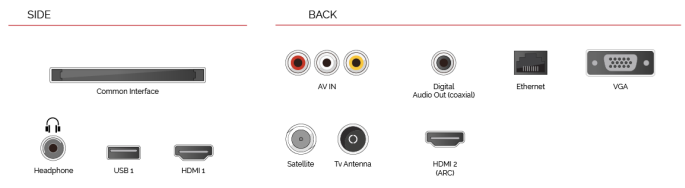

 | built-in

With the embedded microphone system on, your TV becomes an Alexa device itself. You can ask Alexa to change the channel, open apps, search for movies and shows, play music, and more

 **SECURE**
SMART TV

CONNECTIONS

SIZE

DISPLAY

Screen Size (inch / cm)	24" / 60cm
Panel Type	Edge LED (ELED)
Resolution	HD Ready (1366 x 768)
Brightness	220

SOUND

Dolby Audio™	Yes
Audio Output Power (RMS)	2x2.5W
Speaker Type	Down Firing
Internal Subwoofer	No
DTS	Yes
Equalizer	5 band
Onkyo	No