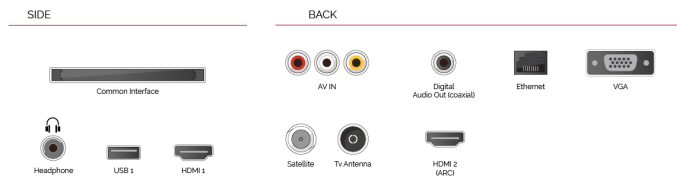

 | built-in

With the embedded microphone system on, your TV becomes an Alexa device itself. You can ask Alexa to change the channel, open apps, search for movies and shows, play music, and more

 SECURE
SMART TV

CONNECTIONS

SIZE

DISPLAY

Screen Size (inch / cm)	24" / 60cm
Panel Type	Edge LED (ELED)
Resolution	HD Ready (1366 x 768)
Brightness	220

SOUND

Dolby Audio™	Yes
Audio Output Power (RMS)	2x2.5W
Speaker Type	Down Firing
Internal Subwoofer	No
DTS	Yes
Equalizer	5 band
Onkyo	No