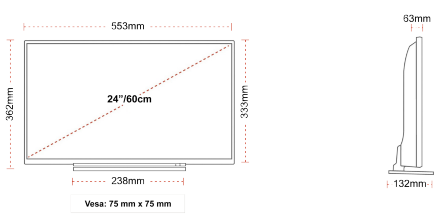

CONNECTIONS

SIZE

DISPLAY

Screen Size (inch / cm)	24" / 60cm
Panel Type	Edge LED (ELED)
Resolution	HD Ready (1366 x 768)
Brightness	220

SOUND

Dolby Audio™	Yes
Audio Output Power (RMS)	2x2.5W
Speaker Type	Down Firing
Internal Subwoofer	No
DTS	Yes
Equalizer	5 band
Onkyo	No

MECHANICAL

Boxed dimensions (mm)	625 x 110 x 460
Dimensions with stand (mm)	553 x 132 x 362
Dimensions without Stand (mm)	553 x 63 x 333
Gross Weight (kg)	5,5
Net Weight (kg)	3,6
VESA (Wall mount) WxH	75mm x 75mm
Screw Size	M4