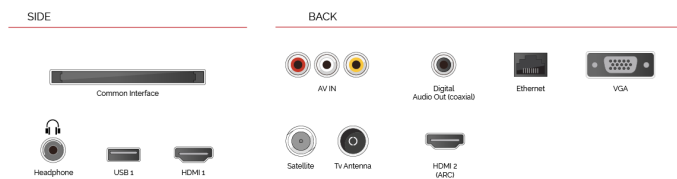

 | built-in

With the embedded microphone system on, your TV becomes an Alexa device itself. You can ask Alexa to change the channel, open apps, search for movies and shows, play music, and more

 SECURE  
SMART TV

**HIGHLIGHTS**

- ⊗ HD Ready
- ⊗ 2x HDMI, 1x USB
- ⊗ Smart TV
- ⊗ Internal WLAN & Bluetooth
- ⊗ Alexa Built-in
- ⊗ Works With Google

**CONNECTIONS**

**SIZE**

**DISPLAY**

Screen Size (inch / cm)	24" / 60cm
Panel Type	Edge LED (ELED)
Resolution	HD Ready (1366 x 768)
Brightness	220