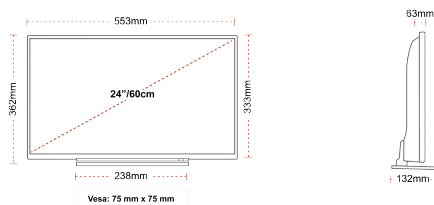

**HIGHLIGHTS**

- ⊗ HD Ready
- ⊗ 2x HDMI, 1x USB
- ⊗ Smart TV
- ⊗ Internal WLAN & Bluetooth
- ⊗ Alexa Built-in
- ⊗ Works With Google

**CONNECTIONS**

**SIZE**

**DISPLAY**

Screen Size (inch / cm)	24" / 60cm
Panel Type	Edge LED (ELED)
Resolution	HD Ready (1366 x 768)
Brightness	220

**MECHANICAL**

Boxed dimensions (mm)	625 x 110 x 460
Dimensions with stand (mm)	553 x 132 x 362
Dimensions without Stand (mm)	553 x 63 x 333
Gross Weight (kg)	5,5
Net Weight (kg)	3,6
VESA (Wall mount) WxH	75mm x 75mm
Screw Size	M4