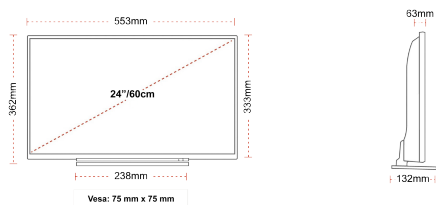

CONNECTIONS

SIZE

DISPLAY

Screen Size (inch / cm)	24" / 60cm
Panel Type	Edge LED (ELED)
Resolution	HD Ready (1366 x 768)
Brightness	220

SOUND

Dolby Audio™	Yes
Audio Output Power (RMS)	2x2.5W
Speaker Type	Down Firing
Internal Subwoofer	No
DTS	Yes
Equalizer	5 band
Onkyo	No

MECHANICAL

Boxed dimensions (mm)	625 x 110 x 460
Dimensions with stand (mm)	553 x 132 x 362
Dimensions without Stand (mm)	553 x 63 x 333
Gross Weight (kg)	5,5
Net Weight (kg)	3,6
VESA (Wall mount) WxH	75mm x 75mm
Screw Size	M4