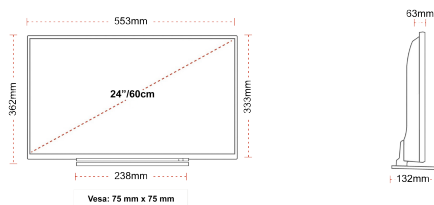

CONNECTIONS

SIDE

BACK

SIZE

DISPLAY

Screen Size (inch / cm)	24" / 60cm
Panel Type	Edge LED (ELED)
Resolution	HD Ready (1366 x 768)
Brightness	220

SOUND

Dolby Audio™	Yes
Audio Output Power (RMS)	2x2.5W
Speaker Type	Down Firing
Internal Subwoofer	No
DTS	Yes
Equalizer	5 band
Onkyo	No

MECHANICAL

Boxed dimensions (mm)	625 x 110 x 460
Dimensions with stand (mm)	553 x 132 x 362
Dimensions without Stand (mm)	553 x 63 x 333
Gross Weight (kg)	5,5
Net Weight (kg)	3,6
VESA (Wall mount) WxH	75mm x 75mm
Screw Size	M4