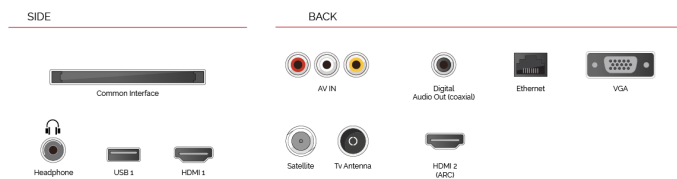

With the embedded microphone system on, your TV becomes an Alexa device itself. You can ask Alexa to change the channel, open apps, search for movies and shows, play music, and more

F
22kWh/1000

G
HDR
32kWh/1000

HIGHLIGHTS

- ⌕ HD Ready
- ⌕ 2x HDMI, 1x USB
- ⌕ Smart TV
- ⌕ Internal WLAN & Bluetooth
- ⌕ Alexa Built-in
- ⌕ Works With Google

CONNECTIONS

SIZE

DISPLAY

Screen Size (inch / cm)	24" / 60cm
Panel Type	Edge LED (ELED)
Resolution	HD Ready (1366 x 768)
Brightness	220