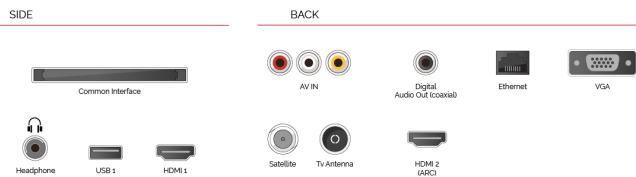

With the embedded microphone system on, your TV becomes an Alexa device itself. You can ask Alexa to change the channel, open apps, search for movies and shows, play music, and more

F

22kWh/1000

G

HDR

32kWh/1000

HIGHLIGHTS

- ⌕ HD Ready
- ⌕ 2x HDMI, 1x USB
- ⌕ Smart TV
- ⌕ Internal WLAN & Bluetooth
- ⌕ Alexa Built-in
- ⌕ Works With Google

CONNECTIONS

SIZE

DISPLAY

Screen Size (inch / cm)	24" / 60cm
Panel Type	Edge LED (ELED)
Resolution	HD Ready (1366 x 768)
Brightness	220