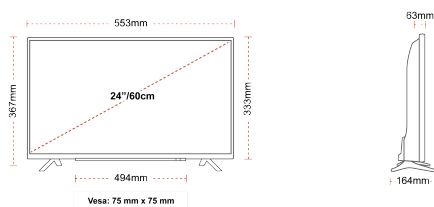

- ⊕ HD Ready
- ⊕ 2 HDMI - 1 USB
- ⊕ Smart TV
- ⊕ Internal WLAN & Bluetooth
- ⊕ Alexa
- ⊕ Works With Google

CONNECTIONS

SIDE

BACK

SIZE

DISPLAY

Screen Size (inch / cm)	24" / 60cm
Panel Type	Edge LED (ELED)
Resolution	HD Ready (1366 x 768)
Brightness	220

MECHANICAL

Boxed dimensions (mm)	625 x 110 x 460
Dimensions with stand (mm)	553 x 164 x 367
Dimensions without Stand (mm)	553 x 63 x 333
Gross Weight (kg)	5,5
Net Weight (kg)	3,4
VESA (Wall mount) WxH	75mm x 75mm
Screw Size	M4