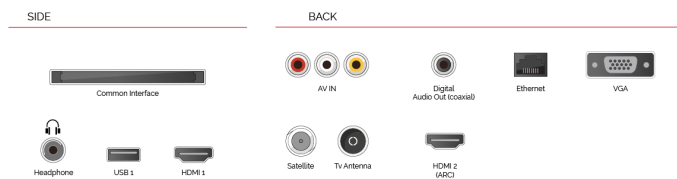

With the embedded microphone system on, your TV becomes an Alexa device itself. You can ask Alexa to change the channel, open apps, search for movies and shows, play music, and more

F

22kWh/1000

G

HDR

32kWh/1000

HIGHLIGHTS

- ⌕ HD Ready
- ⌕ 2 HDMI - 1 USB
- ⌕ Smart TV
- ⌕ Internal WLAN & Bluetooth
- ⌕ Alexa
- ⌕ Works With Google

CONNECTIONS

SIZE

DISPLAY

Screen Size (inch / cm)	24" / 60cm
Panel Type	Edge LED (ELED)
Resolution	HD Ready (1366 x 768)
Brightness	220