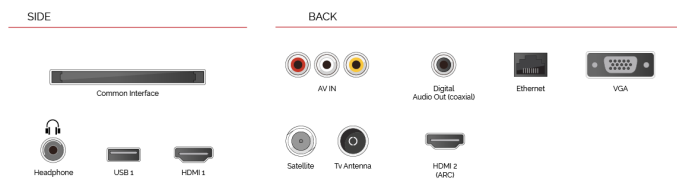

With the embedded microphone system on, your TV becomes an Alexa device itself. You can ask Alexa to change the channel, open apps, search for movies and shows, play music, and more

**F**

22kWh/1000

**G**

**HDR**

32kWh/1000

**HIGHLIGHTS**

- ⌕ HD Ready
- ⌕ 2 HDMI - 1 USB
- ⌕ Smart TV
- ⌕ Internal WLAN & Bluetooth
- ⌕ Alexa
- ⌕ Works With Google

**CONNECTIONS**

**SIZE**

**DISPLAY**

Screen Size (inch / cm)	24" / 60cm
Panel Type	Edge LED (ELED)
Resolution	HD Ready (1366 x 768)
Brightness	220