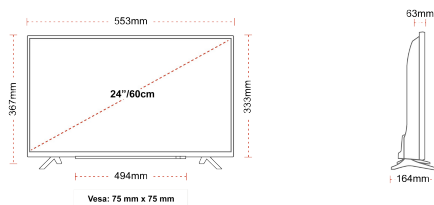

**HDR**

32kWh/1000

**HIGHLIGHTS**

- ⌕ HD Ready
- ⌕ 2 HDMI - 1 USB
- ⌕ Smart TV
- ⌕ Internal WLAN & Bluetooth
- ⌕ Alexa
- ⌕ Works With Google

**CONNECTIONS**

**SIZE**

**DISPLAY**

Screen Size (inch / cm)	24" / 60cm
Panel Type	Edge LED (ELED)
Resolution	HD Ready (1366 x 768)
Brightness	220

**MECHANICAL**

Boxed dimensions (mm)	625 x 110 x 460
Dimensions with stand (mm)	553 x 164 x 367
Dimensions without Stand (mm)	553 x 63 x 333
Gross Weight (kg)	5,5
Net Weight (kg)	3,4
VESA (Wall mount) WxH	75mm x 75mm
Screw Size	M4