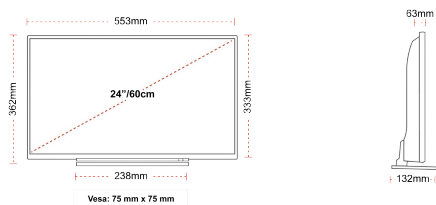

HIGHLIGHTS

- ⌕ HD Ready
- ⌕ 2x HDMI, 1x USB
- ⌕ Smart TV
- ⌕ Internal WLAN & Bluetooth
- ⌕ Alexa Built-in
- ⌕ Works With Google

CONNECTIONS

SIZE

DISPLAY

Screen Size (inch / cm)	24'' / 60cm
Panel Type	Edge LED (ELED)
Resolution	HD Ready (1366 x 768)
Brightness	220

MECHANICAL

Boxed dimensions (mm)	625 x 110 x 460
Dimensions with stand (mm)	553 x 132 x 362
Dimensions without Stand (mm)	553 x 63 x 333
Gross Weight (kg)	5,5
Net Weight (kg)	3,6
VESA (Wall mount) WxH	75mm x 75mm
Screw Size	M4