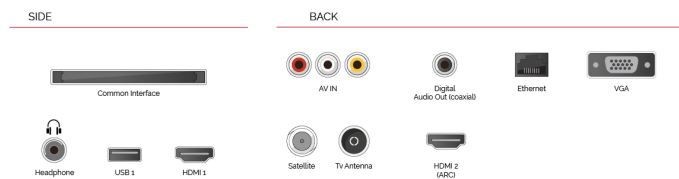

With the embedded microphone system on, your TV becomes an Alexa device itself. You can ask Alexa to change the channel, open apps, search for movies and shows, play music, and more

F
22kWh/1000

G
HDR
32kWh/1000

HIGHLIGHTS

- ⌕ HD Ready
- ⌕ 2x HDMI, 1x USB
- ⌕ Smart TV
- ⌕ Internal WLAN & Bluetooth
- ⌕ Alexa Built-in
- ⌕ Works With Google

CONNECTIONS

SIZE

DISPLAY

Screen Size (inch / cm)	24" / 60cm
Panel Type	Edge LED (ELED)
Resolution	HD Ready (1366 x 768)
Brightness	220