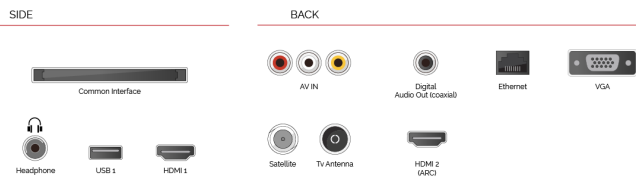

With the embedded microphone system on, your TV becomes an Alexa device itself. You can ask Alexa to change the channel, open apps, search for movies and shows, play music, and more

**F**  
22kWh/1000

**G**  
**HDR**  
32kWh/1000

**HIGHLIGHTS**

- ⌕ HD Ready
- ⌕ 2x HDMI, 1x USB
- ⌕ Smart TV
- ⌕ Internal WLAN & Bluetooth
- ⌕ Alexa Built-in
- ⌕ Works With Google

**CONNECTIONS**

**SIZE**

**DISPLAY**

Screen Size (inch / cm)	24" / 60cm
Panel Type	Edge LED (ELED)
Resolution	HD Ready (1366 x 768)
Brightness	220