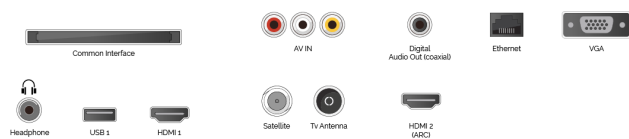

With the embedded microphone system on, your TV becomes an Alexa device itself. You can ask Alexa to change the channel, open apps, search for movies and shows, play music, and more

F

22kWh/1000

G

**HDR**  
 32kWh/1000

## HIGHLIGHTS

- ⊗ HD Ready
- ⊗ 2x HDMI, 1x USB
- ⊗ Smart TV
- ⊗ Internal WLAN & Bluetooth
- ⊗ Alexa Built-in
- ⊗ Works With Google

## CONNECTIONS

SIDE

BACK