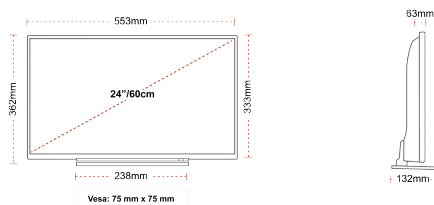

**HIGHLIGHTS**

- ⌕ HD Ready
- ⌕ 2x HDMI, 1x USB
- ⌕ Smart TV
- ⌕ Internal WLAN & Bluetooth
- ⌕ Alexa Built-in
- ⌕ Works With Google

**CONNECTIONS**

**SIZE**

**DISPLAY**

Screen Size (inch / cm)	24" / 60cm
Panel Type	Edge LED (ELED)
Resolution	HD Ready (1366 x 768)
Brightness	220

**MECHANICAL**

Boxed dimensions (mm)	625 x 110 x 460
Dimensions with stand (mm)	553 x 132 x 362
Dimensions without Stand (mm)	553 x 63 x 333
Gross Weight (kg)	5,5
Net Weight (kg)	3,6
VESA (Wall mount) WxH	75mm x 75mm
Screw Size	M4