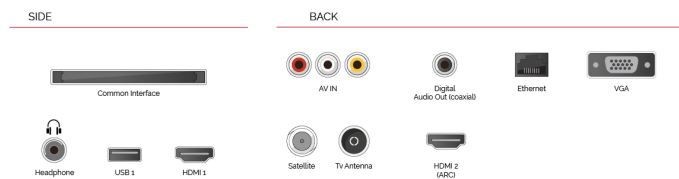

With the embedded microphone system on, your TV becomes an Alexa device itself. You can ask Alexa to change the channel, open apps, search for movies and shows, play music, and more

F
22kWh/1000

G
HDR
32kWh/1000

HIGHLIGHTS

- ⌕ HD Ready
- ⌕ 2x HDMI, 1x USB
- ⌕ Smart TV
- ⌕ Internal WLAN & Bluetooth
- ⌕ Alexa Built-in
- ⌕ Works With Google

CONNECTIONS

SIZE

DISPLAY

Screen Size (inch / cm)	24'' / 60cm
Panel Type	Edge LED (ELED)
Resolution	HD Ready (1366 x 768)
Brightness	220