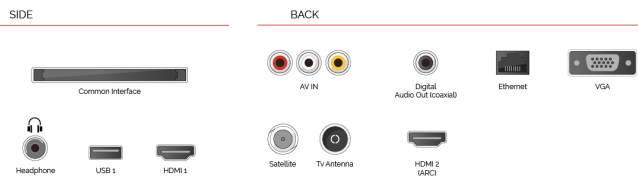

CONNECTIONS

SIZE

DISPLAY

Screen Size (inch / cm)	24" / 60cm
Panel Type	Edge LED (ELED)
Resolution	HD Ready (1366 x 768)
Brightness	220

SOUND

Dolby Audio™	Yes
Audio Output Power (RMS)	2x2.5W
Speaker Type	Down Firing
Internal Subwoofer	No
DTS	Yes
Equalizer	5 Band
Onkyo	No