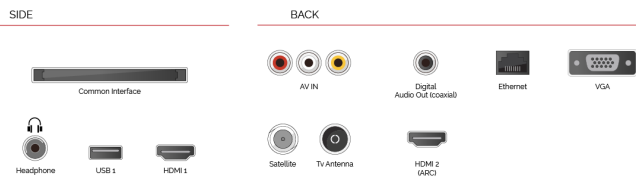

Save space and enjoy movie magic on-tap with Toshiba's DVD TVs.

**F**

22kWh/1000

**G**

**HDR**

32kWh/1000

**HIGHLIGHTS**

- ⊗ HD Ready
- ⊗ 2 HDMI - 1 USB
- ⊗ Smart TV
- ⊗ Internal WLAN & Bluetooth
- ⊗ Alexa
- ⊗ Works With Google

**CONNECTIONS**

**SIZE**

**DISPLAY**

Screen Size (inch / cm)	24" / 60cm
Panel Type	Edge LED (ELED)
Resolution	HD Ready (1366 x 768)
Brightness	220

**SOUND**

Dolby Audio™	Yes
Audio Output Power (RMS)	2x2.5W
Speaker Type	Down Firing
Internal Subwoofer	No
DTS	Yes
Equalizer	5 Band
Onkyo	No