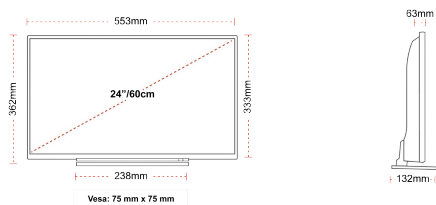

CONNECTIONS

SIZE

DISPLAY

Screen Size (inch / cm)	24" / 60cm
Panel Type	Edge LED (ELED)
Resolution	HD Ready (1366 x 768)
Brightness	220

SOUND

Dolby Audio™	Yes
Audio Output Power (RMS)	2x2.5W
Speaker Type	Down Firing
Internal Subwoofer	No
DTS	Yes
Equalizer	5 Band
Onkyo	No

MECHANICAL

Boxed dimensions (mm)	625 x 110 x 460
Dimensions with stand (mm)	553 x 132 x 362
Dimensions without Stand (mm)	553 x 63 x 333
Gross Weight (kg)	6
Net Weight (kg)	4
VESA (Wall mount) WxH	75mm x 75mm
Screw Size	M4