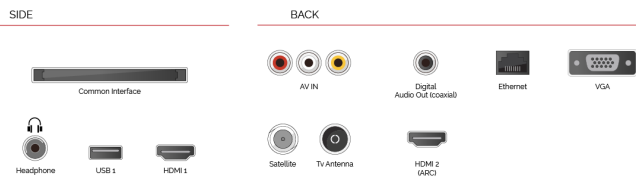

Save space and enjoy movie magic on-tap with Toshiba's DVD TVs.

**F**

22kWh/1000

**G**

**HDR**

32kWh/1000

**HIGHLIGHTS**

- ⊕ HD Ready
- ⊕ 2 HDMI - 1 USB
- ⊕ Smart TV
- ⊕ Internal WLAN & Bluetooth
- ⊕ Alexa
- ⊕ Works With Google

**CONNECTIONS**

**SIZE**

**DISPLAY**

Screen Size (inch / cm)	24" / 60cm
Panel Type	Edge LED (ELED)
Resolution	HD Ready (1366 x 768)
Brightness	220

**SOUND**

Dolby Audio™	Yes
Audio Output Power (RMS)	2x2.5W
Speaker Type	Down Firing
Internal Subwoofer	No
DTS	Yes
Equalizer	5 Band
Onkyo	No