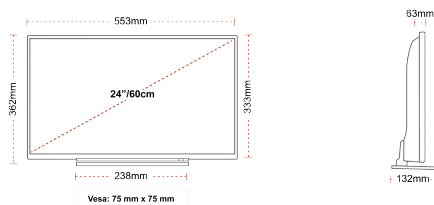

**CONNECTIONS**

**SIZE**

**DISPLAY**

Screen Size (inch / cm)	24" / 60cm
Panel Type	Edge LED (ELED)
Resolution	HD Ready (1366 x 768)
Brightness	220

**SOUND**

Dolby Audio™	Yes
Audio Output Power (RMS)	2x2.5W
Speaker Type	Down Firing
Internal Subwoofer	No
DTS	Yes
Equalizer	5 Band
Onkyo	No

**MECHANICAL**

Boxed dimensions (mm)	625 x 110 x 460
Dimensions with stand (mm)	553 x 132 x 362
Dimensions without Stand (mm)	553 x 63 x 333
Gross Weight (kg)	6
Net Weight (kg)	4
VESA (Wall mount) WxH	75mm x 75mm
Screw Size	M4