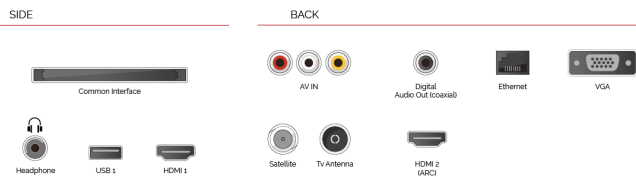

Save space and enjoy movie magic on-tap with Toshiba's DVD TVs.

**F**  
22kWh/1000

**G**  
**HDR**  
32kWh/1000

**HIGHLIGHTS**

- ⊗ HD Ready
- ⊗ 2 HDMI - 1 USB
- ⊗ Smart TV
- ⊗ Internal WLAN & Bluetooth
- ⊗ Alexa
- ⊗ Works With Google

**CONNECTIONS**

**SIZE**

**DISPLAY**

Screen Size (inch / cm)	24" / 60cm
Panel Type	Edge LED (ELED)
Resolution	HD Ready (1366 x 768)
Brightness	220

**SOUND**

Dolby Audio™	Yes
Audio Output Power (RMS)	2x2.5W
Speaker Type	Down Firing
Internal Subwoofer	No
DTS	Yes
Equalizer	5 Band
Onkyo	No