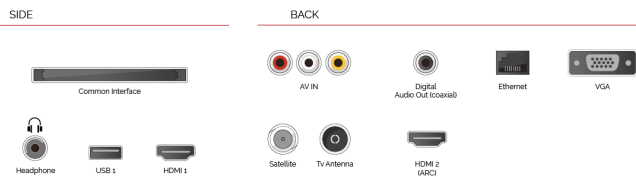

Save space and enjoy movie magic on-tap with Toshiba's DVD TVs.

**F**  
22kWh/1000

**G**  
**HDR**  
32kWh/1000

**HIGHLIGHTS**

- ⊕ HD Ready
- ⊕ 2 HDMI - 1 USB
- ⊕ Smart TV
- ⊕ Internal WLAN & Bluetooth
- ⊕ Alexa
- ⊕ Works With Google

**CONNECTIONS**

**SIZE**

**DISPLAY**

Screen Size (inch / cm)	24" / 60cm
Panel Type	Edge LED (ELED)
Resolution	HD Ready (1366 x 768)
Brightness	220

**SOUND**

Dolby Audio™	Yes
Audio Output Power (RMS)	2x2.5W
Speaker Type	Down Firing
Internal Subwoofer	No
DTS	Yes
Equalizer	5 Band
Onkyo	No