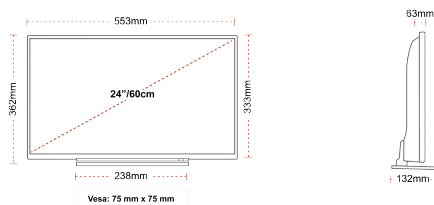

**HIGHLIGHTS**

- ⊗ Android TV
- ⊗ Google Assistant
- ⊗ Chromecast Built in
- ⊗ Google Play Store
- ⊗ 3x HDMI, 2x USB
- ⊗ Internal WLAN & Bluetooth

**CONNECTIONS**

**SIZE**

**DISPLAY**

|                         |                       |
|-------------------------|-----------------------|
| Screen Size (inch / cm) | 24" / 60cm            |
| Panel Type              | Edge LED (ELED)       |
| Resolution              | HD Ready (1366 x 768) |
| Brightness              | 220                   |

**MECHANICAL**

|                               |                 |
|-------------------------------|-----------------|
| Boxed dimensions (mm)         | 625 x 110 x 460 |
| Dimensions with stand (mm)    | 553 x 132 x 362 |
| Dimensions without Stand (mm) | 553 x 63 x 333  |
| Gross Weight (kg)             | 6               |
| Net Weight (kg)               | 4               |
| VESA (Wall mount) WxH         | 75mm x 75mm     |
| Screw Size                    | M4              |