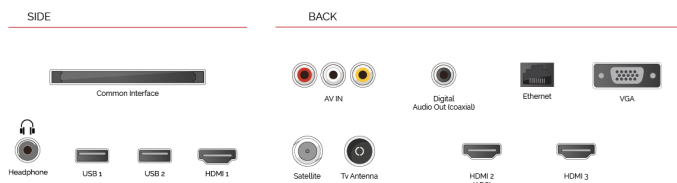

**HIGHLIGHTS**

- ⊗ Android TV
- ⊗ Google Assistant
- ⊗ Chromecast Built in
- ⊗ Google Play Store
- ⊗ 3x HDMI, 2x USB
- ⊗ Internal WLAN & Bluetooth

**CONNECTIONS**

**SIZE**

**DISPLAY**

|                         |                       |
|-------------------------|-----------------------|
| Screen Size (inch / cm) | 24" / 60cm            |
| Panel Type              | Edge LED (ELED)       |
| Resolution              | HD Ready (1366 x 768) |
| Brightness              | 220                   |