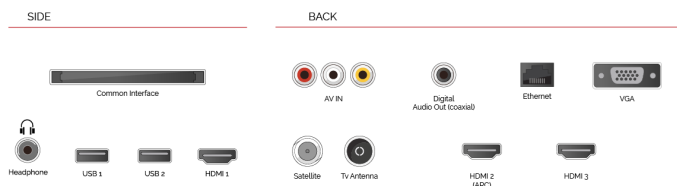

HIGHLIGHTS

- ⊗ Android TV
- ⊗ Google Assistant
- ⊗ Chromecast Built in
- ⊗ Google Play Store
- ⊗ 3x HDMI, 2x USB
- ⊗ Internal WLAN & Bluetooth

CONNECTIONS

SIZE

DISPLAY

Screen Size (inch / cm)	24" / 60cm
Panel Type	Edge LED (ELED)
Resolution	HD Ready (1366 x 768)
Brightness	220