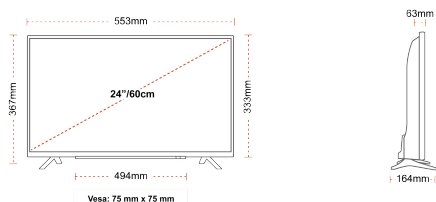

HIGHLIGHTS

- ⊗ Android TV
- ⊗ Google Assistant
- ⊗ Chromecast Built in
- ⊗ Google Play Store
- ⊗ 3x HDMI, 2x USB
- ⊗ Internal WLAN & Bluetooth

CONNECTIONS

SIZE

DISPLAY

Screen Size (inch / cm)	24" / 60cm
Panel Type	Edge LED (ELED)
Resolution	HD Ready (1366 x 768)
Brightness	220

MECHANICAL

Boxed dimensions (mm)	625 x 110 x 460
Dimensions with stand (mm)	553 x 164 x 367
Dimensions without Stand (mm)	553 x 63 x 333
Gross Weight (kg)	6
Net Weight (kg)	3
VESA (Wall mount) WxH	75mm x 75mm
Screw Size	M4