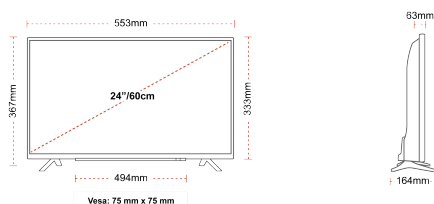

CONNECTIONS

SIZE

DISPLAY

Screen Size (inch / cm)	24" / 60cm
Panel Type	Edge LED (ELED)
Resolution	HD Ready (1366 x 768)
Brightness	220

SOUND

Dolby Audio™	Yes
Audio Output Power (RMS)	2x2.5W
Speaker Type	Down Firing
Internal Subwoofer	No
DTS	No
Equalizer	5 band
Onkyo	No

MECHANICAL

Boxed dimensions (mm)	625 x 110 x 460
Dimensions with stand (mm)	553 x 164 x 367
Dimensions without Stand (mm)	553 x 63 x 333
Gross Weight (kg)	6
Net Weight (kg)	3
VESA (Wall mount) WxH	75mm x 75mm
Screw Size	M4