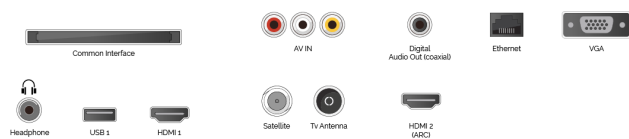

 **alexa | built-in**

With the embedded microphone system on, your TV becomes an Alexa device itself. You can ask Alexa to change the channel, open apps, search for movies and shows, play music, and more

F

22kWh/1000

G

HIGHLIGHTS

- ⊕ HD Ready
- ⊕ 2x HDMI, 1x USB
- ⊕ Smart TV
- ⊕ Internal WLAN
- ⊕ Alexa Built-in
- ⊕ Works With Google

CONNECTIONS

SIDE

BACK