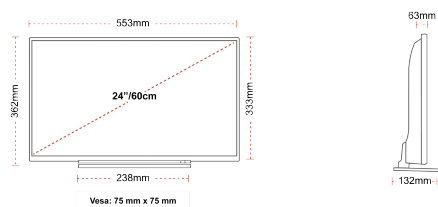

SIZE

DISPLAY

Screen Size (inch / cm)	24" / 60cm
Panel Type	Edge LED (ELED)
Resolution	HD Ready (1366 x 768)
Brightness	220

SOUND

Dolby Audio™	Yes
Audio Output Power (RMS)	2x2.5W
Speaker Type	Down Firing
Internal Subwoofer	No
DTS	No
Equalizer	5 band
Onkyo	No

MECHANICAL

Boxed dimensions (mm)	625 x 110 x 460
Dimensions with stand (mm)	553 x 132 x 362
Dimensions without Stand (mm)	553 x 63 x 333
Gross Weight (kg)	5,5
Net Weight (kg)	3,6
VESA (Wall mount) WxH	75mm x 75mm
Screw Size	M4