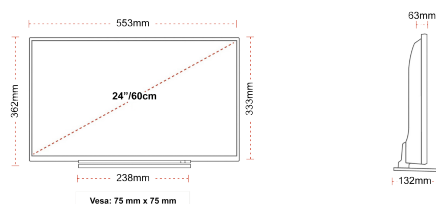

SIZE

DISPLAY

| | |
|-------------------------|-----------------------|
| Screen Size (inch / cm) | 24" / 60cm |
| Panel Type | Edge LED (ELED) |
| Resolution | HD Ready (1366 x 768) |
| Brightness | 220 |

MECHANICAL

| | |
|-------------------------------|-----------------|
| Boxed dimensions (mm) | 625 x 110 x 460 |
| Dimensions with stand (mm) | 553 x 132 x 362 |
| Dimensions without Stand (mm) | 553 x 63 x 333 |
| Gross Weight (kg) | 5,5 |
| Net Weight (kg) | 3,6 |
| VESA (Wall mount) WxH | 75mm x 75mm |
| Screw Size | M4 |