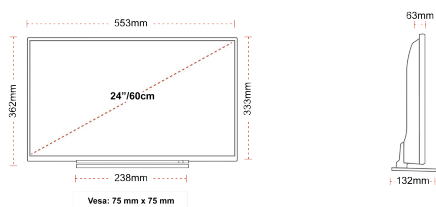

BACK

SIZE

DISPLAY

Screen Size (inch / cm)	24" / 60cm
Panel Type	Edge LED (ELED)
Resolution	HD Ready (1366 x 768)
Brightness	220

SOUND

Dolby Audio™	Yes
Audio Output Power (RMS)	2x2.5W
Speaker Type	Down Firing
Internal Subwoofer	No
DTS	No
Equalizer	5 band
Onkyo	No

MECHANICAL

Boxed dimensions (mm)	625 x 110 x 460
Dimensions with stand (mm)	553 x 132 x 362
Dimensions without Stand (mm)	553 x 63 x 333
Gross Weight (kg)	5,5
Net Weight (kg)	3,6
VESA (Wall mount) WxH	75mm x 75mm
Screw Size	M4