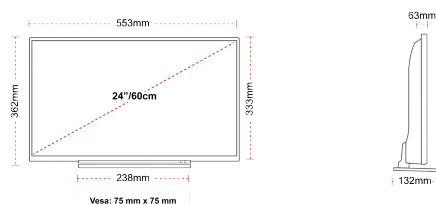

DISPLAY

Screen Size (inch / cm)	24" / 60cm
Panel Type	Edge LED (ELED)
Resolution	HD Ready (1366 x 768)
Brightness	220

SOUND

Dolby Audio™	Yes
Audio Output Power (RMS)	2x2.5W
Speaker Type	Down Firing
Internal Subwoofer	No
DTS	No
Equalizer	5 band
Onkyo	No

MECHANICAL

Boxed dimensions (mm)	625 x 110 x 460
Dimensions with stand (mm)	553 x 132 x 362
Dimensions without Stand (mm)	553 x 63 x 333
Gross Weight (kg)	5,5
Net Weight (kg)	3,6
VESA (Wall mount) WxH	75mm x 75mm
Screw Size	M4