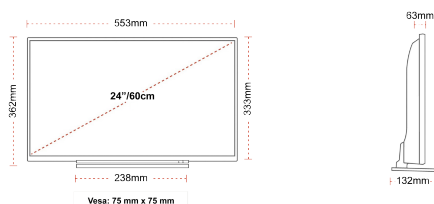

BACK

SIZE

DISPLAY

Screen Size (inch / cm)	24" / 60cm
Panel Type	Edge LED (ELED)
Resolution	HD Ready (1366 x 768)
Brightness	220

SOUND

Dolby Audio™	Yes
Audio Output Power (RMS)	2x2.5W
Speaker Type	Down Firing
Internal Subwoofer	No
DTS	No
Equalizer	5 band
Onkyo	No

MECHANICAL

Boxed dimensions (mm)	625 x 110 x 460
Dimensions with stand (mm)	553 x 132 x 362
Dimensions without Stand (mm)	553 x 63 x 333
Gross Weight (kg)	5,5
Net Weight (kg)	3,6
VESA (Wall mount) WxH	75mm x 75mm
Screw Size	M4