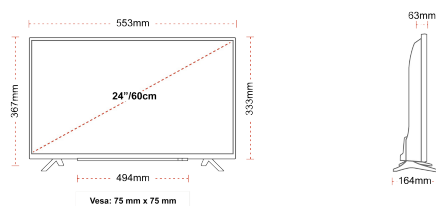

### SIZE

## DISPLAY

Screen Size (inch / cm)	24" / 60cm
Panel Type	DLED
Resolution	HD Ready (1366 x 768)
Brightness	220

## MECHANICAL

Boxed dimensions (mm)	625 x 110 x 460
Dimensions with stand (mm)	553 x 164 x 367
Dimensions without Stand (mm)	553 x 63 x 333
Gross Weight (kg)	5,5
Net Weight (kg)	3,4
VESA (Wall mount) WxH	75mm x 75mm
Screw Size	M4