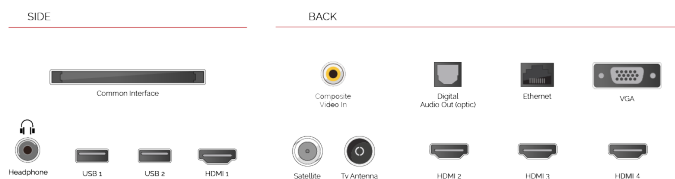

CONEXÃO

TAMANHO