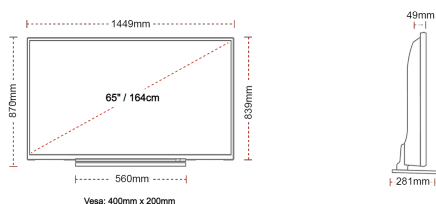

CONEXIONES

TAMAÑO

DISPLAY

Screen Size (inch / cm)	65" / 164cm
Panel Type	Direct Back Light (DLED)
Resolution	Ultra HD (3840 x 2160)
Brightness	500

SOUND

Dolby Audio	Si
Audio Output Power (RMS)	2x12W
Speaker Type	Down Firing
Internal Subwoofer	Si
Sound Modes	Music, Movie, Speech, Classic, Flat, User
DTS	Si
Equalizer	5 band
Onkyo	Si
Ger (D) + Nicam Stereo	Si

ACCESSORIES

Remote Control	Si
Remote Control Battery	(AAA) x 2 Alkaline
Quick Start Guide	Si
Small Remote Control	Non

VIDEO

Wide Color Gamut	Si
HDR	Si
Dolby Vision HDR	Si
TRU Flow	Si
TRU Resolution	Si
TRU Micro Dimming	Si
MEMC	Si
UHD Upscaler	Si

TUNER / BROADCASTING

HEVC (H.265) Decoder	Si
Tuner Type	HD DVB-T2/C/S2
UHD from Satellite	Si
Dual Tuner	Non
Electronic Program Guide (EPG)	Si
Auto Search	Si
Program Storage Capacity (Analog)	200
Program Storage Capacity (Digital S/S2)	10000
Program Storage Capacity (Digital T/T2/C)	800

CONNECTIONS

CI+	Si
HDMI	3 HDMI
USB	2 USB
Component (YPbPr) in	Non
Composite Video/Audio in	Non
Scart	Non
Ethernet	Si
Digital Audio Output	Optic
Headphone Out	Si
Antenna Input	Si
VGA (PC in - D-Sub15)	Non

SMART TV FEATURES

HBB TV	Si
Audio-Video Sharing (AVS)	Si
Smart Portal	Si
Web Browser	Si
Netflix	Si
YouTube	Si
Bluetooth	Si
Screen Mirroring	Si
Prime Video	Si
Google Assistant	Works with Google Assistant
Amazon Alexa	Alexa
Netflix 4K	Si
Youtube 4K	Si

MECHANICAL

Boxed dimensions (mm)	1715 x 255 x 1066
Dimensions with stand (mm)	1449 x 281 x 870
Dimensions without Stand (mm)	1449 x 49 x 839
Gross Weight (kg)	45,5
Net Weight (kg)	35
VESA (Wall mount) WxH	400mm x 200mm

POWER / ENERGY

Stand-By Energy Consumption	<0.5W
Working Voltage - Frequency	220-240V AC
12V TV (Mobile TV)	Non
Energy Class	G
Energy Consumption (kWh / 1000h)	147
HDR Energy Class	G
HDR Energy Consumption	191