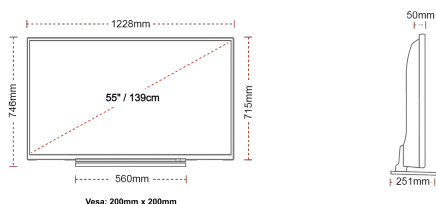

CONEXIONES

TAMAÑO

DISPLAY

Screen Size (inch / cm)	55" / 139cm
Panel Type	Direct Back Light (DLED)
Resolution	Ultra HD (3840 x 2160)
Brightness	500

SOUND

Dolby Audio	Si
Audio Output Power (RMS)	2x12W
Speaker Type	Down Firing
Internal Subwoofer	Si
Sound Modes	Music, Movie, Speech, Classic, Flat, User
DTS	Si
Equalizer	5 band
Onkyo	Si
Ger (D) + Nicam Stereo	Si

MECHANICAL

Boxed dimensions (mm)	1369 x 165 x 860
Dimensions with stand (mm)	1228 x 251 x 746
Dimensions without Stand (mm)	1228 x 50 x 715
Gross Weight (kg)	33
Net Weight (kg)	28
VESA (Wall mount) WxH	200mm x 200mm