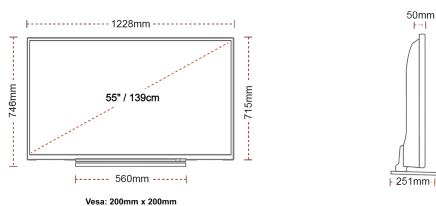

## TAMAÑO

## DISPLAY

Screen Size (inch / cm)	55" / 139cm
Panel Type	Direct Back Light (DLED)
Resolution	Ultra HD (3840 x 2160)
Brightness	500