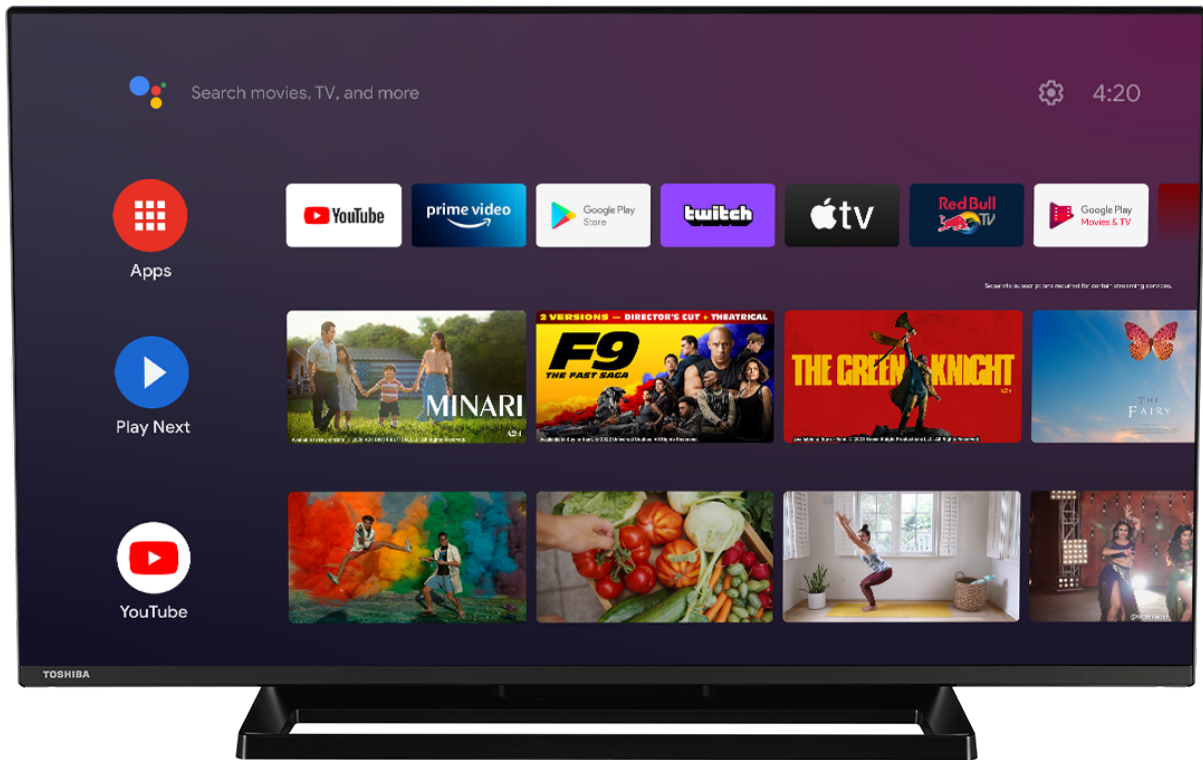

TOSHIBA

WA/LA3E Series

40LA3E63DG

EAN: 4024862132255

androidtv

HDR10
HYBRID
LOG GAMMA

Disney+

prime video

NETFLIX

720p HD READY

Google Play

Google Play
Movies & TV

Chromecast
built-in

Ok Google

NETFLIX

prime video

Dolby Audio

TRU
MICRO DIMMING

TRU
RESOLUTION

Google Play

androidtv

720p HD READY

Android TV gives you a smarter, easier way to get more from your TV.

E

37kWh/1000

G

DISPLAY

Screen Size (inch / cm)	40" / 100cm
Panel Type	Direct Back Light (DLED)
Resolution	FHD (1920 x 1080)
Brightness	250

SOUND

Dolby Audio	Si
Audio Output Power (RMS)	2x8W
Speaker Type	Down Firing
Internal Subwoofer	Non
Sound Modes	User, Standard, Vivid, Sports, Movie, Music, News
DTS	Si
Equalizer	5 band
Onkyo	Non
Ger (D) + Nicam Stereo	Si